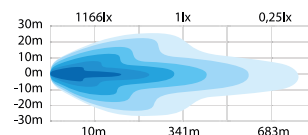

Use the QR code to check out the product video.