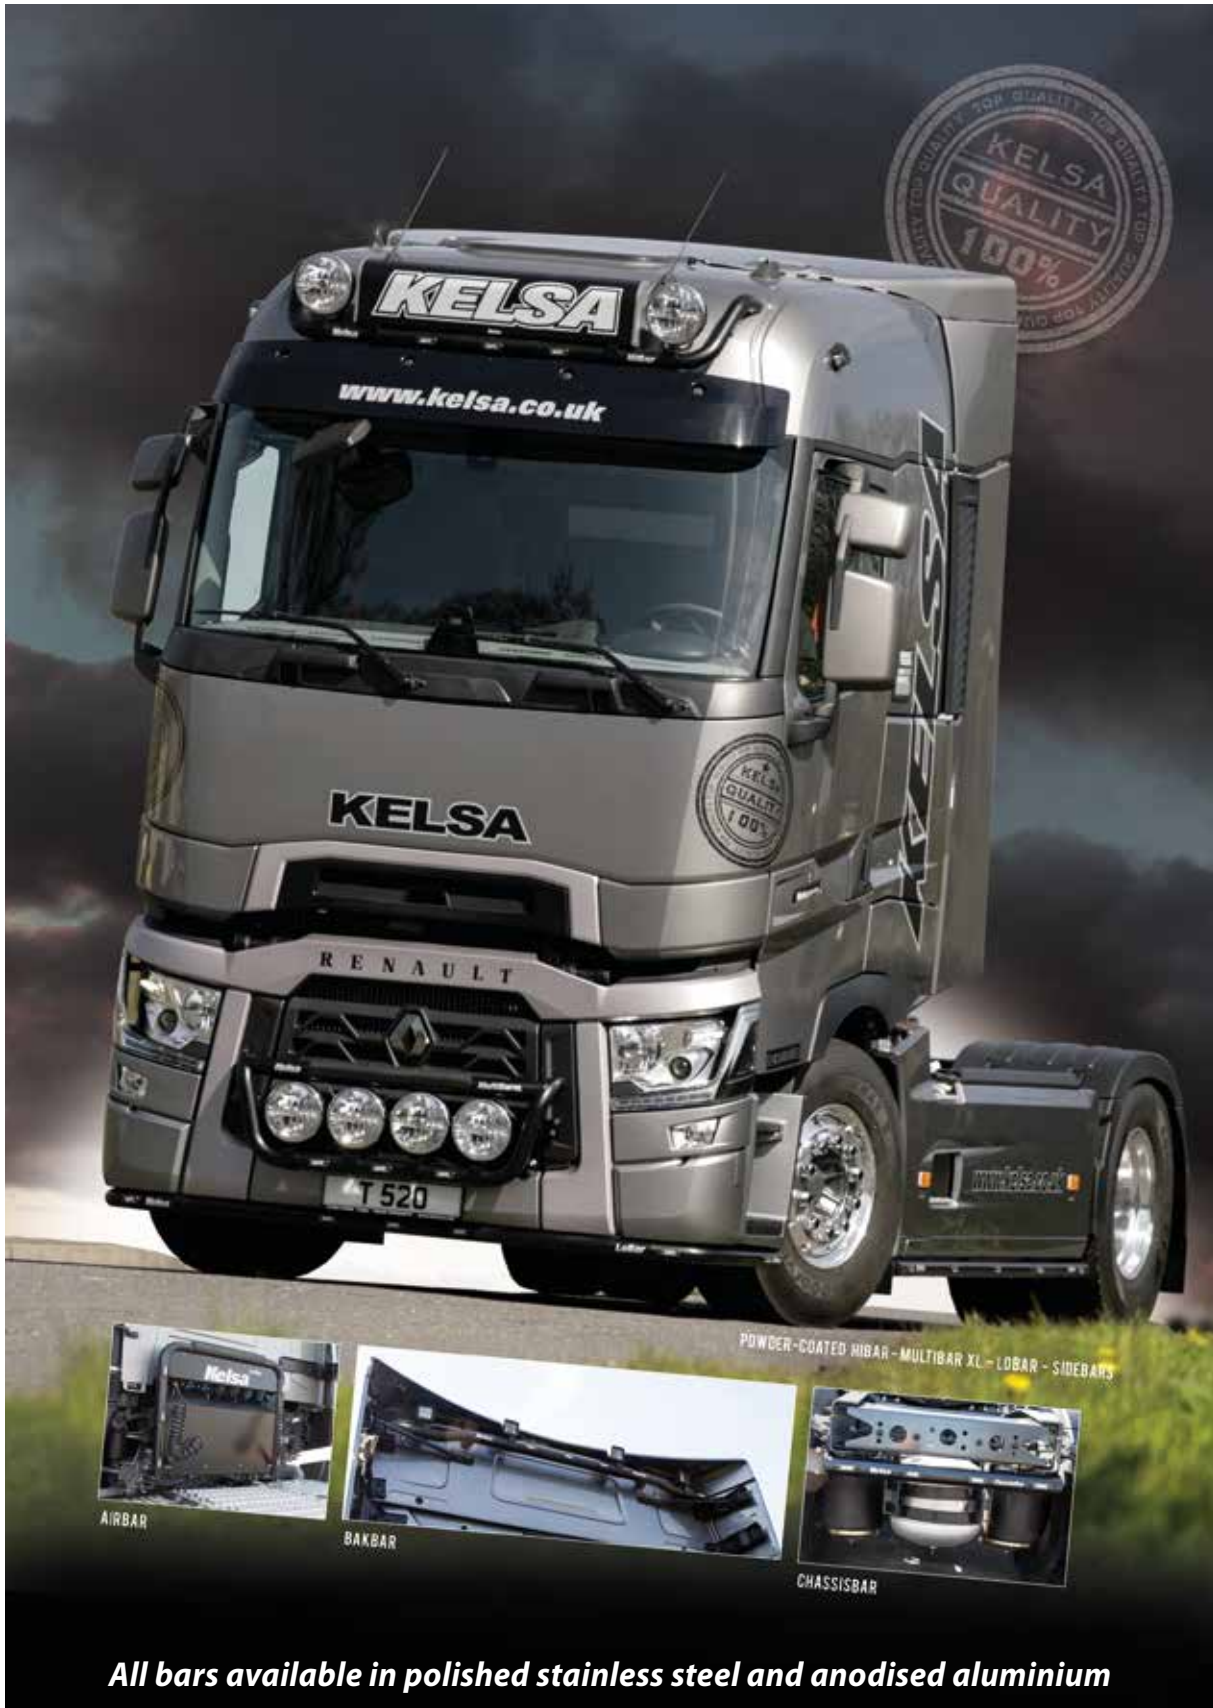

Kelsa TRUCK PRODUCTS for RENAULT

All bars available in polished stainless steel and anodised aluminium