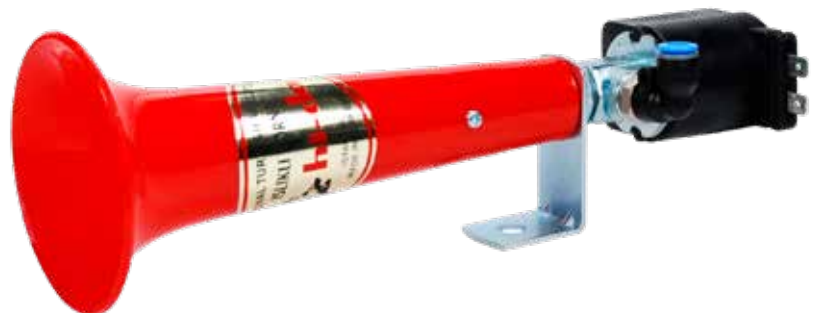

HI-DO TURKISH WISTLE

Art. 30532210 (24V)

Art. 30532211 (12V)

€ 29,95 excl. VAT / € 36,24 incl. VAT