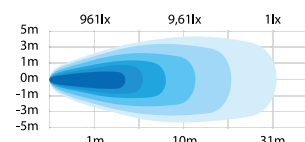

SIBERIA SCENE LIGHT WORK LIGHT LED

Voltage	9-35V DC
Consumption	19W
Theoretical lumen	6500
Actual lumen	2296
IP-class	IP67/IP69K
Beam pattern	Flood
Connection	Cable
Cable length	500mm

Material housing	Aluminum
Material lens	Polycarbonate
Length	150mm
Height	47mm
Depth	39,5mm
Operating temperature	-30°C - +65°C
E-approved	No
EMC-certificate	ECE R10

E-APPROVED REVERSING LIGHT CISPR25 CLASS 5

Art. 5809030

€ 65,00 excl. VAT / € 78,65 incl. VAT

WORK LIGHT 15W LED

Voltage	9-30V DC
Consumption	15W
Theoretical lumen	1960
Actual lumen	1862
IP-class	IP68
Connection	DT-2
Cable length	300mm
Material housing	Aluminum

Material lens	Polycarbonate
Length	144mm
Depth	74,5mm
Height	49,6mm
Height including bracket	91,7mm
Operating temperature	-40°C - +60°C
E-approved	ECE R23
EMC-certificate	ECE R10, CISPR25 Class 5