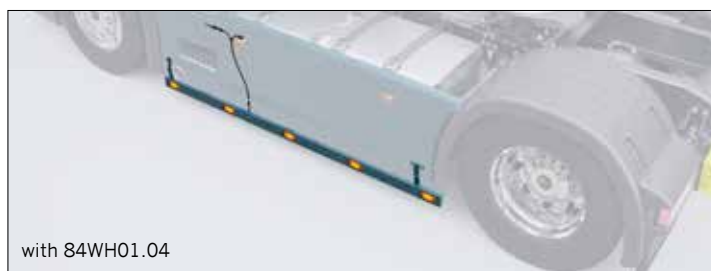

SCANIA NTG 2018 - wheelbase 3750mm

Art. 84SCA30001
photo with lights for illustration purpose

surface black KTL, paintable

NEDKING Old School Sidebars are produced from Aluminium and KTL treated against corrosion. The ends are close-welded and grinded. All bolts and nuts are stainless steel 304. They can be individually painted on top or powdercoated. You have three options for wiring and choosing from the below

1. do everything yourself, taking a lot of time, or
2. use 84WH01.04* as a splitter between original SML and .01, or
3. use 84WH01.02** for an all the way connection to truck's electric

ARTICLE	DESCRIPTION	QTY/ TRUCK	EXCL. VAT	INCL. VAT
84SCA30001	sidebars L & R with 4mm brackets and mounting hardware Aluminium, KTL painted	1	€ 495,00	€ 598,95
84WH01.06	SML with 2 lines LED, 150mm cable and AMP plug. L/H/W 114,4x54,2x22,3mm	10	€ 19,50	€ 23,60
84WH01.01	connector for 5 SML	2	€ 79,95	€ 96,74
84WH01.04*	connecting 01 with original SML Scania, Volvo FH, Renault T, MB Actros	2	€ 35,00	€ 42,35
84WH01.02**	10 m cable, connecting 01 with truck's electric/dashboard	2	€ 44,95	€ 54,39