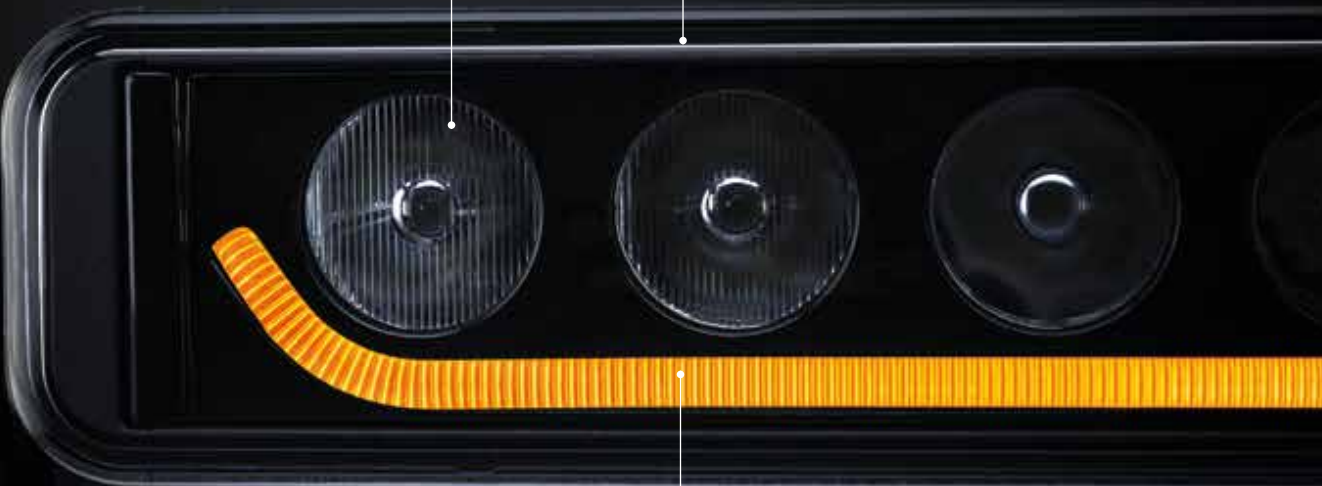

The black components contribute to the futuristic look and give an exclusive dark expression.

SEVERAL POSSIBILITIES FOR EASY INSTALLATION

The slim design fits almost all vehicles in need of a LED bar and has rear and side brackets for easy mounting.