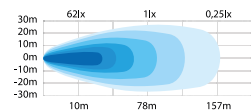

Material housing	Aluminum
Material lens	Polycarbonate
Length	286mm
Depth	54,2mm
Height	76mm
Height including bracket	89mm
Operating temperature	-30°C - +65°C
E-approved	No
EMC-certificate	ECE R10, CISPR 25 Class 3