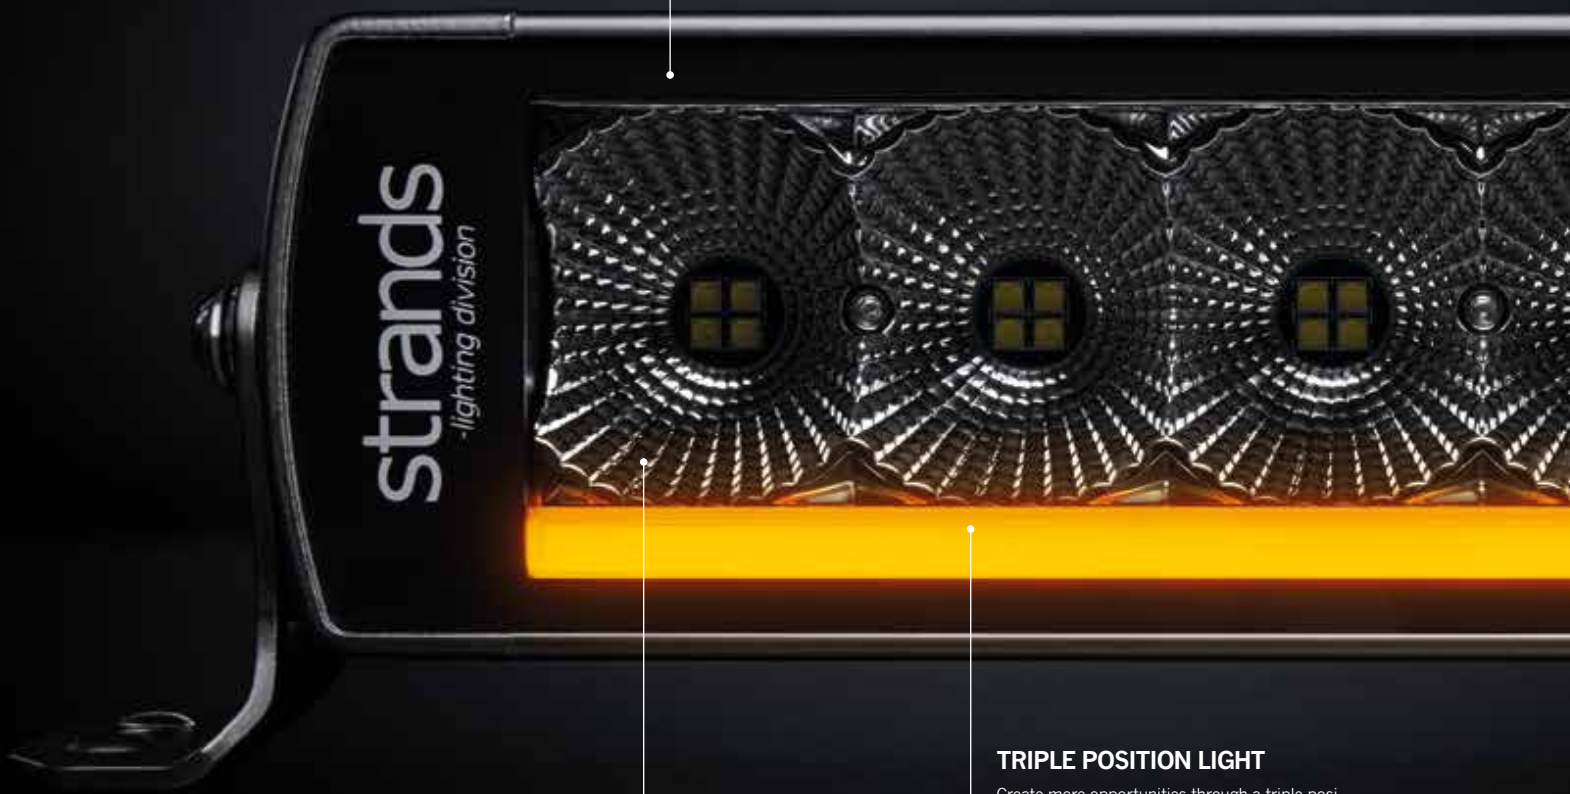

ONE WORK LIGHT REPLACES SEVERAL

One work light, created to provide the same power as 4-15 standard 2000 lumen LED work lights. Which simplify your work considerably.

NEXT LEVEL OF WORK LIGHTS

A powerful work light you haven't experienced before that provides a constant flow of light. Designed as an LED bar. Available in 11" and 38".

TRIPLE POSITION LIGHT

Create more opportunities through a triple position light. Choose between red, amber, or white. Try it, and you will not be disappointed.

Use the QR code to check out the product video.