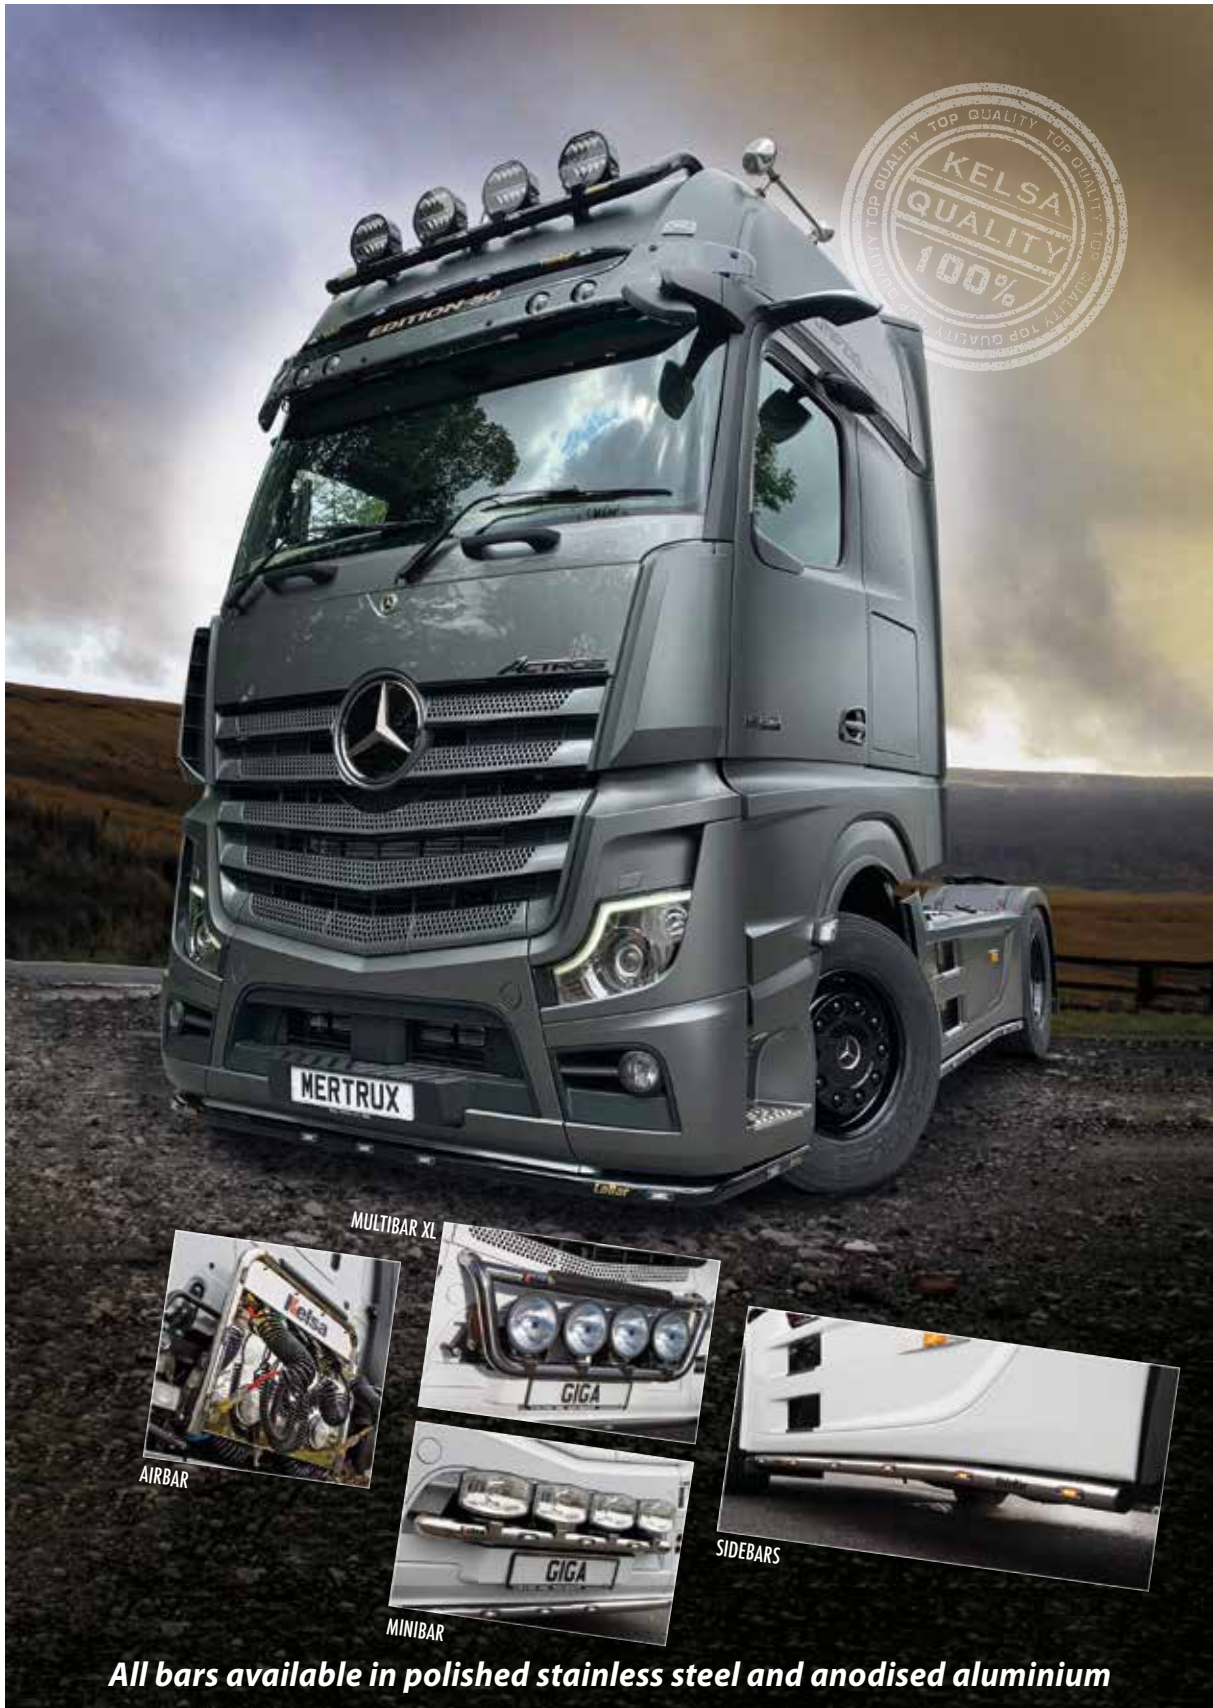

Kelsa
TRUCK PRODUCTS FOR MERCEDES

All bars available in polished stainless steel and anodised aluminium