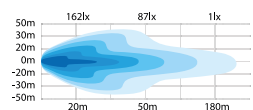

Use the QR code to check out the product video.