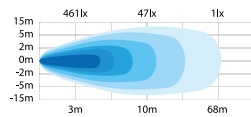

NEW

ADR

Art. 5908530
€ 249,00 excl. VAT / € 301,29 incl. VAT

**DARK KNIGHT PRESIDENT
WORK LIGHT 35W LED**

NEW

ADR

Art. 5908533
€ 249,00 excl. VAT / € 301,29 incl. VAT

**DARK KNIGHT PRESIDENT
WORK LIGHT 35W LED**

NEW

ADR

Art. 5908532
€ 189,00 excl. VAT / € 228,69 incl. VAT

**DARK KNIGHT PRESIDENT WORK
LIGHT 35W LED**

NEW

ADR

Art. 5908531
€ 149,00 excl. VAT / € 180,29 incl. VAT

**DARK KNIGHT PRESIDENT
WORK LIGHT/REVERSING
LIGHT 18W LED**

NEW

ADR

Art. 5908534
€ 199,00 excl. VAT / € 240,79 incl. VAT

**DARK KNIGHT PRESIDENT WORK
LIGHT 70W LED**

ARTICLE	5908530	5908531	5908532	5908533	5908534
VOLTAGE	12-70V DC	12-70V DC	12-70V DC	12-70V DC	12-70V DC
CONSUMPTION	35W	18W	35W	35W	70W
THEORETICAL LUMEN	4512	2460	4512	4512	7100
ACTUAL LUMEN	3000	1750	3000	3000	5400
IP-CLASS	IP69K	IP69K	IP69K	IP69K	IP69K
BEAM PATTERN	Flood	Flood	Flood	Flood	Flood
POSITION LIGHT	Red	No	No	Amber	No
CONNECTION	Cable	Cable	Cable	Cable	DT-2
CABLE LENGTH	2000 mm	2000 mm	2000 mm	2000 mm	2000 mm
MATERIAL HOUSING	Aluminum	Aluminum	Aluminum	Aluminum	Aluminum
MATERIAL LENS	Polycarbonate	Polycarbonate	Polycarbonate	Polycarbonate	Polycarbonate
LENGTH	109 mm	109 mm	109 mm	109 mm	109 mm
HEIGHT	109 mm	109 mm	109 mm	109 mm	109 mm
DEPTH	49 mm	49 mm	49 mm	49 mm	70 mm
HEIGHT INCLUDING BRACKET	133 mm	133 mm	133 mm	133 mm	133 mm
OPERATING TEMPERATURE	-40°C.+40°C	-40°C.+40°C	-40°C.+40°C	-40°C.+40°C	-40°C.+40°C
ADR-APPROVED	Yes	Yes	Yes	Yes	Yes
E-APPROVED	No	ECE R23	No	No	No
EMC-CERTIFICATE	ECE R10	ECE R10	ECE R10	ECE R10	ECE R10