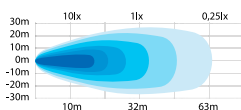

Art. 5809516
€ 16,95 excl. VAT / € 20,51 incl. VAT
WORK LIGHT 9W LED