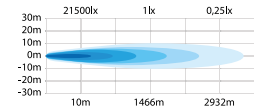

Use the QR code to check out the product video.