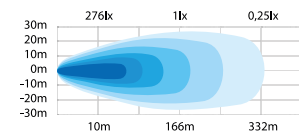

Voltage	9-35V DC
Consumption	37W
Theoretical lumen	4800
Actual lumen	2949
IP-class	IP67/IP69K
Beam pattern	Combo
Position light	White and amber
Connection	DT-4
Cable length	500mm

Material housing	Aluminum
Material lens	Polycarbonate
Length	72mm
Height	72mm
Depth	72mm
Height including bracket	81,5mm
Operating temperature	-30°C - +65°C
E-approved	No
EMC-certificate	ECE R10