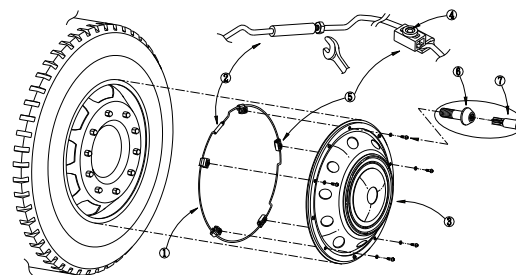

1. do everything yourself, taking a lot of time, or
2. use 84WH01.04* as a splitter between original SML and .01, or
3. use 84WH01.02** for an all the way connection to truck's electric

Art. 84WH01.02

ARTICLE	DESCRIPTION	QTY/ TRUCK	EXCL. VAT	INCL. VAT
84SCA30001	sidebars L & R with 4mm brackets and mounting hardware Aluminium, KTL painted	1	€ 495,00	€ 598,95
84WH01.06	SML with 2 lines LED, 150mm cable and AMP plug. L/H/W 114,4x54,2x22,3mm	10	€ 19,50	€ 23,60
84WH01.01	connector for 5 SML	2	€ 79,95	€ 96,74
84WH01.04*	connecting 01 with original SML Scania, Volvo FH, Renault T, MB Actros	2	€ 35,00	€ 42,35
84WH01.02**	10 m cable, connecting 01 with truck's electric/dashboard	2	€ 44,95	€ 54,39

“LOCK-RING” WHEEL TRIMS 17.5 & 19.5”

“LOCK-RING” system

Art. 31061322
Standard front 19.5”
€ 47,50 excl. VAT / € 57,48 incl. VAT

Art. 31071322
Standard rear 19.5”
€ 47,50 excl. VAT / € 57,48 incl. VAT

Art. 31021322
Standard front 17.5”
€ 45,00 excl. VAT / € 54,45 incl. VAT