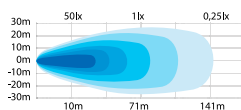

Art. 5809519
€ 59,00 excl. VAT / € 71,39 incl. VAT
WORK LIGHT 22W LED