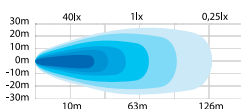

Art. 5809527
€ 39,00 excl. VAT / € 47,19 incl. VAT
WORK LIGHT 18W LED