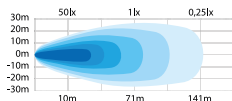

Art. 5809240
€ 119,00 excl. VAT / € 143,99 incl. VAT
UNITY WORK LIGHT 92W LED