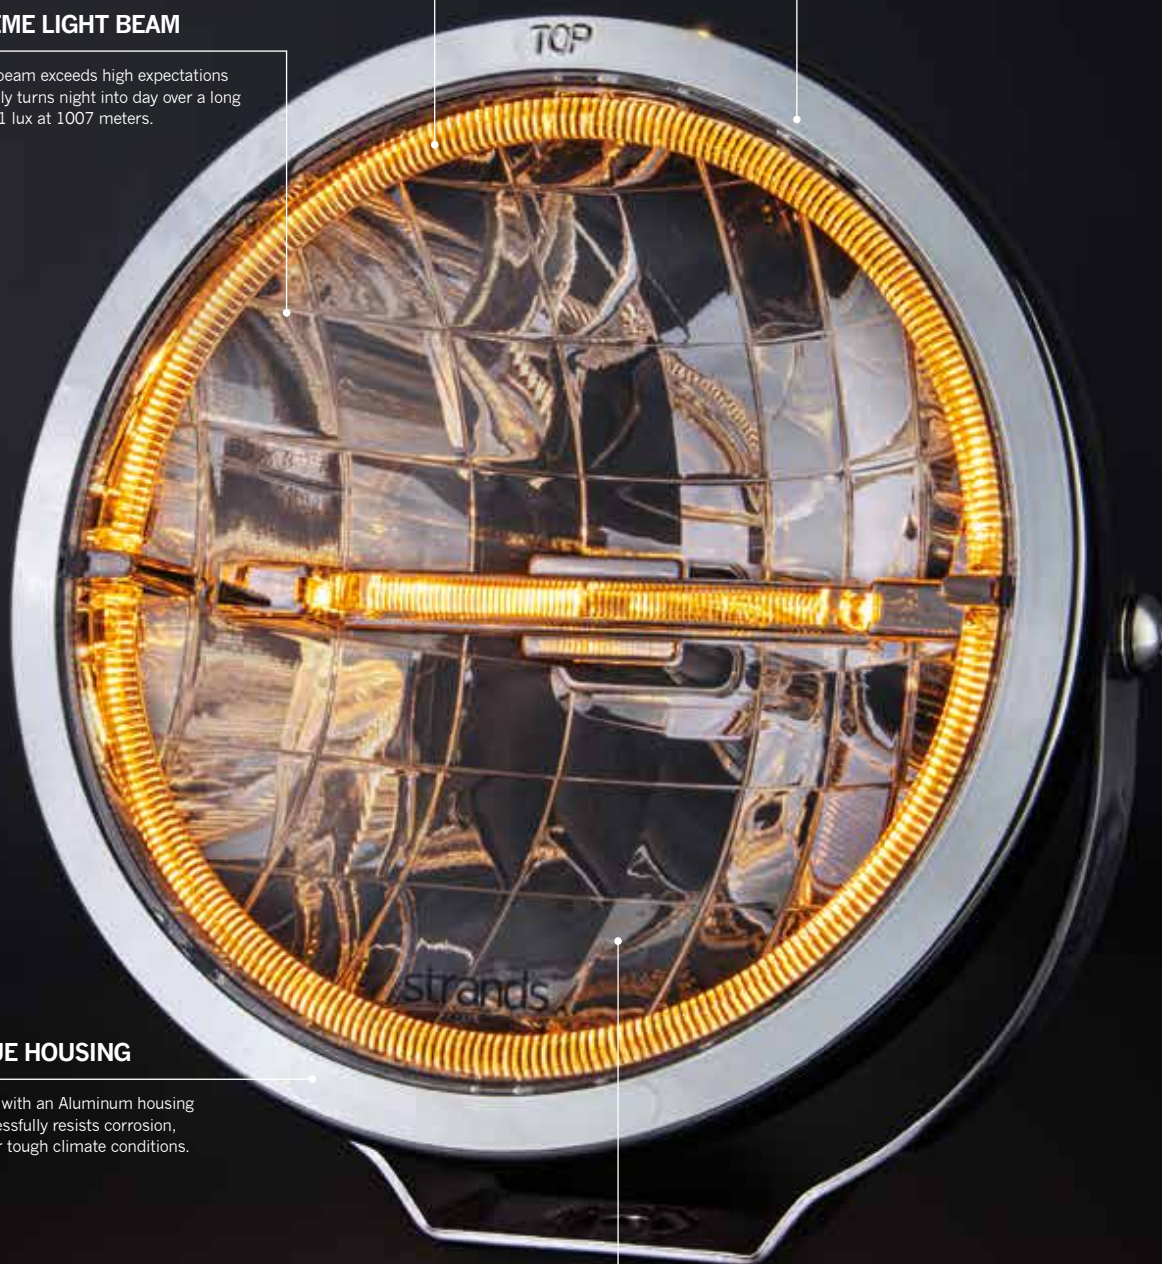

The light beam exceeds high expectations and literally turns night into day over a long distance. 1 lux at 1007 meters.

UNIQUE HOUSING

Equipped with an Aluminum housing that successfully resists corrosion, perfect for tough climate conditions.

ANTI-SCRATCH

The PC-lens come with the highest standard of anti-scratch treatment providing great visibility.

Use the QR code to check out the product video.

Art. 5270925

DARK EDITION AMBASSADOR DRIVING LIGHT 9'' LED