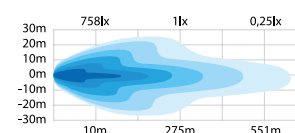

LED BARS | WORK LIGHTS

Art. 5809125

€ 109,00 excl. VAT / € 131,89 incl. VAT

SIBERIA RED FOX WORK-/WARNING LIGHT LED

Use the QR code to check out the product video.

Voltage	9-32V DC
Consumption	41W
Theoretical lumen	8400
Actual lumen	3583
1 lux @	160m
IP-class	IP67/IP69K
Beam pattern	Flood
Position light	Red and amber
Connection	DT-6
Cable length	500mm

Material housing	Aluminum
Material lens	Polycarbonate
Length	92,93mm
Height	74,1mm
Depth	74,57mm
Height including bracket	87,56mm
Operating temperature	-30°C - +65°C
E-approved	No
EMC-certificate	ECE R10

Art. 5809191

€ 179,00 excl. VAT / € 216,59 incl. VAT

SIBERIA RED TIGER 12'' WORK LIGHT LED BAR

Use the QR code to check out the product video.

Voltage	10-40V DC
Consumption	92W
Theoretical lumen	8000
Actual lumen	5423
1 lux @	275m
IP-class	IP67/IP69K
Beam pattern	Combo
Position light	Red and amber
Connection	DT-4
Cable length	500mm

Material housing	Aluminum
Material lens	Polycarbonate
Length	307mm
Height	76mm
Depth	71,6mm
Height including bracket	89mm
Operating temperature	-30°C - +65°C
E-approved	No
EMC-certificate	ECE R10