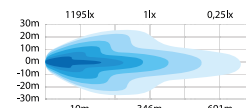

ARTICLE	5809200	5809207	5809188	5809187	5809190	5809189
VOLTAGE	9-35V DC	9-35V DC	9-35V DC	9-35V DC	9-35V DC	9-35V DC
CONSUMPTION	145W	69W	145W	70W	145W	70W
THEORETICAL LUMEN	14 280	67200	20 400	9600	20 400	9600
ACTUAL LUMEN	10 485	5130	13 377	6467	11 515	3584
1 LUX @	900m	631m	465m	369m	387m	346m
IP-CLASS	IP67/IP69K	IP67/IP69K	IP67/IP69K	IP67/IP69K	IP67/IP69K	IP67/IP69K
BEAM PATTERN	Spot	Spot	Combo	Combo	Combo	Combo
POSITION LIGHT	White and amber	White and amber	White and amber	White and amber	White and amber	White and amber
CONNECTION	DT-4	DT-4	DT-4	DT-4	DT-4	DT-4
CABLE LENGTH	500mm	500mm	500mm	500mm	500mm	500mm
MATERIAL HOUSING	Aluminium	Aluminium	Aluminium	Aluminium	Aluminium	Aluminium
MATERIAL LENS	Polycarbonate	Polycarbonate	Polycarbonate	Polycarbonate	Polycarbonate	Polycarbonate
DIAMETER	228,6mm	178mm	228,6mm	178mm	228,6mm	178mm
DEPTH	86,7mm	78,2mm	86,7mm	78,2mm	86,7mm	78,2mm
HEIGHT INCLUDING BRACKET	249,3mm	194,7mm	249,3mm	194,7mm	249,3mm	194,7mm
OPERATING TEMPERATURE	-30°C · +65°C	-30°C · +65°C	-30°C · +65°C	-30°C · +65°C	-30°C · +65°C	-30°C · +65°C
E-APPROVED	No	No	ECE R112, R7	ECE R112, R7	No	No
REF	-	-	30	20	-	-
EMC-CERTIFICATE	ECE R10	ECE R10	ECE R10	ECE R10	ECE R10	ECE R10