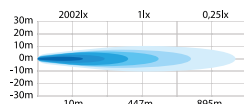

LED BARS

Art. 5809185
€ 70,00 excl. VAT / € 84,70 incl. VAT

SET OF 2PC SIBERIA DR BAR BRACKETS

Fits Siberia DR LED bars.
Suitable for 58-70 mm bars.

DUAL POSITION LIGHT

Art. 5809179
€ 149,00 excl. VAT / € 180,29 incl. VAT

SIBERIA DR LED BAR 8"

DUAL POSITION LIGHT

Art. 5809180
€ 179,00 excl. VAT / € 216,59 incl. VAT

SIBERIA DR LED BAR 12"

DUAL POSITION LIGHT

Art. 5809181
€ 249,00 excl. VAT / € 301,29 incl. VAT
SIBERIA DR LED BAR 22"

DUAL POSITION LIGHT

Art. 5809182
€ 329,00 excl. VAT / € 398,09 incl. VAT
SIBERIA DR LED BAR 32"

DUAL POSITION LIGHT

Art. 5809183
€ 429,00 excl. VAT / € 519,09 incl. VAT
SIBERIA DR LED BAR 42"

DUAL POSITION LIGHT

Art. 5809184
€ 529,00 excl. VAT / € 640,09 incl. VAT
SIBERIA DR LED BAR 50"