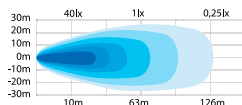

**E-APPROVED
REVERSING
LIGHT**

UNIQUE SERIES

This series has a patented slim design. The housing is smaller, which means they are less exposed to wear and tear. They come with a DT connector, which makes the installation easy. Both lamps in this series are E-approved as reversing lights according to regulation ECE R23. The lamps are fully radio interference-free (EMC-approved).

They are also ECE R10 approved and approved for IP67 and IP69K. Our usual 48 W is replaced by 5908517, giving more lumens and using less power. Instead of 48 W, it now consumes only 25 W. Our new production technique reduces power consumption to nearly 50 %.

Art. 5908527

€ 29,00 excl. VAT / € 35,09 incl. VAT

WORK LIGHT 18W LED

Voltage	12-32V DC
Consumption	18W
Theoretical lumen	1710
Actual lumen	1250
IP-class	IP67/IP69K
Connection	DT-2
Cable length	520mm
Material housing	Aluminum
Material lens	Polycarbonate
Width	101mm
Depth	37,35mm
Height	101mm
Height including bracket	130,8mm
Operating temperature	-30°C - +65°C
ADR-approved	No
E-approved	ECE R23
EMC-certificate	ECE R10

Art. 5908517

€ 39,00 excl. VAT / € 47,19 incl. VAT

WORK LIGHT 25W LED

Voltage	12-32V DC
Consumption	25W
Theoretical lumen	3040
Actual lumen	2200
IP-class	IP67/IP69K
Connection	DT-2
Cable length	1002mm
Material housing	Aluminum
Material lens	Polycarbonate
Width	110mm
Depth	46,52mm
Height	110mm
Height including bracket	138,83mm
Operating temperature	-30°C - +65°C
ADR-approved	Yes
E-approved	ECE R23
EMC-certificate	ECE R10