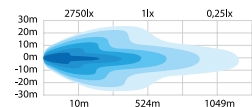

DUAL POSITION LIGHT

Art. 5809195
€ 489,00 excl. VAT / € 591,69 incl. VAT
SIBERIA SRC LED BAR 50''

ARTICLE	5809192	5809193	5809194	5809195
VOLTAGE	10-40V DC	10-40V DC	10-40V DC	10-40V DC
CONSUMPTION	65W	146W	199W	241W
THEORETICAL LUMEN	8000	12000	16000	19200
ACTUAL LUMEN	4500	8039	9472	11146
1 LUX @	401m	520m	532m	524m
IP-CLASS	IP67/IP69K	IP67/IP69K	IP67/IP69K	IP67/IP69K
BEAM PATTERN	Combo	Combo	Combo	Combo
POSITION LIGHT	White and amber	White and amber	White and amber	White and amber
CONNECTION	DT-4	DT-4	Cable	Cable
CABLE LENGTH	500mm	500mm	2500mm	2500mm
MATERIAL HOUSING	Aluminium	Aluminium	Aluminium	Aluminium
MATERIAL LENS	Polycarbonate	Polycarbonate	Polycarbonate	Polycarbonate
LENGTH	559,43mm	815,71mm	1070,35mm	1272,73mm
DEPTH	55,5mm	55,5mm	55,5mm	55,5mm
HEIGHT	45mm	45mm	45mm	45mm
HEIGHT INCLUDING BRACKET	65mm	65mm	65mm	65mm
OPERATING TEMPERATURE	-30°C · +65°C	-30°C · +65°C	-30°C · +65°C	-30°C · +65°C
E-APPROVED	ECE R7, R112	No	No	No
REF	37,5	-	-	-
EMC-CERTIFICATE	ECE R10	ECE R10	ECE R10	ECE R10