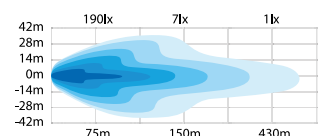

DELTA DRIVING LIGHT *LED*

Voltage	12-48V DC
Consumption	66W
Theoretical lumen	8416
Actual lumen	6200
1 lux @	430m
IP-class	IP67
Beam pattern	Combo
Position light	White and amber
Connection	Cable
Cable length	2500mm

Material housing	Aluminium
Material lens	Polycarbonate
Length	245mm
Depth	90mm
Height	140mm
Height including bracket	160mm
Operating temperature	-35 - +45°C
E-approved	ECE R112
Ref	25
EMC-certificate	ECE R10