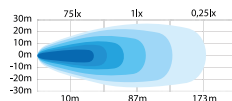

Art. 5809239
€ 199,00 excl. VAT / € 240,79 incl. VAT
UNITY WORK LIGHT 149W LED