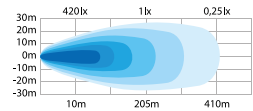

Cable length	970mm
Material housing	Aluminum
Material lens	Polycarbonate
Length	610mm
Depth	63mm
Height	78,5mm
Operating temperature	-30°C - +65°C
E-approved	No
EMC-certificate	ECE R10

Use the QR code to check out the product video.