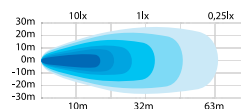

Art. 5809529
€ 45,00 excl. VAT / € 54,45 incl. VAT
WORK LIGHT 9W LED