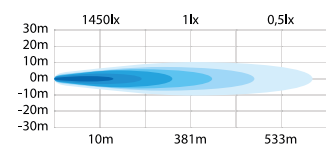

DARK EDITION AMBASSADOR DRIVING LIGHT 9'' LED

Refuse to be average with Ambassador Dark Edition. A driving light that ensures high quality with unique components. Ambassador Dark Edition has a dark reflector, which gives a dark impression, and two different colors on the trim/ring. Choose between black and chrome. Both colors are included. Choose the one that suits you and your vehicle best.

€ 365,00 excl. VAT / € 441,65 incl. VAT

Voltage	12-24V DC
Consumption	67W
Theoretical lumen	5535
Actual lumen	1948
1 lux @	381m
IP-class	IP66/IP68
Beam pattern	Spot
Position light	White and amber
Connection	Cable

Cable length	3000mm
Material housing	Aluminium
Material lens	Polycarbonate
Diameter	230,5mm
Depth	132mm
Height including bracket	245mm
Operating temperature	-40°C - +40°C
E-approved	No
EMC-certificate	ECE R10