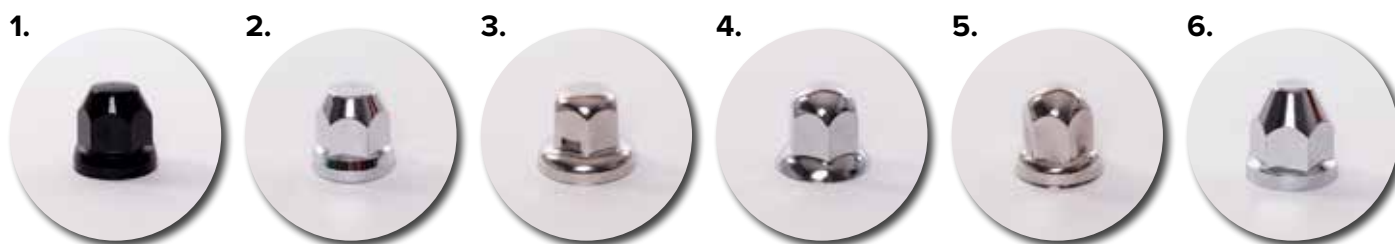

NUTCOVERS

ARTICLE	Picture n°	Material	Size	Wheeltype	Height	QTY	EXCL. VAT	INCL. VAT
31101313	1	Plastic - black	33mm	Steel	50mm	20	€ 20,00	€ 24,20
31101318	2	Plastic - chrome	33mm	Steel	50mm	20	€ 30,00	€ 36,30
31101423	3	Stainless steel	33mm	Alloy	45mm	10	€ 20,00	€ 24,20
31101421	4	Stainless steel	33mm	Steel	44mm	10	€ 20,00	€ 24,20
31111522	5	Stainless steel	33mm	Steel	51mm	20	€ 30,00	€ 36,30
31101312	1	Plastic - black	32mm	Steel	46mm	20	€ 20,00	€ 24,20
31101317	2	Plastic - chrome	32mm	Steel	46mm	20	€ 30,00	€ 36,30
31101323	3	Stainless steel	32mm	Alloy	45mm	10	€ 20,00	€ 24,20
31101321	4	Stainless steel	32mm	Steel	44mm	10	€ 20,00	€ 24,20
31111622	5	Stainless steel	32mm	Steel	51mm	20	€ 30,00	€ 36,30
31101427	6	Plastic - chrome	30mm	Steel	48mm	1	€ 2,00	€ 2,42
31101327	6	Plastic - chrome	27mm	Steel	40mm	1	€ 2,00	€ 2,42