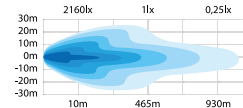

DUAL POSITION LIGHT

**SIBERIA NIGHT RANGER 7"
DRIVING LIGHT LED**

Art. 5809187

€ 149,00 excl. VAT / € 180,29 incl. VAT