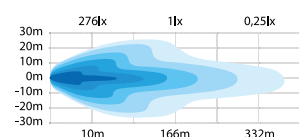

SIBERIA RED PANDA WORK LIGHT LED

Use the QR code to check out the product video.

Voltage	9-35V DC
Consumption	37W
Theoretical lumen	4800
Actual lumen	2949
IP-class	IP67/IP69K
Beam pattern	Combo
Position light	Red and amber
Connection	DT-4
Cable length	500mm

Material housing	Aluminum
Material lens	Polycarbonate
Length	72mm
Height	72mm
Depth	72mm
Height including bracket	81,5mm
Operating temperature	-30°C - +65°C
E-approved	No
EMC-certificate	ECE R10