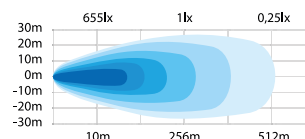

Material housing	Aluminum
Material lens	Polycarbonate
Length	157mm
Height	43,7mm
Depth	60mm
Height including bracket	49,7mm
Operating temperature	-30°C - +65°C
E-approved	No
EMC-certificate	ECE R10

Use the QR code to check out the product video.