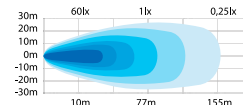

WORK LIGHT 25W LED

Voltage	12-32V DC
Consumption	25W
Theoretical lumen	3040
Actual lumen	2200
IP-class	IP67/IP69K
Connection	DT-2
Cable length	1002mm
Material housing	Aluminum
Material lens	Polycarbonate
Width	110mm
Depth	46,52mm
Height	110mm
Height including bracket	138,83mm
Operating temperature	-30°C - +65°C
ADR-approved	Yes
E-approved	ECE R23
EMC-certificate	ECE R10