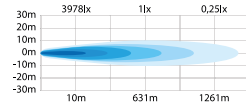

DUAL POSITION LIGHT

**SIBERIA NIGHT RANGER 9"
DRIVING LIGHT LED**

Art. 5809188

€ 209,00 excl. VAT / € 252,89 incl. VAT