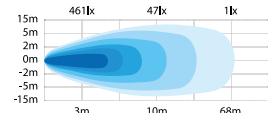

NEW

ADR

Art. 5908530
€ 249,00 excl. VAT / € 301,29 incl. VAT

**DARK KNIGHT PRESIDENT
WORK LIGHT 35W LED**

NEW

ADR

Art. 5908533
€ 249,00 excl. VAT / € 301,29 incl. VAT

**DARK KNIGHT PRESIDENT
WORK LIGHT 35W LED**

NEW

ADR

Art. 5908532
€ 189,00 excl. VAT / € 228,69 incl. VAT

**DARK KNIGHT PRESIDENT WORK
LIGHT 35W LED**

NEW

ADR

Art. 5908531
€ 149,00 excl. VAT / € 180,29 incl. VAT

**DARK KNIGHT PRESIDENT
WORK LIGHT/REVERSING
LIGHT 18W LED**

NEW

ADR

Art. 5908534
€ 199,00 excl. VAT / € 240,79 incl. VAT

**DARK KNIGHT PRESIDENT WORK
LIGHT 70W LED**

ARTICLE	5908530	5908531	5908532	5908533	5908534
VOLTAGE	12-70V DC	12-70V DC	12-70V DC	12-70V DC	12-70V DC
CONSUMPTION	35W	18W	35W	35W	70W
THEORETICAL LUMEN	4512	2460	4512	4512	7100
ACTUAL LUMEN	3000	1750	3000	3000	5400
IP-CLASS	IP69K	IP69K	IP69K	IP69K	IP69K
BEAM PATTERN	Flood	Flood	Flood	Flood	Flood
POSITION LIGHT	Red	No	No	Amber	No
CONNECTION	Cable	Cable	Cable	Cable	DT-2
CABLE LENGTH	2000 mm	2000 mm	2000 mm	2000 mm	2000 mm
MATERIAL HOUSING	Aluminum	Aluminum	Aluminum	Aluminum	Aluminum
MATERIAL LENS	Polycarbonate	Polycarbonate	Polycarbonate	Polycarbonate	Polycarbonate
LENGTH	109 mm	109 mm	109 mm	109 mm	109 mm
HEIGHT	109 mm	109 mm	109 mm	109 mm	109 mm
DEPTH	49 mm	49 mm	49 mm	49 mm	70 mm
HEIGHT INCLUDING BRACKET	133 mm	133 mm	133 mm	133 mm	133 mm
OPERATING TEMPERATURE	-40°C.+40°C	-40°C.+40°C	-40°C.+40°C	-40°C.+40°C	-40°C.+40°C
ADR-APPROVED	Yes	Yes	Yes	Yes	Yes
E-APPROVED	No	ECE R23	No	No	No
EMC-CERTIFICATE	ECE R10	ECE R10	ECE R10	ECE R10	ECE R10