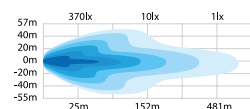

Art. 5809131
€ 179,00 excl. VAT / € 216,59 incl. VAT

DARK KNIGHT NUUK LED BAR 14''

Voltage	9-36V DC	Material housing	Aluminium
Consumption	67	Material lens	Polycarbonate
Theoretical lumen	7600	Length	353 mm
Actual lumen	6500	Depth	69,8 mm
1 lux @	357	Height	38,5 mm
IP-class	IP68/IP69K	Height including bracket	51,3
Beam pattern	Combo	Operating temperature	-40°C - +60°C
Position light	White and amber	E-approved	ECE R7, R112
Connection	DT-4	Ref	27,5
Cable length	500 mm	EMC-certificate	ECE R10

Art. 5809132
€ 229,00 excl. VAT / € 277,09 incl. VAT

DARK KNIGHT NUUK LED BAR 20''

Voltage	9-36V DC	Material housing	Aluminium
Consumption	94	Material lens	Polycarbonate
Theoretical lumen	11 400	Length	515 mm
Actual lumen	9500	Depth	69,8 mm
1 lux @	452	Height	38,5 mm
IP-class	IP68/IP69K	Height including bracket	51,3
Beam pattern	Combo	Operating temperature	-40°C - +60°C
Position light	White and amber	E-approved	ECE R7, R112
Connection	DT-4	Ref	40
Cable length	500 mm	EMC-certificate	ECE R10

Art. 5809133
€ 279,00 excl. VAT / € 337,59 incl. VAT

DARK KNIGHT NUUK LED BAR 30''

Voltage	9-36V DC	Material housing	Aluminium
Consumption	154 W	Material lens	Polycarbonate
Theoretical lumen	17 100	Length	758 mm
Actual lumen	14 200	Depth	69,8 mm
1 lux @	481	Height	38,5 mm
IP-class	IP68/69K	Height including bracket	51,3 mm
Beam pattern	Combo	Operating temperature	-40°C - +60°C
Position light	White and amber	E-approved	ECE R7, R112
Connection	Cable	Ref	50
Cable length	2500mm	EMC-certificate	ECE R10