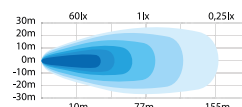

WORK LIGHTS

Use the QR-code and check out the product video.

Art. 5809000
€ 19,50 excl. VAT / € 23,60 incl. VAT
MINI WORK LIGHT 10W LED

**E-APPROVED
REVERSING LIGHT**

ARTICLE	5809000	5809519	5809527	5809529	5809515	5809516	5809517	5809001
VOLTAGE	9-30V DC	9-32V DC	9-32V DC	9-32V DC	9-32V DC	9-32V DC	9-32V DC	10-32V DC
CONSUMPTION	10W	22W	18W	9W	9W	9W	25W	13W
THEORETICAL LUMEN	1080	2660	1710	950	950	950	3040	1260
ACTUAL LUMEN	468	1945	1210	600	600	600	2200	788
IP-CLASS	IP67	IP67/IP69K	IP67/IP69K	IP67/IP69K	IP67/IP69K	IP67/IP69K	IP67/IP69K	IP67
CONNECTION	Cable	Cable	Cable	Cable	Cable	Cable	Cable	Cable
CABLE LENGTH	300mm	520mm	520mm	520mm	520mm	520mm	1000mm	400mm
ON/OFF SWITCH	-	-	-	Yes	-	-	-	-
MATERIAL HOUSING	Aluminum	Aluminum	Aluminum	Aluminum	Aluminum	Aluminum	Aluminum	Aluminum
MATERIAL LENS	Acrylic	Polycarbonate	Polycarbonate	Polycarbonate	Polycarbonate	Polycarbonate	Polycarbonate	PC
LENGTH	72mm	-	100mm	100mm	100mm	-	108mm	-
DEPTH	40,5mm	48mm	40mm	40/57mm	40mm	41,5mm	48 mm	60mm
HEIGHT	65mm	-	118mm	118mm	118mm	-	126,5mm	-
HEIGHT INCLUDING BRACKET	81mm	137mm	129mm	184,5mm	129mm	133mm	137mm	110mm
DIAMETER	-	114mm	-	-	-	107mm	-	88mm
OPERATING TEMPERATURE	-35°C · +60°C	-30°C · +65°C	-30°C · +65°C	-30°C · +65°C	-30°C · +65°C	-30°C · +65°C	-30°C · +65°C	-40°C · +50°C
E-APPROVED	No	No	No	No	No	No	ECE R23	ECE R23
EMC-CERTIFICATE	ECE R10	ECE R10	ECE R10	ECE R10	ECE R10	ECE R10	ECE R10	ECE R10