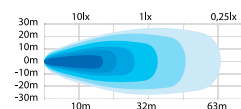

Art. 5809515
€ 16,95 excl. VAT / € 20,51 incl. VAT
WORK LIGHT 9W LED