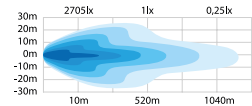

DUAL POSITION LIGHT

Art. 5809193
€ 309,00 excl. VAT / € 373,89 incl. VAT
SIBERIA SRC LED BAR 32''