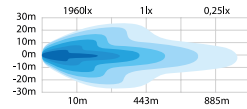

ARTICLE	5809170	5809171	5809172	5809173	5809174
VOLTAGE	10-40V DC	10-40V DC	10-40V DC	10-40V DC	10-40V DC
CONSUMPTION	32W	59W	95W	130W	155W
THEORETICAL LUMEN	4000	8000	12000	16000	19200
ACTUAL LUMEN	2200	4254	5641	7434	8570
1 LUX @	368m	447m	444m	464m	443m
IP-CLASS	IP67/IP69K	IP67/IP69K	IP67/IP69K	IP67/IP69K	IP67/IP69K
BEAM PATTERN	Spot	Combo	Combo	Combo	Combo
POSITION LIGHT	Amber and white	Amber and white	Amber and white	Amber and white	Amber and white
CONNECTION	DT-4	DT-4	DT-4	Cable	Cable
CABLE LENGTH	500mm	500mm	500mm	2500mm	2500mm
MATERIAL HOUSING	Aluminium	Aluminium	Aluminium	Aluminium	Aluminium
MATERIAL LENS	Polycarbonate	Polycarbonate	Polycarbonate	Polycarbonate	Polycarbonate
LENGTH	300,6mm	555,6mm	813,6mm	1065,6mm	1269,6mm
DEPTH	55,5mm	55,5mm	55,5mm	55,5mm	55,5mm
HEIGHT	45mm	45mm	45mm	45mm	45mm
HEIGHT INCLUDING BRACKET	65mm	65mm	65mm	65mm	65mm
OPERATING TEMPERATURE	-30°C · +65°C	-30°C · +65°C	-30°C · +65°C	-30°C · +65°C	-30°C · +65°C
E-APPROVED	ECE R112, R7	ECE R112, R7	ECE R112, R7	ECE R112, R7	ECE R112, R7
REF	30	50	50	50	50
EMC-CERTIFICATE	ECE R10	ECE R10	ECE R10	ECE R10	ECE R10