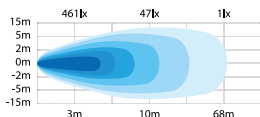

NEW

ADR

Art. 5908530
€ 249,00 excl. VAT / € 301,29 incl. VAT

**DARK KNIGHT PRESIDENT
WORK LIGHT 35W LED**

NEW

ADR

Art. 5908533
€ 249,00 excl. VAT / € 301,29 incl. VAT

**DARK KNIGHT PRESIDENT
WORK LIGHT 35W LED**

NEW

ADR

Art. 5908532
€ 189,00 excl. VAT / € 228,69 incl. VAT

**DARK KNIGHT PRESIDENT WORK
LIGHT 35W LED**

NEW

ADR

Art. 5908531
€ 149,00 excl. VAT / € 180,29 incl. VAT

**DARK KNIGHT PRESIDENT
WORK LIGHT/REVERSING
LIGHT 18W LED**

NEW

ADR

Art. 5908534
€ 199,00 excl. VAT / € 240,79 incl. VAT

**DARK KNIGHT PRESIDENT WORK
LIGHT 70W LED**

ARTICLE	5908530	5908531	5908532	5908533	5908534
VOLTAGE	12-70V DC	12-70V DC	12-70V DC	12-70V DC	12-70V DC
CONSUMPTION	35W	18W	35W	35W	70W
THEORETICAL LUMEN	4512	2460	4512	4512	7100
ACTUAL LUMEN	3000	1750	3000	3000	5400
IP-CLASS	IP69K	IP69K	IP69K	IP69K	IP69K
BEAM PATTERN	Flood	Flood	Flood	Flood	Flood
POSITION LIGHT	Red	No	No	Amber	No
CONNECTION	Cable	Cable	Cable	Cable	DT-2
CABLE LENGTH	2000 mm	2000 mm	2000 mm	2000 mm	2000 mm
MATERIAL HOUSING	Aluminum	Aluminum	Aluminum	Aluminum	Aluminum
MATERIAL LENS	Polycarbonate	Polycarbonate	Polycarbonate	Polycarbonate	Polycarbonate
LENGTH	109 mm	109 mm	109 mm	109 mm	109 mm
HEIGHT	109 mm	109 mm	109 mm	109 mm	109 mm
DEPTH	49 mm	49 mm	49 mm	49 mm	70 mm
HEIGHT INCLUDING BRACKET	133 mm	133 mm	133 mm	133 mm	133 mm
OPERATING TEMPERATURE	-40°C.+40°C	-40°C.+40°C	-40°C.+40°C	-40°C.+40°C	-40°C.+40°C
ADR-APPROVED	Yes	Yes	Yes	Yes	Yes
E-APPROVED	No	ECE R23	No	No	No
EMC-CERTIFICATE	ECE R10	ECE R10	ECE R10	ECE R10	ECE R10