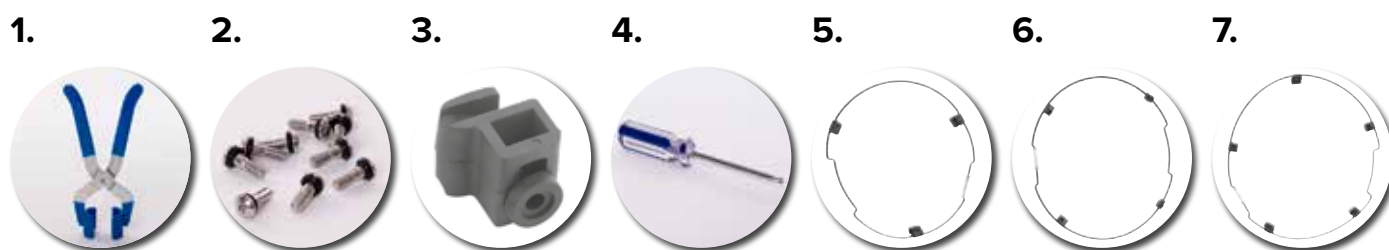

SPARE-PARTS & ACCESSORIES

ARTICLE	Picture n°	DESCRIPTION	EXCL. VAT	INCL. VAT
31091222	2	Set of screws for Lock-Ring system (bag of 10pcs)	€ 15,00	€ 18,15
31091422	3	Mounting block for Lock-Ring system 22.5" & 17.5"	€ 2,50	€ 3,03
31091419	3	Mounting block for Lock-Ring system 19.5"	€ 1,75	€ 2,12
31091322	7	"Lock-Ring" mounting ring 22.5" (Without mounting block & screws)	€ 12,50	€ 15,13
31091321	6	"Lock-Ring" mounting ring 19.5" (Without screws, 4 blocks included)	€ 15,00	€ 18,15
31091320	5	"Lock-Ring" mounting ring 17.5" (Without screws, 3 blocks included)	€ 15,00	€ 18,15
31091522	4	Screwdriver for Lock-Ring system	€ 4,50	€ 5,45
31111222	1	Wheel nut cap removal tool	€ 8,50	€ 10,29