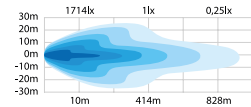

DUAL POSITION LIGHT

Art. 5809213
€ 399,00 excl. VAT / € 482,79 incl. VAT
SIBERIA NIGHT GUARD WARNING LIGHT LED BAR 32''