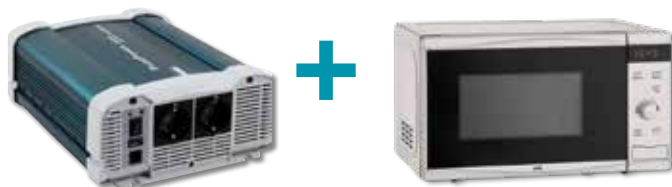

MOBILE KITCHEN & DC-AC INVERTERS

MICROWAVE 20L

+ 1500W pure sine wave inverter 24V
Microwave with 5 power levels
Dimensions microwave: W439 x H258 x D333mm
Dimensions inverter: W235 x H109 x D310mm
Art. 44302030

€ 485,00 excl. VAT / € 586,85 incl. VAT