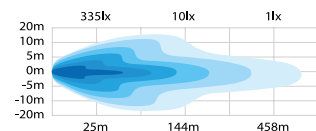

Voltage	9-36V DC
Consumption	98W
Theoretical lumen	12 000
Actual lumen	9800
1 lux @	458 m
IP-class	IP68/IP69K
Beam pattern	Combo
Position light	White and amber
Connection	DT-4
Cable length	500 mm

Material housing	Aluminium
Material lens	Polycarbonate
Length	520 mm
Depth	55,5 mm
Height	58 mm
Height including bracket	75 mm
Operating temperature	-40°C - +60°C
Ref	50
E-approved	ECE R112, R7
EMC-certificate	ECE R10