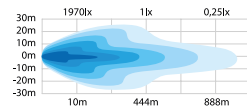

DUAL POSITION LIGHT

Art. 5809170

€ 149,00 excl. VAT / € 180,29 incl. VAT

SIBERIA SR LED BAR 12"

Art. 5809171

€ 179,00 excl. VAT / € 216,59 incl. VAT

SIBERIA SR LED BAR 22"

Art. 5809172

€ 219,00 excl. VAT / € 264,99 incl. VAT

SIBERIA SR LED BAR 32"

Art. 5809173

€ 259,00 excl. VAT / € 313,39 incl. VAT

SIBERIA SR LED BAR 42"

Art. 5809174

€ 329,00 excl. VAT / € 398,09 incl. VAT

SIBERIA SR LED BAR 50"

ARTICLE	5809170	5809171	5809172	5809173	5809174
VOLTAGE	10-40V DC	10-40V DC	10-40V DC	10-40V DC	10-40V DC
CONSUMPTION	32W	59W	95W	130W	155W
THEORETICAL LUMEN	4000	8000	12000	16000	19200
ACTUAL LUMEN	2200	4254	5641	7434	8570
1 LUX @	368m	447m	444m	464m	443m
IP-CLASS	IP67/IP69K	IP67/IP69K	IP67/IP69K	IP67/IP69K	IP67/IP69K
BEAM PATTERN	Spot	Combo	Combo	Combo	Combo
POSITION LIGHT	Amber and white	Amber and white	Amber and white	Amber and white	Amber and white
CONNECTION	DT-4	DT-4	DT-4	Cable	Cable
CABLE LENGTH	500mm	500mm	500mm	2500mm	2500mm
MATERIAL HOUSING	Aluminium	Aluminium	Aluminium	Aluminium	Aluminium
MATERIAL LENS	Polycarbonate	Polycarbonate	Polycarbonate	Polycarbonate	Polycarbonate
LENGTH	300,6mm	555,6mm	813,6mm	1065,6mm	1269,6mm
DEPTH	55,5mm	55,5mm	55,5mm	55,5mm	55,5mm
HEIGHT	45mm	45mm	45mm	45mm	45mm
HEIGHT INCLUDING BRACKET	65mm	65mm	65mm	65mm	65mm
OPERATING TEMPERATURE	-30°C · +65°C	-30°C · +65°C	-30°C · +65°C	-30°C · +65°C	-30°C · +65°C
E-APPROVED	ECE R112, R7	ECE R112, R7	ECE R112, R7	ECE R112, R7	ECE R112, R7
REF	30	50	50	50	50
EMC-CERTIFICATE	ECE R10	ECE R10	ECE R10	ECE R10	ECE R10