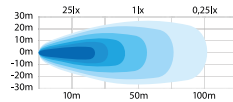

Art. 5809238
€ 79,00 excl. VAT / € 95,59 incl. VAT
UNITY WORK LIGHT 64W LED