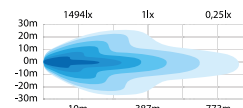

DUAL POSITION LIGHT

**SIBERIA BUSH RANGER 7"
DRIVING LIGHT LED**

Art. 5809189

€ 159,00 excl. VAT / € 192,39 incl. VAT