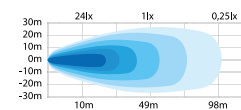

Art. 5809001
€ 49,95 excl. VAT / € 60,44 incl. VAT
WORK LIGHT 13W LED

ARTICLE	5809000	5809519	5809527	5809529	5809515	5809516	5809517	5809001
VOLTAGE	9-30V DC	9-32V DC	9-32V DC	9-32V DC	9-32V DC	9-32V DC	9-32V DC	10-32V DC
CONSUMPTION	10W	22W	18W	9W	9W	9W	25W	13W
THEORETICAL LUMEN	1080	2660	1710	950	950	950	3040	1260
ACTUAL LUMEN	468	1945	1210	600	600	600	2200	788
IP-CLASS	IP67	IP67/IP69K	IP67/IP69K	IP67/IP69K	IP67/IP69K	IP67/IP69K	IP67/IP69K	IP67
CONNECTION	Cable	Cable	Cable	Cable	Cable	Cable	Cable	Cable
CABLE LENGTH	300mm	520mm	520mm	520mm	520mm	520mm	1000mm	400mm
ON/OFF SWITCH	-	-	-	Yes	-	-	-	-
MATERIAL HOUSING	Aluminum	Aluminum	Aluminum	Aluminum	Aluminum	Aluminum	Aluminum	Aluminum
MATERIAL LENS	Acrylic	Polycarbonate	Polycarbonate	Polycarbonate	Polycarbonate	Polycarbonate	Polycarbonate	PC
LENGTH	72mm	-	100mm	100mm	100mm	-	108mm	-
DEPTH	40,5mm	48mm	40mm	40/57mm	40mm	41,5mm	48 mm	60mm
HEIGHT	65mm	-	118mm	118mm	118mm	-	126,5mm	-
HEIGHT INCLUDING BRACKET	81mm	137mm	129mm	184,5mm	129mm	133mm	137mm	110mm
DIAMETER	-	114mm	-	-	-	107mm	-	88mm
OPERATING TEMPERATURE	-35°C · +60°C	-30°C · +65°C	-30°C · +65°C	-30°C · +65°C	-30°C · +65°C	-30°C · +65°C	-30°C · +65°C	-40°C · +50°C
E-APPROVED	No	No	No	No	No	No	ECE R23	ECE R23
EMC-CERTIFICATE	ECE R10	ECE R10	ECE R10	ECE R10	ECE R10	ECE R10	ECE R10	ECE R10