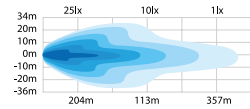

Use the QR code to check out the product video.

Art. 5809131
€ 179,00 excl. VAT / € 216,59 incl. VAT

DARK KNIGHT NUUK LED BAR 14''

Voltage	9-36V DC	Material housing	Aluminium
Consumption	67	Material lens	Polycarbonate
Theoretical lumen	7600	Length	353 mm
Actual lumen	6500	Depth	69,8 mm
1 lux @	357	Height	38,5 mm
IP-class	IP68/IP69K	Height including bracket	51,3
Beam pattern	Combo	Operating temperature	-40°C - +60°C
Position light	White and amber	E-approved	ECE R7, R112
Connection	DT-4	Ref	27,5
Cable length	500 mm	EMC-certificate	ECE R10