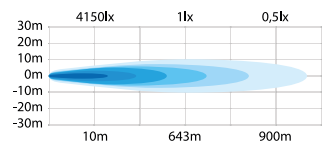

AMBASSADOR DRIVING LIGHT 9'' *LED*

Get that statement look. Ambassador Limited Edition is a high-quality driving light. The components are specifically designed for Ambassador with the aim of ensuring quality and function. Ambassador Limited Edition comes with a yellow lens and two different colors on the frame/ring. Choose between black or chrome. Both colors are included. Choose the color that suits you and your vehicle best.

€ 385,00 excl. VAT / € 465,85 incl. VAT

Voltage	10-32V DC
Consumption	67W
Theoretical lumen	5535
Actual lumen	3879
1 lux @	643m
IP-class	IP66/IP68
Beam pattern	Spot
Position light	White and amber
Connection	Cable

Cable length	3000mm
Material housing	Aluminium
Material lens	Polycarbonate
Diameter	230,5mm
Depth	132mm
Height including bracket	245mm
Operating temperature	-40°C · +40°C
E-approved	No
EMC-certificate	ECE R10