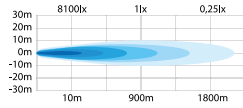

**SPOT BEAM EDITION
DUAL POSITION LIGHT**

**SIBERIA NIGHT RANGER
SPOT 7" DRIVING LIGHT LED**

Art. 5809207

€ 149,00 excl. VAT / € 180,29 incl. VAT