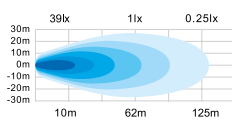

Art. 5809237
€ 39,00 excl. VAT / € 47,19 incl. VAT
UNITY WORK LIGHT 31W LED