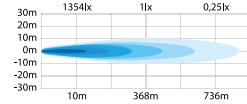

DUAL POSITION LIGHT

Art. 5809170

€ 149,00 excl. VAT / € 180,29 incl. VAT

SIBERIA SR LED BAR 12"

Art. 5809171

€ 179,00 excl. VAT / € 216,59 incl. VAT

SIBERIA SR LED BAR 22"

Art. 5809172

€ 219,00 excl. VAT / € 264,99 incl. VAT

SIBERIA SR LED BAR 32"

Art. 5809173

€ 259,00 excl. VAT / € 313,39 incl. VAT

SIBERIA SR LED BAR 42"

Art. 5809174

€ 329,00 excl. VAT / € 398,09 incl. VAT

SIBERIA SR LED BAR 50"

ARTICLE	5809170	5809171	5809172	5809173	5809174
VOLTAGE	10-40V DC	10-40V DC	10-40V DC	10-40V DC	10-40V DC
CONSUMPTION	32W	59W	95W	130W	155W
THEORETICAL LUMEN	4000	8000	12000	16000	19200
ACTUAL LUMEN	2200	4254	5641	7434	8570
1 LUX @	368m	447m	444m	464m	443m
IP-CLASS	IP67/IP69K	IP67/IP69K	IP67/IP69K	IP67/IP69K	IP67/IP69K
BEAM PATTERN	Spot	Combo	Combo	Combo	Combo
POSITION LIGHT	Amber and white	Amber and white	Amber and white	Amber and white	Amber and white
CONNECTION	DT-4	DT-4	DT-4	Cable	Cable
CABLE LENGTH	500mm	500mm	500mm	2500mm	2500mm
MATERIAL HOUSING	Aluminium	Aluminium	Aluminium	Aluminium	Aluminium
MATERIAL LENS	Polycarbonate	Polycarbonate	Polycarbonate	Polycarbonate	Polycarbonate
LENGTH	300,6mm	555,6mm	813,6mm	1065,6mm	1269,6mm
DEPTH	55,5mm	55,5mm	55,5mm	55,5mm	55,5mm
HEIGHT	45mm	45mm	45mm	45mm	45mm
HEIGHT INCLUDING BRACKET	65mm	65mm	65mm	65mm	65mm
OPERATING TEMPERATURE	-30°C · +65°C	-30°C · +65°C	-30°C · +65°C	-30°C · +65°C	-30°C · +65°C
E-APPROVED	ECE R112, R7	ECE R112, R7	ECE R112, R7	ECE R112, R7	ECE R112, R7
REF	30	50	50	50	50
EMC-CERTIFICATE	ECE R10	ECE R10	ECE R10	ECE R10	ECE R10