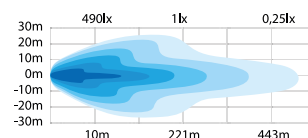

SIDE SHOOTER LED BAR 4''

Voltage	9-32V DC	Material housing	Aluminium
Consumption	27W	Material lens	Polycarbonate
Theoretical lumen	3540	Length	97mm
Actual lumen	2097	Depth	73mm
1 lux @	221m	Height	78mm
IP-class	IP67	Height including bracket	89mm
Beam pattern	Combo	Operating temperature	20°C - +45°C
Position light	No	E-approved	ECE R112
Connection	Cable	Ref	12,5
Cable length	520mm	EMC-certificate	ECE R10