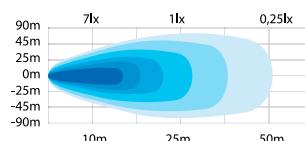

Use the QR code to check out the product video.