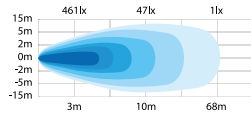

NEW

ADR

Art. 5908530
€ 249,00 excl. VAT / € 301,29 incl. VAT

**DARK KNIGHT PRESIDENT
WORK LIGHT 35W LED**

NEW

ADR

Art. 5908533
€ 249,00 excl. VAT / € 301,29 incl. VAT

**DARK KNIGHT PRESIDENT
WORK LIGHT 35W LED**

NEW

ADR

Art. 5908532
€ 189,00 excl. VAT / € 228,69 incl. VAT

**DARK KNIGHT PRESIDENT WORK
LIGHT 35W LED**

NEW

ADR

Art. 5908531
€ 149,00 excl. VAT / € 180,29 incl. VAT

**DARK KNIGHT PRESIDENT
WORK LIGHT/REVERSING
LIGHT 18W LED**

NEW

ADR

Art. 5908534
€ 199,00 excl. VAT / € 240,79 incl. VAT

**DARK KNIGHT PRESIDENT WORK
LIGHT 70W LED**

ARTICLE	5908530	5908531	5908532	5908533	5908534
VOLTAGE	12-70V DC	12-70V DC	12-70V DC	12-70V DC	12-70V DC
CONSUMPTION	35W	18W	35W	35W	70W
THEORETICAL LUMEN	4512	2460	4512	4512	7100
ACTUAL LUMEN	3000	1750	3000	3000	5400
IP-CLASS	IP69K	IP69K	IP69K	IP69K	IP69K
BEAM PATTERN	Flood	Flood	Flood	Flood	Flood
POSITION LIGHT	Red	No	No	Amber	No
CONNECTION	Cable	Cable	Cable	Cable	DT-2
CABLE LENGTH	2000 mm	2000 mm	2000 mm	2000 mm	2000 mm
MATERIAL HOUSING	Aluminum	Aluminum	Aluminum	Aluminum	Aluminum
MATERIAL LENS	Polycarbonate	Polycarbonate	Polycarbonate	Polycarbonate	Polycarbonate
LENGTH	109 mm	109 mm	109 mm	109 mm	109 mm
HEIGHT	109 mm	109 mm	109 mm	109 mm	109 mm
DEPTH	49 mm	49 mm	49 mm	49 mm	70 mm
HEIGHT INCLUDING BRACKET	133 mm	133 mm	133 mm	133 mm	133 mm
OPERATING TEMPERATURE	-40°C.+40°C	-40°C.+40°C	-40°C.+40°C	-40°C.+40°C	-40°C.+40°C
ADR-APPROVED	Yes	Yes	Yes	Yes	Yes
E-APPROVED	No	ECE R23	No	No	No
EMC-CERTIFICATE	ECE R10	ECE R10	ECE R10	ECE R10	ECE R10