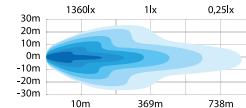

DUAL POSITION LIGHT

**SIBERIA BUSH RANGER 9"
DRIVING LIGHT LED**

Art. 5809190

€ 219,00 excl. VAT / € 264,99 incl. VAT