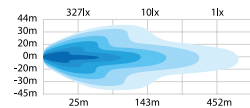

Art. 5809133
€ 279,00 excl. VAT / € 337,59 incl. VAT

DARK KNIGHT NUUK LED BAR 30''

Voltage	9-36V DC	Material housing	Aluminium
Consumption	154 W	Material lens	Polycarbonate
Theoretical lumen	17 100	Length	758 mm
Actual lumen	14 200	Depth	69,8 mm
1 lux @	481	Height	38,5 mm
IP-class	IP68/69K	Height including bracket	51,3 mm
Beam pattern	Combo	Operating temperature	-40°C - +60°C
Position light	White and amber	E-approved	ECE R7, R112
Connection	Cable	Ref	50
Cable length	2500mm	EMC-certificate	ECE R10