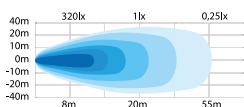

Use the QR-code and check out the product video.

**E-APPROVED
REVERSING LIGHT**