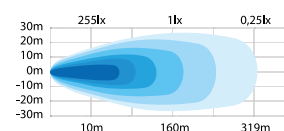

Material housing	Aluminum
Material lens	Polycarbonate
Length	92,93mm
Height	74,1mm
Depth	74,57mm
Height including bracket	87,56mm
Operating temperature	-30°C - +65°C
E-approved	No
EMC-certificate	ECE R10