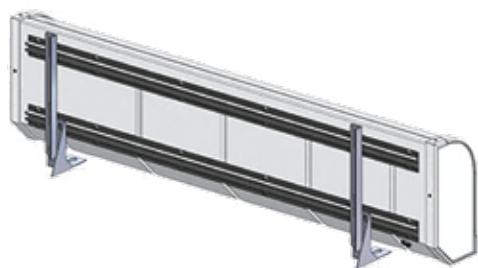

ILLUMILED TRUCKSIGNS

“LIGHTBAR” MOUNTINGBRACKETS

These brackets can be attached to a spotlight clamp of a lightbar.

Art. 183AI9305

€ 69,00 excl. VAT / € 83,49 incl. VAT