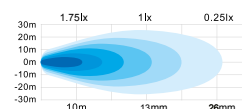

Cable length	2500 mm
Material housing	Aluminum
Material lens	Polycarbonate
Length	300,6 mm
Depth	55,5 mm
Height	45 mm
Height including bracket	65 mm
Operating temperature	-30°C - +65°C
E-approved	ECE R148
EMC-certificate	ECE R10