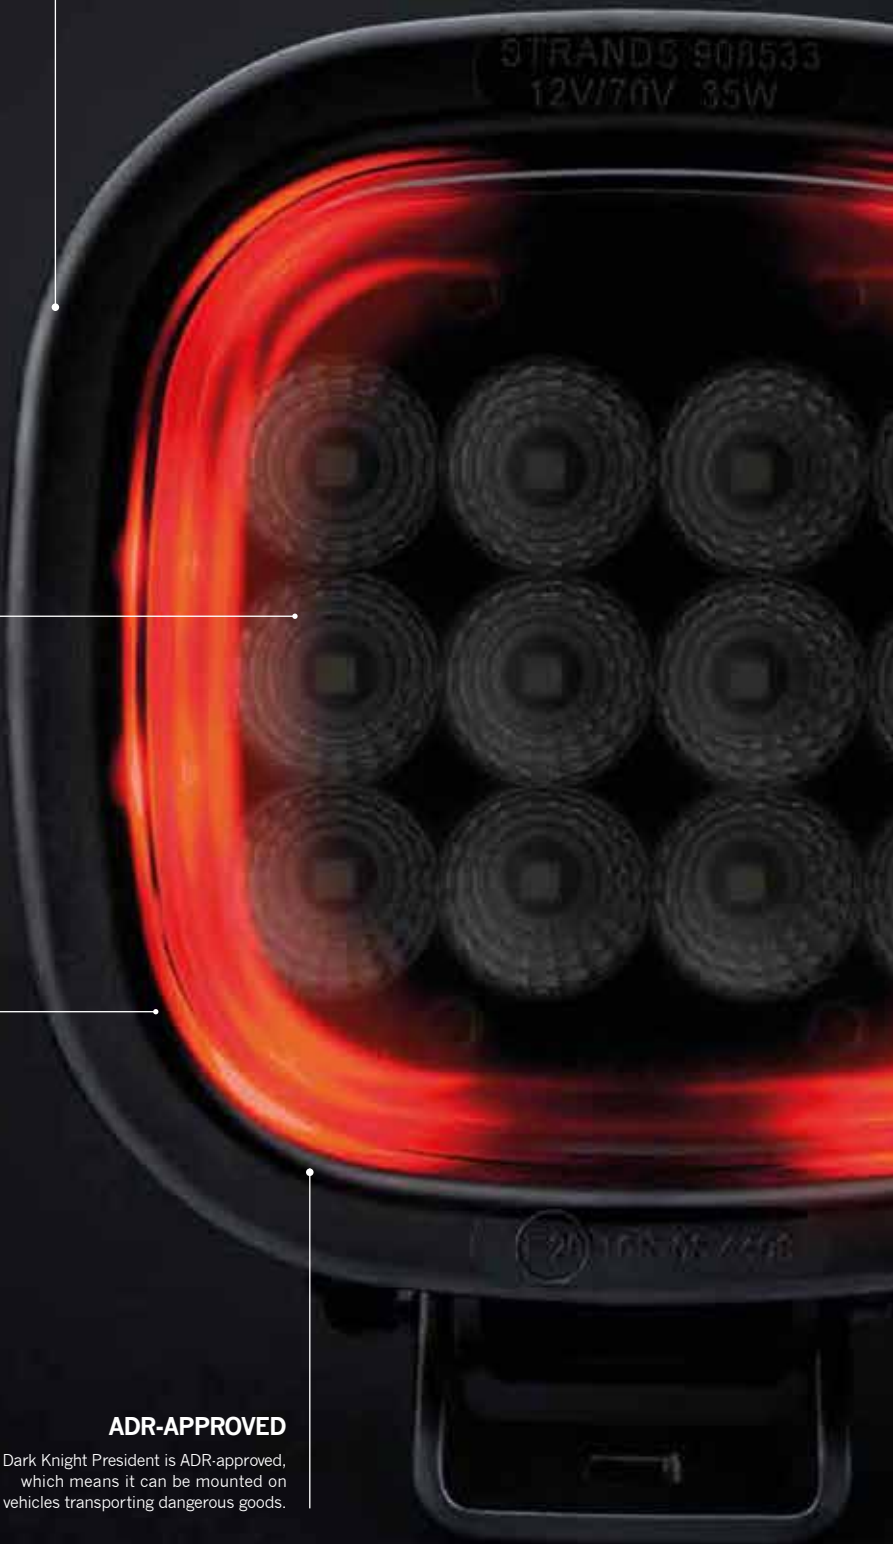

SIX-YEAR FUNCTION WARRANTY

All models in the series come with a six-year function warranty that speaks for itself. President represents sustainability at the highest level.

PERFECT FOR MOST APPLICATIONS

Comes in models that perform from 1750 lumens to 5400 lumens. Perfect for most applications – quads, trucks or excavators.

ALL-BLACK DESIGN

Super-slim design and a dark-tinted lens create a sober black appearance. Comes with an eye-catching position light in amber or red.

ADR-APPROVED

Dark Knight President is ADR-approved, which means it can be mounted on vehicles transporting dangerous goods.

Use the QR code to check out the product video.