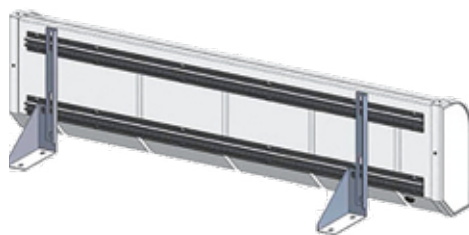

“FLAT ROOF” MOUNTINGBRACKETS

These brackets can be used for mounting of a trucksign on a flat roof cabin.

Art. 183AI9304

€ 69,00 excl. VAT / € 83,49 incl. VAT