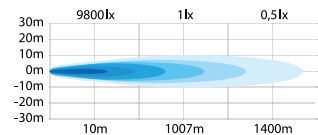

AMBASSADOR 9'' DRIVING LIGHT *LED*

The professional driver's first choice. Ambassadors' light beam exceeds everything you see and literally turns night into day in a long distance, pushing out 1 lux at 1007 meters. Designed in Sweden and manufactured in Europe. All the components are unique, specifically designed for Ambassador. It comes with exciting features – dual position light and a Nitto Denko breathing function that keeps the moisture away. The lens is made of unbreakable polycarbonate that has been sent for treatment in Germany to be highly durable against stone shoots and scratches.

€ 329,00 excl. VAT / € 398,09 incl. VAT

Voltage	10-32V DC
Consumption	70W
Theoretical lumen	5535
Actual lumen	4040
1 lux @	1007m
IP-class	IP68
Beam pattern	Spot
Position light	White and amber
Connection	Cable

Cable length	3000mm
Material housing	Aluminium
Material lens	Polycarbonate
Diameter	230,5mm
Depth	132mm
Height including bracket	245mm
Operating temperature	-40°C · +40°C
E-approved	No
EMC-certificate	ECE R10