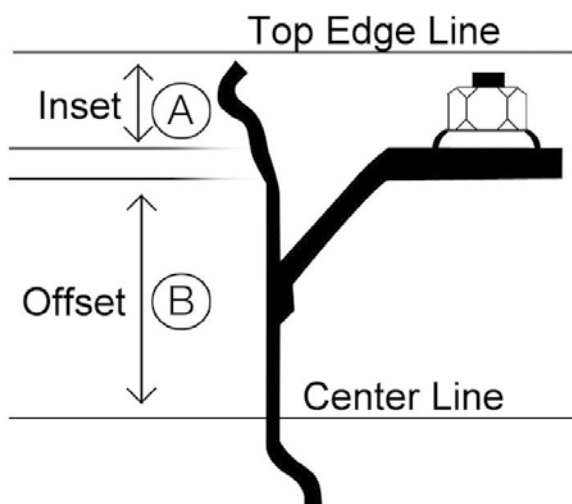

“BOLT- ON” WHEEL TRIMS 22.5”

“BOLT-ON” WHEEL TRIMS 17.5”