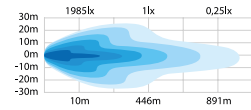

DUAL POSITION LIGHT

Art. 5809217
€ 379,00 excl. VAT / € 458,59 incl. VAT
SIBERIA NIGHT GUARD WARNING LIGHT LED BAR 22''