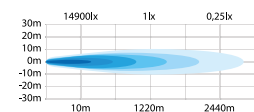

Use the QR code to check out the product video.