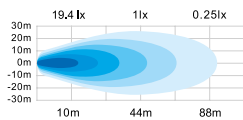

NEW

NEW

ARTICLE	5809234	5809236	5809237	5809238	5809240	5809239
VOLTAGE	10-32V DC	10-32V DC	10-40V DC	10-40V DC	10-40V DC	10-40V DC
CONSUMPTION	10W	19W	31W	64W	92W	149W
THEORETICAL LUMEN	1520	3040	2750	6187	15000	21600
ACTUAL LUMEN	931	1942	2200	5200	7366	13000
IP-CLASS	IP68	IP68	IP67/IP69K	IP67/IP69K	IP67/IP69K	IP67/IP69K
CONNECTION	DT	DT	DT	DT	DT	DT
CABLE LENGTH	500mm	250mm	520mm	520mm	500mm	200mm
MATERIAL HOUSING	Aluminum	Aluminum	Aluminum	Aluminum	Aluminum	Aluminum
MATERIAL LENS	Polycarbonate	Polycarbonate	Polycarbonate	Polycarbonate	Polycarbonate	Polycarbonate
LENGTH	52,11mm	-	70,4mm	101mm	110,27mm	135mm
DIAMETER	-	84,4mm	-	-	-	-
DEPTH	26,13mm	54,72mm	41mm	45mm	57,6mm	90,4mm
HEIGHT	67,03	-	85,2mm	114,4mm	110,26mm	118mm
HEIGHT INCLUDING BRACKET	112,2mm	112,2mm	95,5mm	120mm	144,13mm	152,2mm
OPERATING TEMPERATURE	-30°C - +65°C	-30°C - +80°C	-30°C - +65°C	-30°C - +65°C	-30°C - 65°C	-30°C - +65°C
E-APPROVED	ECE R23	No	No	No	No	No
EMC-CERTIFICATES	ECE R10	ECE R10, CISPR Class 2	ECE R10	ECE R10	ECE R10	ECE R10