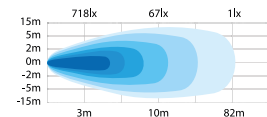

ARTICLE	5908530	5908531	5908532	5908533	5908534
VOLTAGE	12-70V DC	12-70V DC	12-70V DC	12-70V DC	12-70V DC
CONSUMPTION	35W	18W	35W	35W	70W
THEORETICAL LUMEN	4512	2460	4512	4512	7100
ACTUAL LUMEN	3000	1750	3000	3000	5400
IP-CLASS	IP69K	IP69K	IP69K	IP69K	IP69K
BEAM PATTERN	Flood	Flood	Flood	Flood	Flood
POSITION LIGHT	Red	No	No	Amber	No
CONNECTION	Cable	Cable	Cable	Cable	DT-2
CABLE LENGTH	2000 mm	2000 mm	2000 mm	2000 mm	2000 mm
MATERIAL HOUSING	Aluminum	Aluminum	Aluminum	Aluminum	Aluminum
MATERIAL LENS	Polycarbonate	Polycarbonate	Polycarbonate	Polycarbonate	Polycarbonate
LENGTH	109 mm	109 mm	109 mm	109 mm	109 mm
HEIGHT	109 mm	109 mm	109 mm	109 mm	109 mm
DEPTH	49 mm	49 mm	49 mm	49 mm	70 mm
HEIGHT INCLUDING BRACKET	133 mm	133 mm	133 mm	133 mm	133 mm
OPERATING TEMPERATURE	-40°C.+40°C	-40°C.+40°C	-40°C.+40°C	-40°C.+40°C	-40°C.+40°C
ADR-APPROVED	Yes	Yes	Yes	Yes	Yes
E-APPROVED	No	ECE R23	No	No	No
EMC-CERTIFICATE	ECE R10	ECE R10	ECE R10	ECE R10	ECE R10