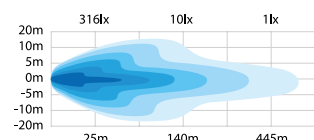

Use the QR code to check out the product video.