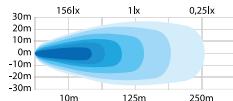

ARTICLE	5809234	5809236	5809237	5809238	5809240	5809239
VOLTAGE	10-32V DC	10-32V DC	10-40V DC	10-40V DC	10-40V DC	10-40V DC
CONSUMPTION	10W	19W	31W	64W	92W	149W
THEORETICAL LUMEN	1520	3040	2750	6187	15000	21600
ACTUAL LUMEN	931	1942	2200	5200	7366	13000
IP-CLASS	IP68	IP68	IP67/IP69K	IP67/IP69K	IP67/IP69K	IP67/IP69K
CONNECTION	DT	DT	DT	DT	DT	DT
CABLE LENGTH	500mm	250mm	520mm	520mm	500mm	200mm
MATERIAL HOUSING	Aluminum	Aluminum	Aluminum	Aluminum	Aluminum	Aluminum
MATERIAL LENS	Polycarbonate	Polycarbonate	Polycarbonate	Polycarbonate	Polycarbonate	Polycarbonate
LENGTH	52,11mm	-	70,4mm	101mm	110,27mm	135mm
DIAMETER	-	84,4mm	-	-	-	-
DEPTH	26,13mm	54,72mm	41mm	45mm	57,6mm	90,4mm
HEIGHT	67,03	-	85,2mm	114,4mm	110,26mm	118mm
HEIGHT INCLUDING BRACKET	112,2mm	112,2mm	95,5mm	120mm	144,13mm	152,2mm
OPERATING TEMPERATURE	-30°C - +65°C	-30°C - +80°C	-30°C - +65°C	-30°C - +65°C	-30°C - 65°C	-30°C - +65°C
E-APPROVED	ECE R23	No	No	No	No	No
EMC-CERTIFICATES	ECE R10	ECE R10, CISPR Class 2	ECE R10	ECE R10	ECE R10	ECE R10