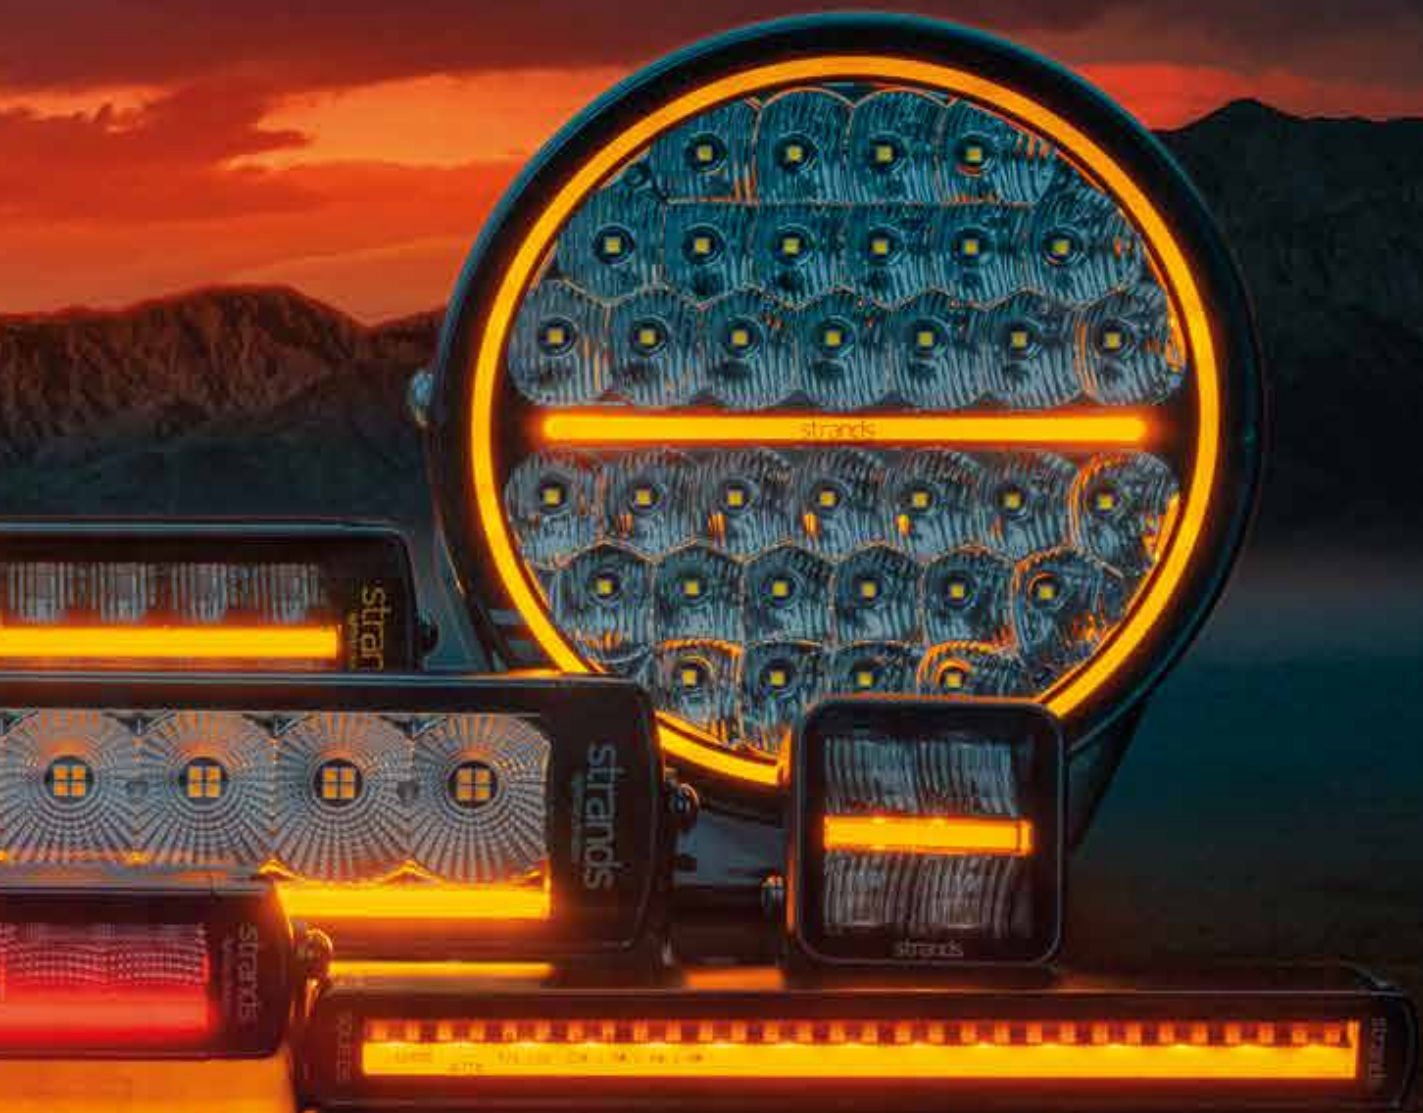

WELCOME TO THE FUTURE

This is Dark Knight Nuuk. The next generation of LED bars. A real game-changer. Better performance. Less consumption. Ready to break new ground, developed for electric vehicles. Comes with a sophisticated dark look and passion in every

detail. Developed with the environment, the driver, and the optimal lighting experience in focus. The light beam creates the perfect balance and gives you a light where you need it the most.

SIBERIA

Welcome to the future. This is Siberia. Innovative lighting from Strands Lighting Division. Pushing the boundaries and redefining what light can do with the pioneering design combined with revolutionary features. The multi-color position light characterizes all members of Siberia. Siberia is for you who want to boost your passion, vehicle, and driving experience. Created for you who are looking for the latest both when it comes to performance, function, and design.