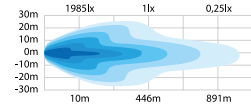

DUAL POSITION LIGHT

Art. 5809212
€ 295,00 excl. VAT / € 356,95 incl. VAT
SIBERIA NIGHT GUARD WARNING LIGHT LED BAR 20''