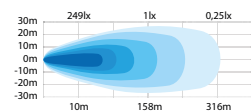

SIBERIA NEXT LEVEL WORK LIGHT LED BAR 38''

Voltage	9-32V DC
Consumption	300W
Theoretical lumen	57 600
Actual lumen	32 000
1 lux	158m
IP-class	IP67/IP69K
Beam pattern	Flood
Position light	White, red and amber
Connection	Cable
Cable length	2500mm

Material housing	Aluminum
Material lens	Polycarbonate
Length	952mm
Depth	54,2mm
Height	76mm
Height including bracket	89mm
Operating temperature	-30°C - +65°C
E-approved	No
EMC-certificate	ECE R10, CISPR 25 Class 3