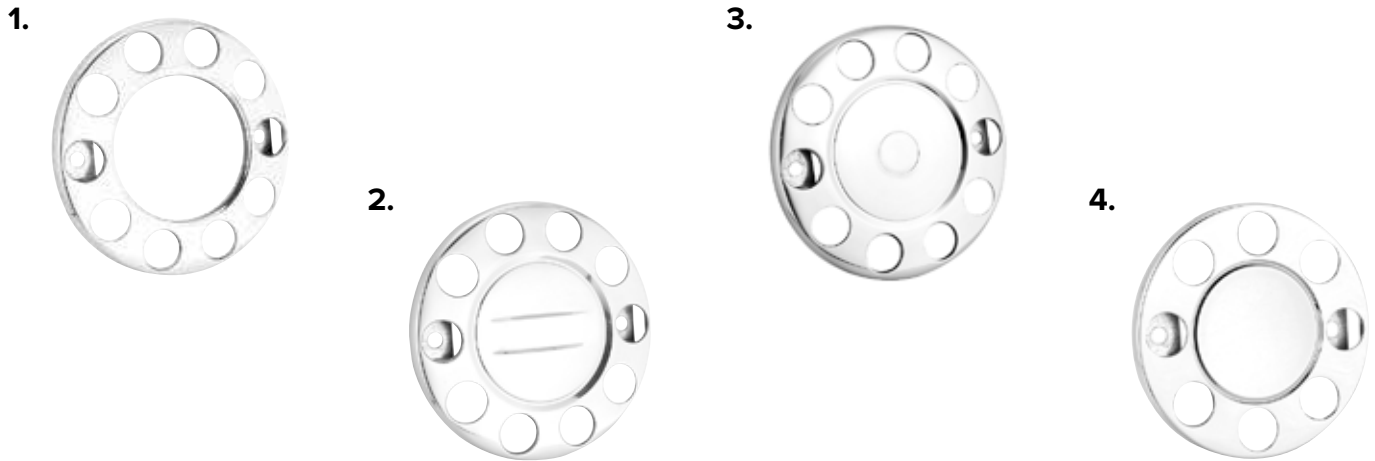

STAINLESS STEEL WHEEL-NUT PROTECTOR COVERS

ARTICLE	Picture n°	Center	Wheelsize	Wheeltype	Number of holes	Pitch Circle Diameter	EXCL. VAT	INCL. VAT
31012322	1	Open	22.5"	Steel	10	335mm	€ 30,00	€ 36,30
31012422	1	Open	22.5"	Alloy	10	335mm	€ 30,00	€ 36,30
31015522	2	Closed	22.5"	Steel	10	335mm	€ 30,00	€ 36,30
31015622	2	Closed	22.5"	Alloy	10	335mm	€ 30,00	€ 36,30
31015722	3	Closed	22.5"	Steel	10	335mm	€ 30,00	€ 36,30
31015822	3	Closed	22.5"	Alloy	10	335mm	€ 30,00	€ 36,30
31012320	1	Open	17.5"	Steel	6	245mm	€ 35,00	€ 42,35
31012321	1	Open	17.5"-19.5"	Steel	8	275mm	€ 35,00	€ 42,35
31015520	4	Closed	17.5"	Steel	6	245mm	€ 35,00	€ 42,35
31015521	4	Closed	17.5"-19.5"	Steel	8	275mm	€ 35,00	€ 42,35