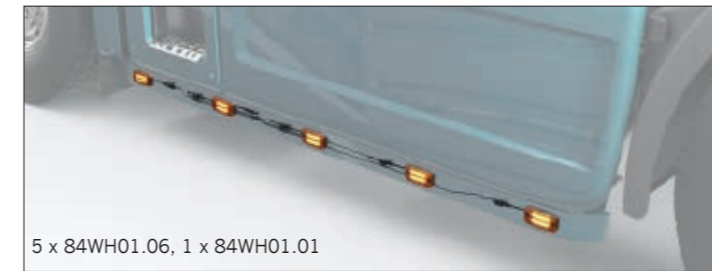

DAF NewGen wheelbase 4000mm

surface black KTL, paintable

NEDKING Old School Sidebars are produced from Aluminium and KTL treated against corrosion. The ends are close-welded and grinded. All bolts and nuts are stainless steel 304. They can be individually painted on top or powdercoated. You have three options for wiring and choosing from the below

1. do everything yourself, taking a lot of time, or
2. use 84WH01.09* as a splitter between original SML and .01, or
3. use 84WH01.02** for an all the way connection to truck's electric

ARTICLE	DESCRIPTION	QTY/ TRUCK	EXCL. VAT	INCL. VAT
84DAF30001	sidebars L & R with 4mm brackets and mounting hardware Aluminium, KTL painted	1	€ 525,00	€ 635,25
84WH01.06	SML with 2 lines LED, 150mm cable and AMP plug. L/H/W 114,4x54,2x22,3mm	10	€ 19,50	€ 23,60
84WH01.01	connector for 5 SML	2	€ 79,95	€ 96,74
84WH01.09*	connecting 01 with original SML DAF	2	€ 29,95	€ 36,24
84WH01.02**	10 m cable, connecting 01 with truck's electric/dashboard	2	€ 44,95	€ 54,39

MAN TG3 wheelbase 3600mm

surface black KTL, paintable

NEDKING Old School Sidebars are produced from Aluminium and KTL treated against corrosion. The ends are close-welded and grinded. All bolts and nuts are stainless steel 304. They can be individually painted on top or powdercoated. You have three options for wiring and choosing from the below

1. do everything yourself, taking a lot of time, or
2. use 84WH01.03, .07, .08, .10* to connect to the rear light, or
3. use 84WH01.02** for an all the way connection to truck's electric