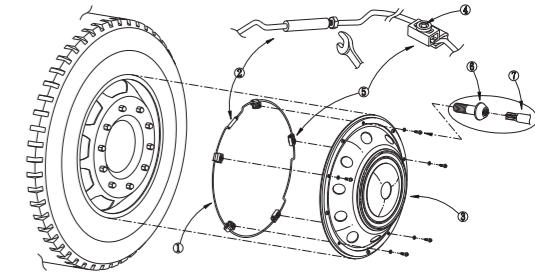

“LOCK-RING” system

STAINLESS STEEL WHEEL-NUT PROTECTOR COVERS

ARTICLE	Picture n°	Center	Wheelsize	Wheeltype	Number of holes	Pitch Circle Diameter	EXCL. VAT	INCL. VAT
31012322	1	Open	22.5"	Steel	10	335mm	€ 30,00	€ 36,30
31012422	1	Open	22.5"	Alloy	10	335mm	€ 30,00	€ 36,30
31015522	2	Closed	22.5"	Steel	10	335mm	€ 30,00	€ 36,30
31015622	2	Closed	22.5"	Alloy	10	335mm	€ 30,00	€ 36,30
31015722	3	Closed	22.5"	Steel	10	335mm	€ 30,00	€ 36,30
31015822	3	Closed	22.5"	Alloy	10	335mm	€ 30,00	€ 36,30
31012320	1	Open	17.5"	Steel	6	245mm	€ 35,00	€ 42,35
31012321	1	Open	17.5"-19.5"	Steel	8	275mm	€ 35,00	€ 42,35
31015520	4	Closed	17.5"	Steel	6	245mm	€ 35,00	€ 42,35
31015521	4	Closed	17.5"-19.5"	Steel	8	275mm	€ 35,00	€ 42,35