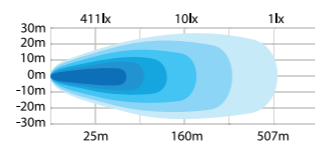

DARK KNIGHT IDENTITY LED BAR 20''

€ 249,00 excl. VAT / € 301,29 incl. VAT

Voltage	9-36V DC
Consumption	115W
Theoretical lumen	13 000
Actual lumen	11 000
1 lux @	507 m
IP-class	IP68/IP69K
Color temperature	5000
Position light	White and amber
Connection	DT-4
Cable length	500 mm

Material housing	Aluminium
Material lens	Polycarbonate
Length	520 mm
Depth	55,5 mm
Height	58 mm
Height including bracket	75 mm
Operating temperature	-40°C - +60°C
Ref	50
E-approved	ECE R112, R7
EMC-certificate	ECE R10