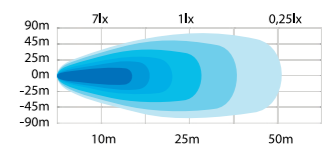

Use the QR code to check out the product video.