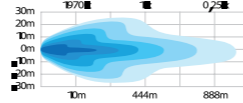

Art. 5809172
€ 239,00 excl. VAT / € 289,19 incl. VAT
SIBERIA SR LED BAR 32"