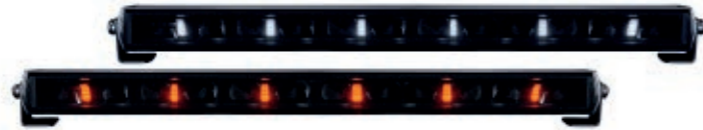

Art. 5809132
€ 229,00 excl. VAT / € 277,09 incl. VAT

DARK KNIGHT NUUK LED BAR 20''

Voltage	9-36V DC	Material housing	Aluminium
Consumption	94	Material lens	Polycarbonate
Theoretical lumen	11 400	Length	515 mm
Actual lumen	9500	Depth	69,8 mm
1 lux @	452	Height	38,5 mm
IP-class	IP68/IP69K	Height including bracket	51,3
Beam pattern	Combo	Operating temperature	-40°C - +60°C
Position light	White and amber	E-approved	ECE R7, R112
Connection	DT-4	Ref	40
Cable length	500 mm	EMC-certificate	ECE R10