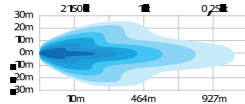

Art. 5809173
€ 289,00 excl. VAT / € 349,69 incl. VAT
SIBERIA SR LED BAR 42"