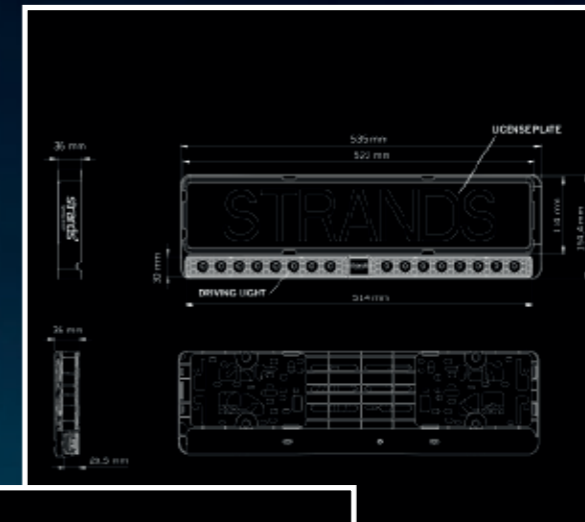

NUUK E-LINE LOW PROFILE

Part No. 5809134

€ 189,00 excl. VAT / € 228,69 incl. VAT

NUUK E-LINE LOW PROFILE LED BAR

Voltage	9-36V DC	Material housing	Aluminium
Consumption	108 W	Material lens	Polycarbonate
Theoretical lumen	8800	Length	514 mm
Actual lumen	7800	Depth	36,7 mm
1 lux @	417	Height	30 mm
IP-class	IP68/69K	Height including bracket	39,5 mm
Beam pattern	Optimized	Operating temperature	-40°C - +60°C
Color temperature	5000K	E-approved	ECE R149
Connection	DT-3	Ref	40
Cable length	2500mm	EMC-certificate	ECE R10

Part No. 5809138

€ 199,00 excl. VAT / € 240,79 incl. VAT

NUUK E-LINE DUO LICENSE PLATE LED BAR

Voltage	9-36V DC	Material housing	Aluminium
Consumption	95 W	Material lens	Polycarbonate
Theoretical lumen	9200	Length	535 mm
Actual lumen	8793	Depth	36 mm
1 lux @	408	Height	154,4 mm
IP-class	IP68/69K	Height including bracket	154,4 mm
Beam pattern	Optimized	Operating temperature	-40°C - +60°C
Color temperature	5000K	E-approved	ECE R149
Connection	DT-3	Ref	20
Cable length	2500mm	EMC-certificate	ECE R10