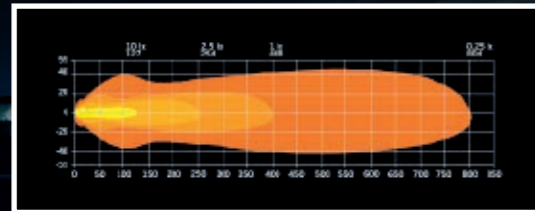

NUUK E-LINE LOW PROFILE LED BAR

Voltage	9-36V DC	Material housing	Aluminium
Consumption	108 W	Material lens	Polycarbonate
Theoretical lumen	8800	Length	514 mm
Actual lumen	7800	Depth	36,7 mm
1 lux @	417	Height	30 mm
IP-class	IP68/69K	Height including bracket	39,5 mm
Beam pattern	Optimized	Operating temperature	-40°C - +60°C
Color temperature	5000K	E-approved	ECE R149
Connection	DT-3	Ref	40
Cable length	2500mm	EMC-certificate	ECE R10