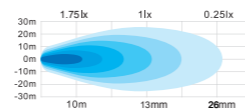

Cable length	2500 mm
Material housing	Aluminum
Material lens	Polycarbonate
Length	300,6 mm
Depth	55,5 mm
Height	45 mm
Height including bracket	65 mm
Operating temperature	-30°C - +65°C
E-approved	ECE R148
EMC-certificate	ECE R10