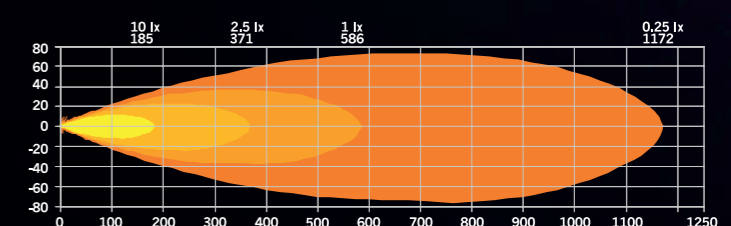

MADE FOR THE NIGHT

The shape and design of the position lights have a completely new look and superior performance: with hypnotic lines, you are drawn forward and into the future.

COVERS ALL YOUR NEEDS

The lasting materials ensure a long-lived and corrosion-free product. They also reduce weight, and combined with the DT-4 connector, the FOR9T Dragon Drive is a perfect choice for all vehicles.

DRAGON DRIVE

- ✓ MADE FOR THE NIGHT
- ✓ COVERS ALL YOUR NEEDS
- ✓ HIGH PERFORMANCE
- ✓ NO-EDGE DESIGN AND NEW LOOK

Part No. 5270968
€ 239,00 excl. VAT / € 289,19 incl. VAT

FOR9T DRAGON DRIVE 9" DRIVING LIGHT

Voltage	10-48V DC	Position light	White and Amber
Consumption	142W	Connection	DT-4
Consumption, White position light	3,5W	Cable length	150 mm
Consumption, Amber position light	3,6W	Material housing	Aluminium
Theoretical lumen	14 767 lm	Material lens	Polycarbonate
Actual lumen	9300 lm	Depth	90 mm
1 lux @	586 m	Diameter	220 mm
Color Temperature	6500K	Height including brackets	226 mm
Beam pattern	Extended beam	Operating temperature	-40°C - +65°C
IP-class	IP67	E-approved	No
Color lens	Clear/Dark	EMC-certificate	ECE R10
Color LED	White and Amber		

HIGH PERFORMANCE

The Dragon Drive is much more than a stylish addition to your vehicle. Thanks to the 9300 lumens, the extended beam has a range of 586 m @ 1 lux. The 6500-kelvin color temperature guarantees a crisp and clear output, creating high visibility ahead.