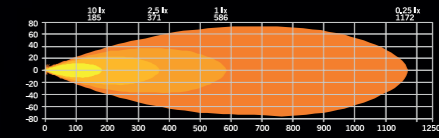

FOR9T IS PASSION

FOR9T SCALE SIDE MARKER, FRONT-/REAR POSITION LIGHT