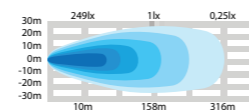

Art. 5809220

€ 199,00 excl. VAT / € 240,79 incl. VAT

SIBERIA NEXT LEVEL WORK LIGHT LED BAR 11''

Voltage	9-32V DC	Material housing	Aluminum
Consumption	75W	Material lens	Polycarbonate
Theoretical lumen	14 400	Length	286mm
Actual lumen	9200	Depth	54,2mm
1 lux	78m	Height	76mm
IP-class	IP67/IP69K	Height including bracket	89mm
Beam pattern	Flood	Operating temperature	-30°C - +65°C
Position light	White, red and amber	E-approved	No
Connection	Cable	EMC-certificate	ECE R10, CISPR 25 Class 3
Cable length	2500mm		

Art. 5809223

€ 499,00 excl. VAT / € 603,79 incl. VAT

SIBERIA NEXT LEVEL WORK LIGHT LED BAR 38''

Voltage	9-32V DC	Material housing	Aluminum
Consumption	300W	Material lens	Polycarbonate
Theoretical lumen	57 600	Length	952mm
Actual lumen	32 000	Depth	54,2mm
1 lux	158m	Height	76mm
IP-class	IP67/IP69K	Height including bracket	89mm
Beam pattern	Flood	Operating temperature	-30°C - +65°C
Position light	White, red and amber	E-approved	No
Connection	Cable	EMC-certificate	ECE R10, CISPR 25 Class 3
Cable length	2500mm		

ONE WORK LIGHT REPLACES SEVERAL

One work light, created to provide the same power as 4-15 standard 2000 lumen LED work lights. Which simplify your work considerably.

TRIPLE POSITION LIGHT

Create more opportunities through a triple position light. Choose between red, amber, or white. Try it, and you will not be disappointed.

NEXT LEVEL OF WORK LIGHTS

A powerful work light you haven't experienced before that provides a constant flow of light. Designed as an LED bar. Available in 11" and 38".

Use the QR code to check out the product video.