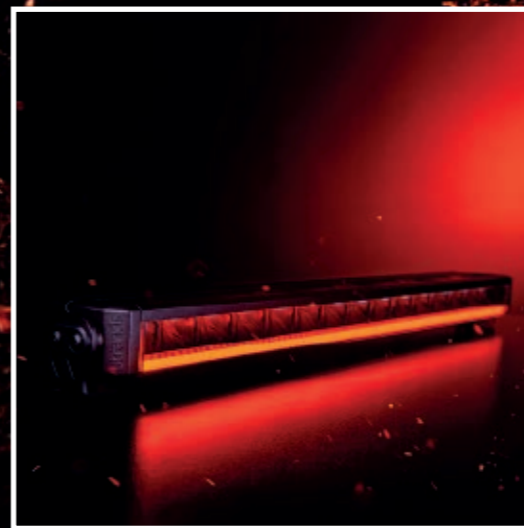

FIREFLY LED BAR

Part No. 5809401

€ 159,00 excl. VAT / € 192,39 incl. VAT

FIREFLY LED BAR 10''

Voltage	10-48V DC	Material housing	Aluminium
Consumption	75 W	Material lens	Polycarbonate
Theoretical lumen	6200	Length	277 mm
Actual lumen	5010	Depth	70 mm
1 lux @	363	Height	38,5 mm
IP-class	IP68	Height including bracket	56 mm
Beam pattern	Combo	Operating temperature	-40°C - +65°C
Position light	White and amber	E-approved	ECE R148, R149
Connection	DT-4	Ref	25
Cable length	500mm	EMC-certificate	ECER10