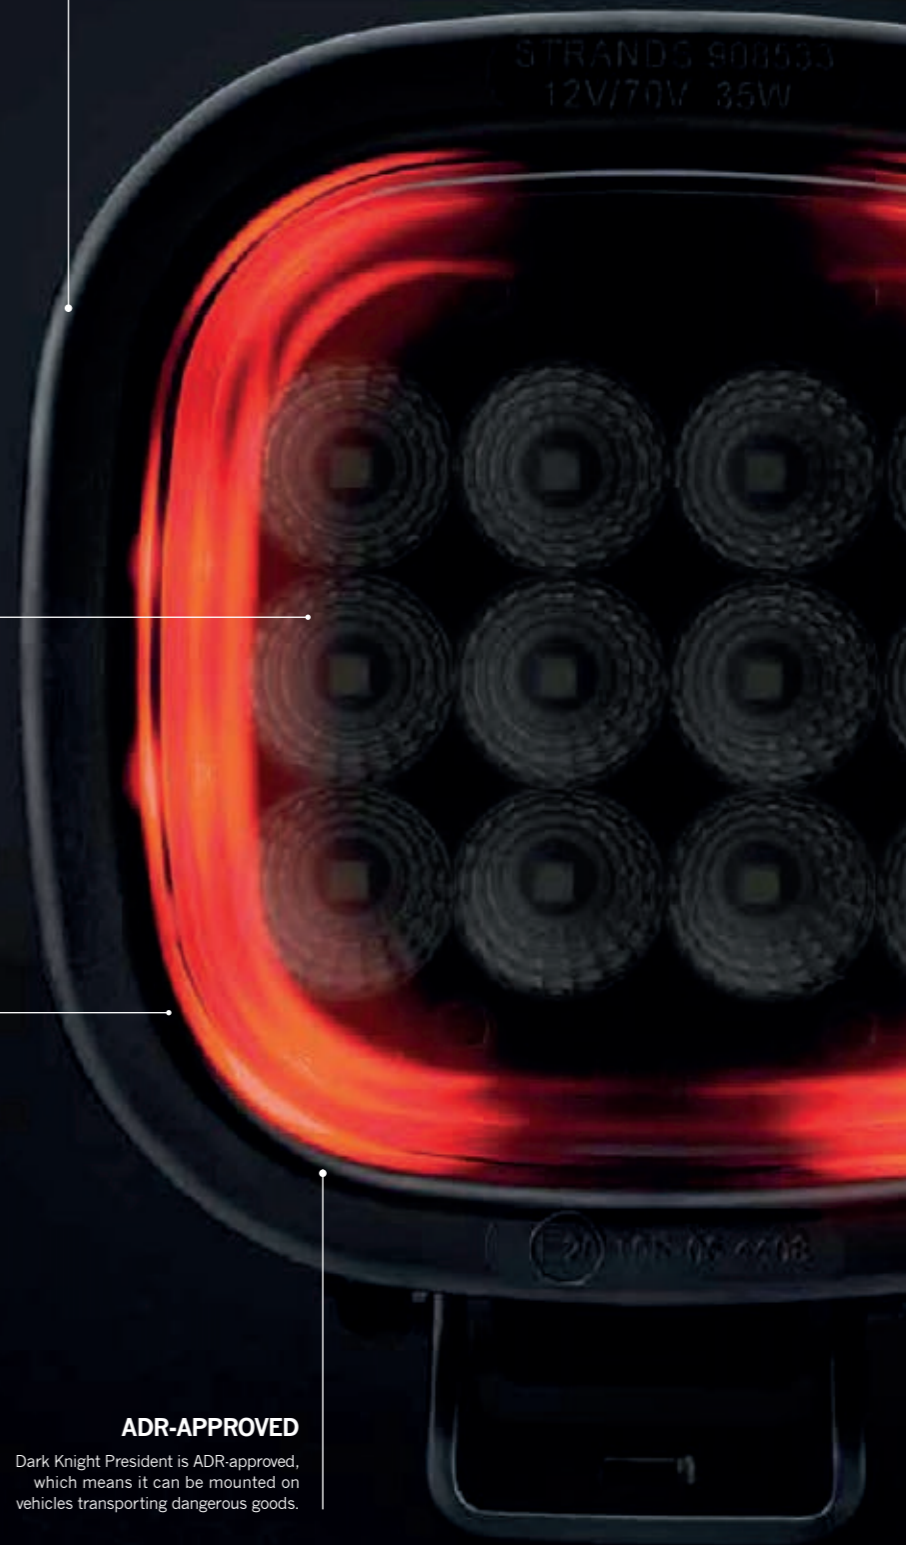

ADR-APPROVED

Dark Knight President is ADR-approved, which means it can be mounted on vehicles transporting dangerous goods.

Use the QR code to check out the product video.