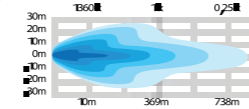

DUAL POSITION LIGHT

SIBERIA BUSH RANGER 9" DRIVING LIGHT LED

Art. 5809190

€ 219,00 excl. VAT / € 264,99 incl. VAT