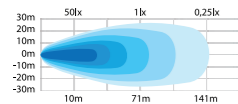

Art. 5809240
€ 119,00 excl. VAT / € 143,99 incl. VAT
UNITY WORK LIGHT 92W LED