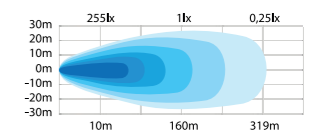

Voltage	9-32V DC	Material housing	Aluminum
Consumption	41W	Material lens	Polycarbonate
Theoretical lumen	8400	Length	92,93mm
Actual lumen	3583	Height	74,1mm
1 lux @	160m	Depth	74,57mm
IP-class	IP67/IP69K	Height including bracket	87,56mm
Beam pattern	Flood	Operating temperature	-30°C - +65°C
Position light	Red and amber	E-approved	No
Connection	DT-6	EMC-certificate	ECE R10
Cable length	500mm