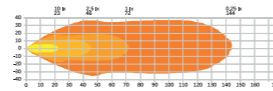

Art. 5908538
€ 279,00 excl. VAT / € 337,59 incl. VAT

**PRESIDENT
WORK LIGHT 2.0 25W LED**