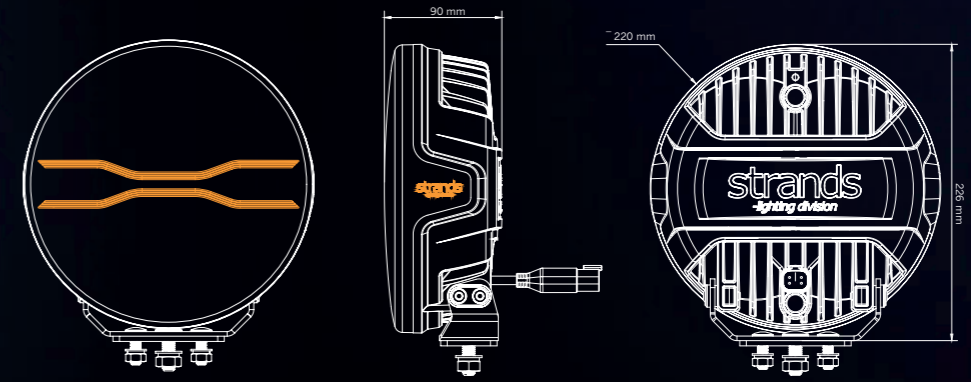

MADE FOR THE NIGHT

The shape and design of the position lights have a completely new look and superior performance: with hypnotic lines, you are drawn forward and into the future.

COVERS ALL YOUR NEEDS

The lasting materials ensure a long-lived and corrosion-free product. They also reduce weight, and combined with the DT-4 connector, the FOR9T Dragon Drive is a perfect choice for all vehicles.

DRAGON DRIVE

- ✓ MADE FOR THE NIGHT
- ✓ COVERS ALL YOUR NEEDS
- ✓ HIGH PERFORMANCE
- ✓ NO-EDGE DESIGN AND NEW LOOK

Part No. 5270968
€ 239,00 excl. VAT / € 289,19 incl. VAT

FOR9T DRAGON DRIVE 9" DRIVING LIGHT

Voltage	10-48V DC	Position light	White and Amber
Consumption	142W	Connection	DT-4
Consumption, White position light	3,5W	Cable length	150 mm
Consumption, Amber position light	3,6W	Material housing	Aluminium
Theoretical lumen	14 767 lm	Material lens	Polycarbonate
Actual lumen	9300 lm	Depth	90 mm
1 lux @	586 m	Diameter	220 mm
Color Temperature	6500K	Height including brackets	226 mm
Beam pattern	Extended beam	Operating temperature	-40°C - +65°C
IP-class	IP67	E-approved	No
Color lens	Clear/Dark	EMC-certificate	ECE R10
Color LED	White and Amber		

HIGH PERFORMANCE

The Dragon Drive is much more than a stylish addition to your vehicle. Thanks to the 9300 lumens, the extended beam has a range of 586 m @ 1 lux. The 6500-kelvin color temperature guarantees a crisp and clear output, creating high visibility ahead.