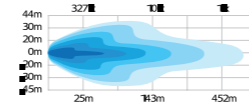

Art. 5809133
€ 279,00 excl. VAT / € 337,59 incl. VAT

DARK KNIGHT NUUK LED BAR 30''

Voltage	9-36V DC	Material housing	Aluminium
Consumption	154 W	Material lens	Polycarbonate
Theoretical lumen	17 100	Length	758 mm
Actual lumen	14 200	Depth	69,8 mm
1 lux @	481	Height	38,5 mm
IP-class	IP68/69K	Height including bracket	51,3 mm
Beam pattern	Combo	Operating temperature	-40°C - +60°C
Position light	White and amber	E-approved	ECE R7, R112
Connection	Cable	Ref	50
Cable length	2500mm	EMC-certificate	ECE R10