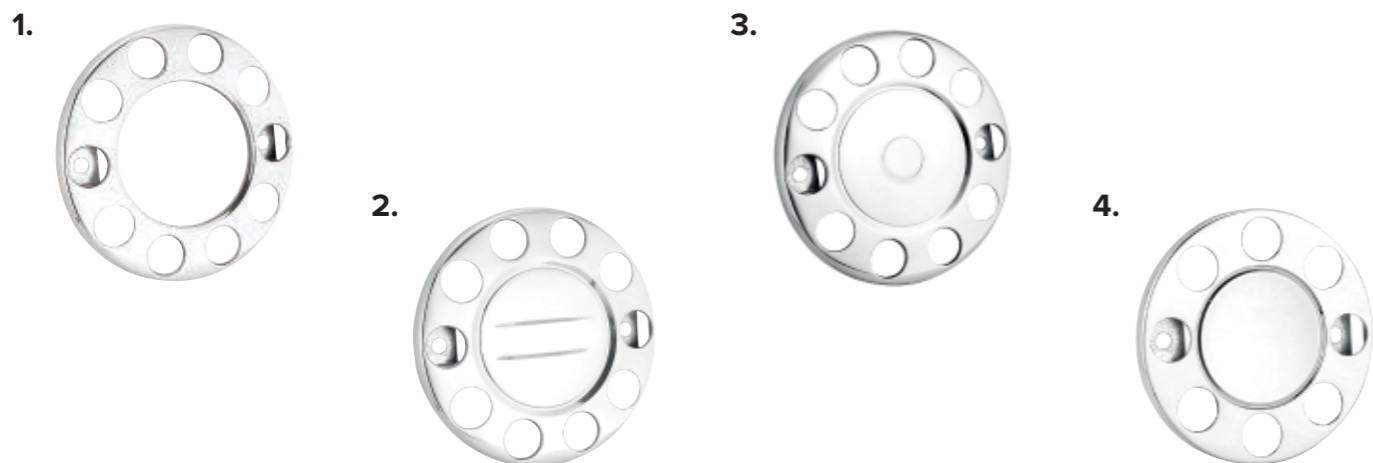

“LOCK-RING” system

STAINLESS STEEL WHEEL-NUT PROTECTOR COVERS

ARTICLE	Picture n°	Center	Wheelsize	Wheeltype	Number of holes	Pitch Circle Diameter	EXCL. VAT	INCL. VAT
31012322	1	Open	22.5"	Steel	10	335mm	€ 30,00	€ 36,30
31012422	1	Open	22.5"	Alloy	10	335mm	€ 30,00	€ 36,30
31015522	2	Closed	22.5"	Steel	10	335mm	€ 30,00	€ 36,30
31015622	2	Closed	22.5"	Alloy	10	335mm	€ 30,00	€ 36,30
31015722	3	Closed	22.5"	Steel	10	335mm	€ 30,00	€ 36,30
31015822	3	Closed	22.5"	Alloy	10	335mm	€ 30,00	€ 36,30
31012320	1	Open	17.5"	Steel	6	245mm	€ 35,00	€ 42,35
31012321	1	Open	17.5"-19.5"	Steel	8	275mm	€ 35,00	€ 42,35
31015520	4	Closed	17.5"	Steel	6	245mm	€ 35,00	€ 42,35
31015521	4	Closed	17.5"-19.5"	Steel	8	275mm	€ 35,00	€ 42,35