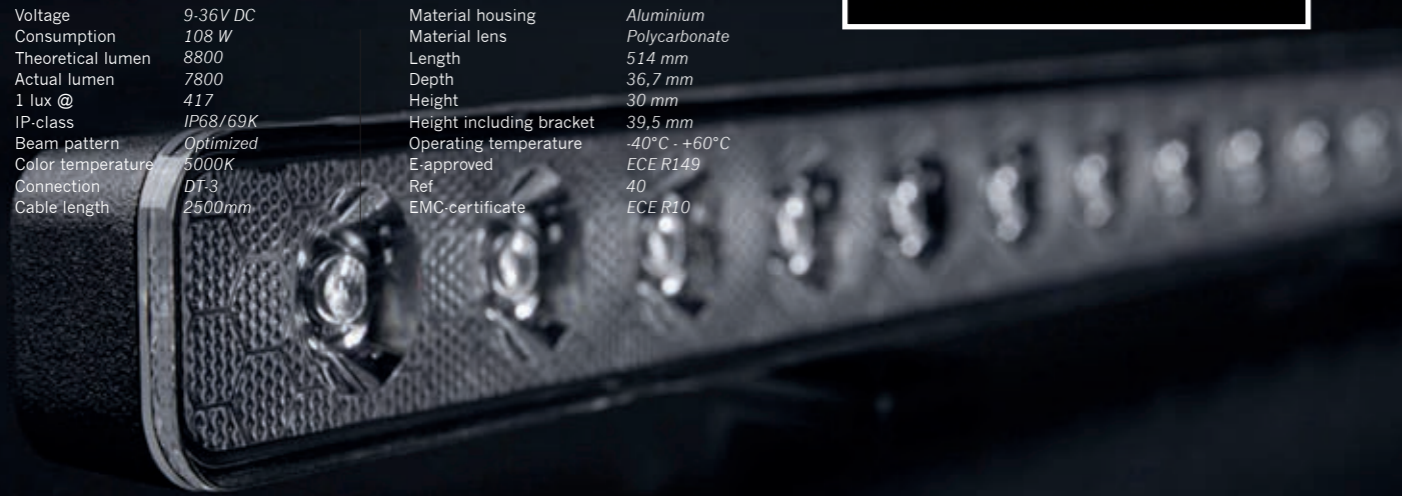

NUUK E-LINE LOW PROFILE

Part No. 5809134

€ 189,00 excl. VAT / € 228,69 incl. VAT

NUUK E-LINE LOW PROFILE LED BAR

Voltage	9-36V DC	Material housing	Aluminium
Consumption	108 W	Material lens	Polycarbonate
Theoretical lumen	8800	Length	514 mm
Actual lumen	7800	Depth	36,7 mm
1 lux @	417	Height	30 mm
IP-class	IP68/69K	Height including bracket	39,5 mm
Beam pattern	Optimized	Operating temperature	-40°C - +60°C
Color temperature	5000K	E-approved	ECE R149
Connection	DT-3	Ref	40
Cable length	2500mm	EMC-certificate	ECE R10

Part No. 5809138

€ 199,00 excl. VAT / € 240,79 incl. VAT

NUUK E-LINE DUO LICENSE PLATE LED BAR

Voltage	9-36V DC	Material housing	Aluminium
Consumption	95 W	Material lens	Polycarbonate
Theoretical lumen	9200	Length	535 mm
Actual lumen	8793	Depth	36 mm
1 lux @	408	Height	154,4 mm
IP-class	IP68/69K	Height including bracket	154,4 mm
Beam pattern	Optimized	Operating temperature	-40°C - +60°C
Color temperature	5000K	E-approved	ECE R149
Connection	DT-3	Ref	20
Cable length	2500mm	EMC-certificate	ECE R10