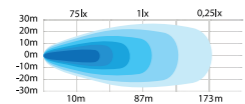

Art. 5809239
€ 199,00 excl. VAT / € 240,79 incl. VAT
UNITY WORK LIGHT 149W LED