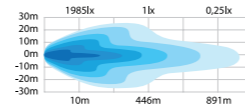

DUAL POSITION LIGHT

Art. 5809212
€ 295,00 excl. VAT / € 356,95 incl. VAT
SIBERIA NIGHT GUARD WARNING LIGHT LED BAR 20"