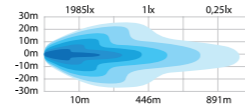

DUAL POSITION LIGHT

Art. 5809217
€ 379,00 excl. VAT / € 458,59 incl. VAT
SIBERIA NIGHT GUARD WARNING LIGHT LED BAR 22"