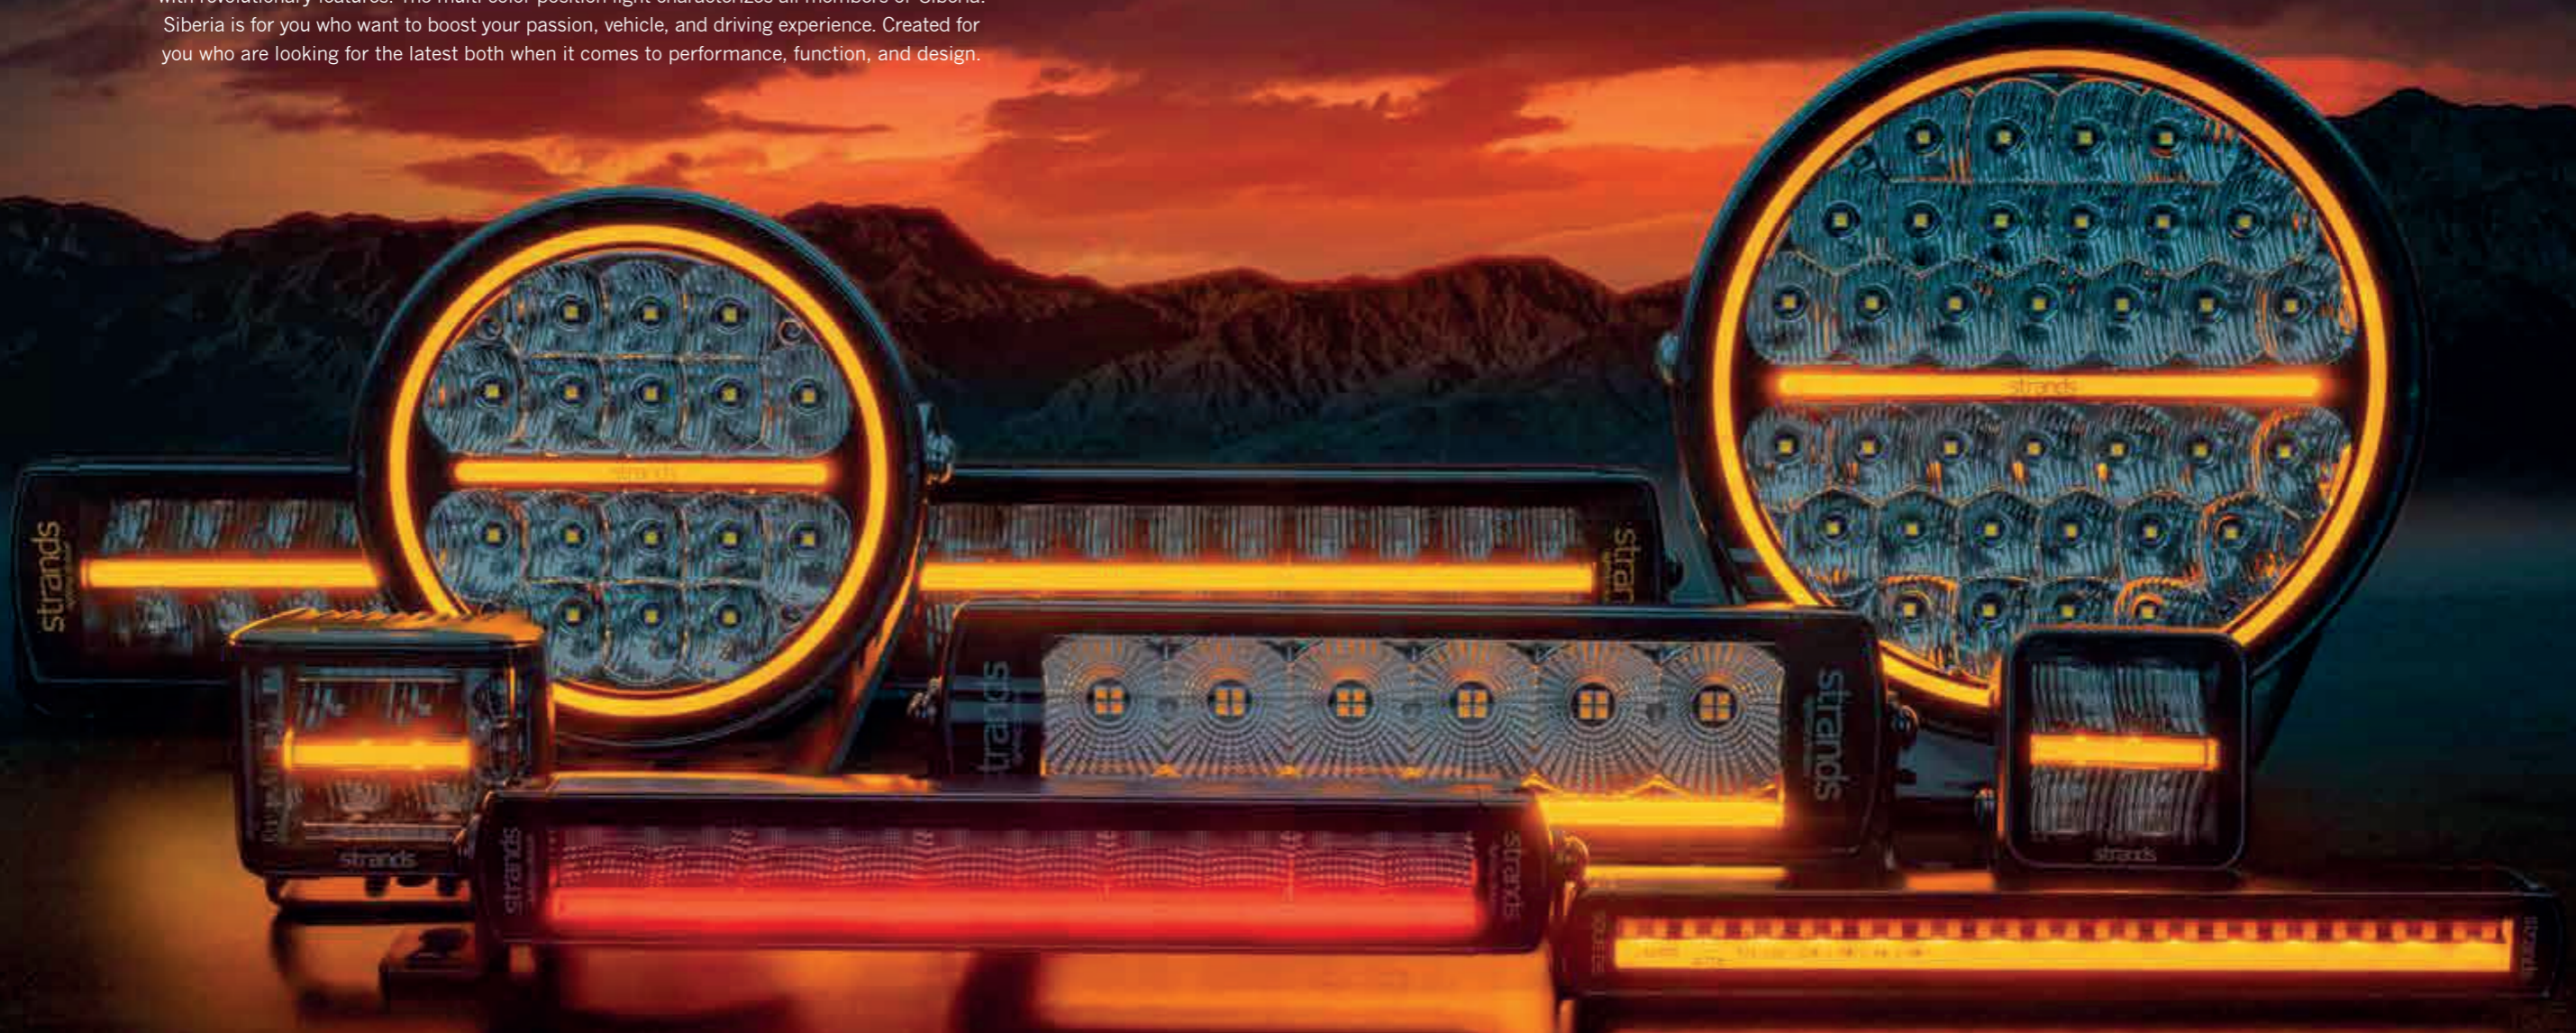

SIBERIA

Welcome to the future. This is Siberia. Innovative lighting from Strands Lighting Division. Pushing the boundaries and redefining what light can do with the pioneering design combined with revolutionary features. The multi-color position light characterizes all members of Siberia. Siberia is for you who want to boost your passion, vehicle, and driving experience. Created for you who are looking for the latest both when it comes to performance, function, and design.