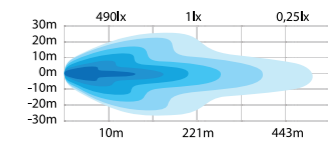

SIDE SHOOTER LED BAR 4''

Voltage	9-32V DC	Material housing	Aluminium
Consumption	27W	Material lens	Polycarbonate
Theoretical lumen	3540	Length	97mm
Actual lumen	2097	Depth	73mm
1 lux @	221m	Height	78mm
IP-class	IP67	Height including bracket	89mm
Beam pattern	Combo	Operating temperature	20°C - +45°C
Position light	No	E-approved	ECE R112
Connection	Cable	Ref	12,5
Cable length	520mm	EMC-certificate	ECE R10