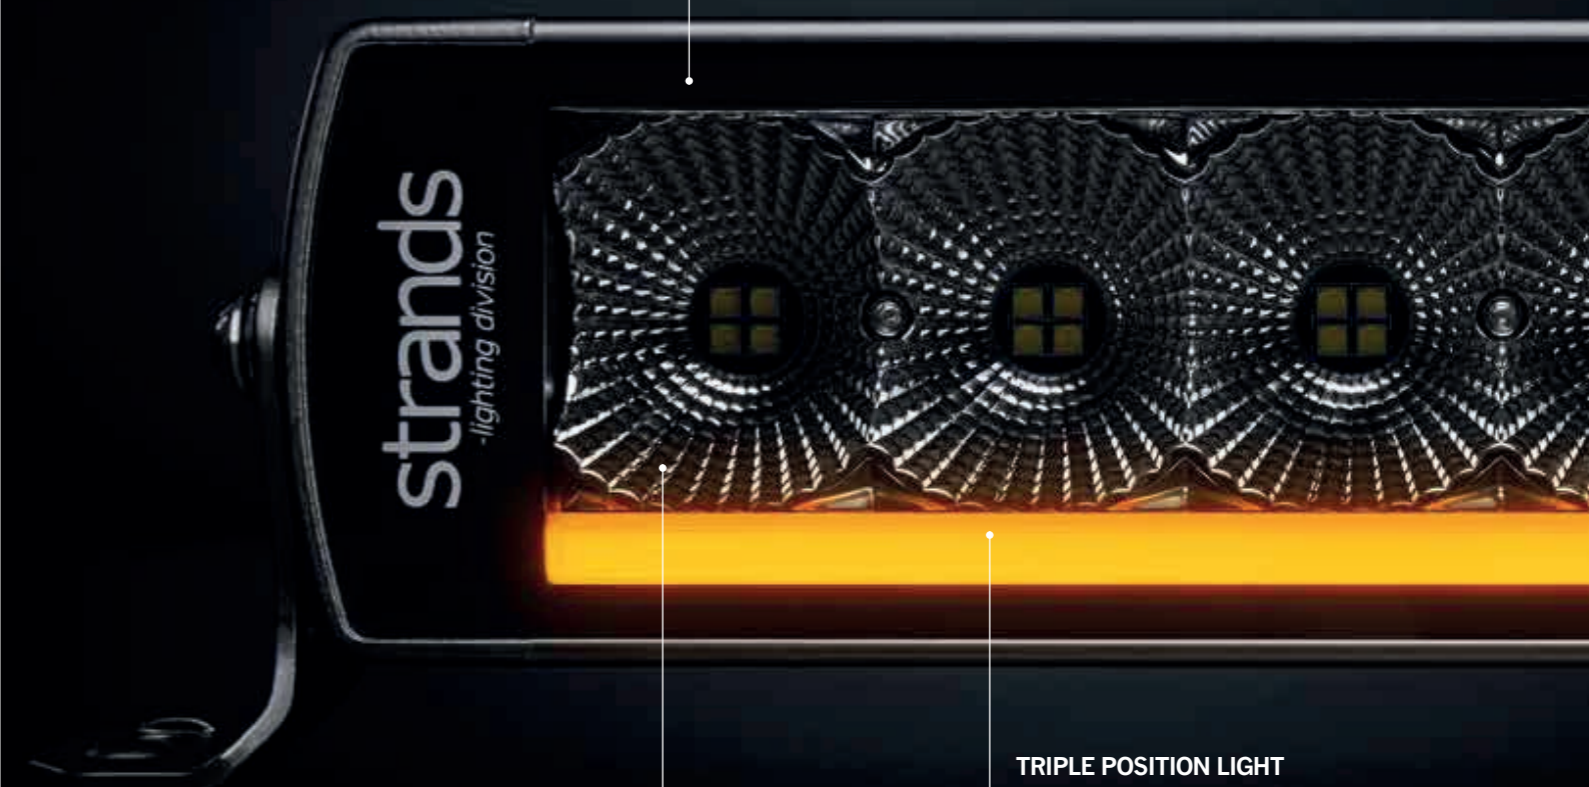

TRIPLE POSITION LIGHT

Create more opportunities through a triple position light. Choose between red, amber, or white. Try it, and you will not be disappointed.

NEXT LEVEL OF WORK LIGHTS

A powerful work light you haven't experienced before that provides a constant flow of light. Designed as an LED bar. Available in 11" and 38".

Use the QR code to check out the product video.