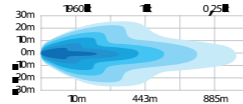

Art. 5809174
€ 349,00 excl. VAT / € 422,29 incl. VAT
SIBERIA SR LED BAR 50"

ARTICLE	5809170	5809171	5809172	5809173	5809174
VOLTAGE	10-40V DC	10-40V DC	10-40V DC	10-40V DC	10-40V DC
CONSUMPTION	32W	59W	95W	130W	155W
THEORETICAL LUMEN	4000	8000	12000	16000	19200
ACTUAL LUMEN	2200	4254	5641	7434	8570
1 LUX @	368m	447m	444m	464m	443m
IP-CLASS	IP67/IP69K	IP67/IP69K	IP67/IP69K	IP67/IP69K	IP67/IP69K
BEAM PATTERN	Spot	Combo	Combo	Combo	Combo
POSITION LIGHT	Amber and white	Amber and white	Amber and white	Amber and white	Amber and white
CONNECTION	DT-4	DT-4	DT-4	Cable	Cable
CABLE LENGTH	500mm	500mm	500mm	2500mm	2500mm
MATERIAL HOUSING	Aluminium	Aluminium	Aluminium	Aluminium	Aluminium
MATERIAL LENS	Polycarbonate	Polycarbonate	Polycarbonate	Polycarbonate	Polycarbonate
LENGTH	300,6mm	555,6mm	813,6mm	1065,6mm	1269,6mm
DEPTH	55,5mm	55,5mm	55,5mm	55,5mm	55,5mm
HEIGHT	45mm	45mm	45mm	45mm	45mm
HEIGHT INCLUDING BRACKET	65mm	65mm	65mm	65mm	65mm
OPERATING TEMPERATURE	-30°C · +65°C	-30°C · +65°C	-30°C · +65°C	-30°C · +65°C	-30°C · +65°C
E-APPROVED	ECE R112, R7	ECE R112, R7	ECE R112, R7	ECE R112, R7	ECE R112, R7
REF	30	50	50	50	50
EMC-CERTIFICATE	ECE R10	ECE R10	ECE R10	ECE R10	ECE R10