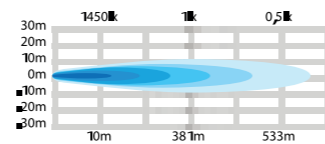

Art. 5270925

**DARK EDITION
AMBASSADOR DRIVING LIGHT 9" LED**

Refuse to be average with Ambassador Dark Edition. A driving light that ensures high quality with unique components. Ambassador Dark Edition has a dark reflector, which gives a dark impression, and two different colors on the trim/ring. Choose between black and chrome. Both colors are included. Choose the one that suits you and your vehicle best.

€ 365,00 excl. VAT / € 441,65 incl. VAT

Voltage	12-24V DC
Consumption	67W
Theoretical lumen	5535
Actual lumen	1948
1 lux @	381m
IP-class	IP66/IP68
Beam pattern	Spot
Position light	White and amber
Connection	Cable

Cable length	3000mm
Material housing	Aluminium
Material lens	Polycarbonate
Diameter	230,5mm
Depth	132mm
Height including bracket	245mm
Operating temperature	-40°C - +40°C
E-approved	No
EMC-certificate	ECE R10

DARK IMPRESSION

Refuse to be average. Ambassador Dark Edition has a dark reflector, which gives a dark impression.

EXPRESS YOUR PERSONALITY

The dual position light has a selectable function. Amber or white light. Choose the color you prefer.

MOISTURE-RESISTANT

Nitto Denko breathers at the back to keep the moisture away and increase durability.