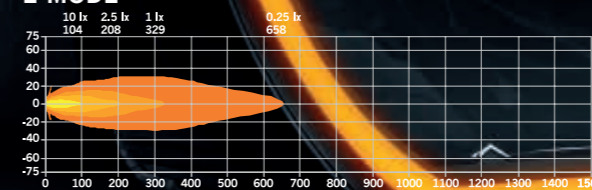

E-MODE

Art No. 5270949 (White 9'')