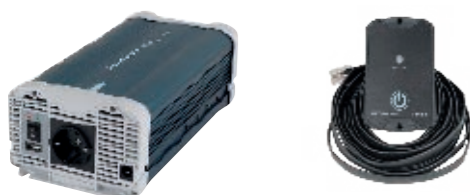

Griffioen Denmark Flags
Art. 500374

€ 4,50 excl. VAT / € 5,45 incl. VAT

MICROWAVE 20L
 + 1500W pure sine wave inverter 24V
 Microwave with 5 power levels
 Dimensions microwave: W439 x H258 x D333mm
 Dimensions inverter: W235 x H109 x D310mm
 Art. 44302030
€ 485,00 excl. VAT / € 586,85 incl. VAT

KIRK COFFEE MAKER 6 CUPS
 Aluminium housing, 24V/500W
 Art. 44341476
€ 195,00 excl. VAT / € 235,95 incl. VAT

REMOTE CONTROL WITH ON/OFF SWITCH & POWER LED
 To be used with PurePower inverters from 600W onwards.
 Plug & Play system
 Art. 444063000
€ 27,50 excl. VAT / € 33,28 incl. VAT

PUREPOWER PURE SINE WAVE INVERTER 300W
 300W continuous power, 600W surge power
 Short circuit, overload & temperature protection
 Dimensions: 252x147x79mm
 Art. 444030012 (12V DC – 230V AC)
 Art. 444030024 (24V DC – 230V AC)
€ 125,00 excl. VAT / € 151,25 incl. VAT

PUREPOWER PURE SINE WAVE INVERTER 2000W
 2000W continuous power, 4000W surge power
 Short circuit, overload & temperature protection
 Dimensions: 310x235x109mm
 Art. 444200012 (12V DC – 230V AC)
 Art. 444200024 (24V DC – 230V AC)
€ 550,00 excl. VAT / € 665,50 incl. VAT