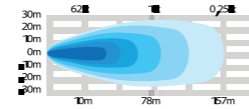

SIBERIA NEXT LEVEL WORK LIGHT LED BAR 11''

Voltage	9-32V DC	Material housing	Aluminum
Consumption	75W	Material lens	Polycarbonate
Theoretical lumen	14 400	Length	286mm
Actual lumen	9200	Depth	54,2mm
1 lux	78m	Height	76mm
IP-class	IP67/IP69K	Height including bracket	89mm
Beam pattern	Flood	Operating temperature	-30°C - +65°C
Position light	White, red and amber	E-approved	No
Connection	Cable	EMC-certificate	ECE R10, CISPR 25 Class 3
Cable length	2500mm		

Art. 5809223

€ 499,00 excl. VAT / € 603,79 incl. VAT

SIBERIA NEXT LEVEL WORK LIGHT LED BAR 38''

Voltage	9-32V DC	Material housing	Aluminum
Consumption	300W	Material lens	Polycarbonate
Theoretical lumen	57 600	Length	952mm
Actual lumen	32 000	Depth	54,2mm
1 lux	158m	Height	76mm
IP-class	IP67/IP69K	Height including bracket	89mm
Beam pattern	Flood	Operating temperature	-30°C - +65°C
Position light	White, red and amber	E-approved	No
Connection	Cable	EMC-certificate	ECE R10, CISPR 25 Class 3
Cable length	2500mm