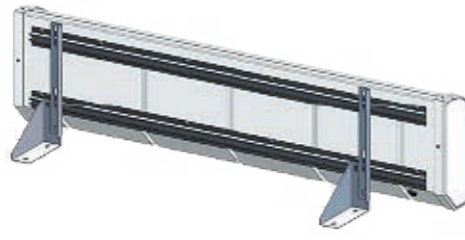

**“FLAT ROOF”
MOUNTINGBRACKETS**
These brackets can be used for mounting of a trucksign on a flat roof cabin.
Art. 183AI9304
€ 69,00 excl. VAT / € 83,49 incl. VAT