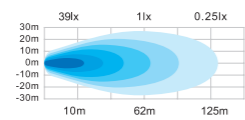

Art. 5809237
€ 39,00 excl. VAT / € 47,19 incl. VAT
UNITY WORK LIGHT 31W LED