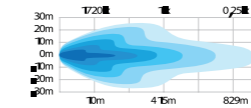

LED BARS

DUAL POSITION LIGHT

Art. 5809196
€ 279,00 excl. VAT / € 337,59 incl. VAT

SIBERIA DRC LED BAR 22"