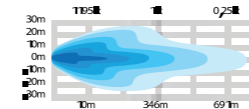

ARTICLE	5809200	5809207	5809188	5809187	5809190	5809189
VOLTAGE	9-35V DC	9-35V DC	9-35V DC	9-35V DC	9-35V DC	9-35V DC
CONSUMPTION	145W	69W	145W	70W	145W	70W
THEORETICAL LUMEN	14 280	67200	20 400	9600	20 400	9600
ACTUAL LUMEN	10 485	5130	13 377	6467	11 515	3584
1 LUX @	900m	631m	465m	369m	387m	346m
IP-CLASS	IP67/IP69K	IP67/IP69K	IP67/IP69K	IP67/IP69K	IP67/IP69K	IP67/IP69K
BEAM PATTERN	Spot	Spot	Combo	Combo	Combo	Combo
POSITION LIGHT	White and amber	White and amber	White and amber	White and amber	White and amber	White and amber
CONNECTION	DT-4	DT-4	DT-4	DT-4	DT-4	DT-4
CABLE LENGTH	500mm	500mm	500mm	500mm	500mm	500mm
MATERIAL HOUSING	Aluminium	Aluminium	Aluminium	Aluminium	Aluminium	Aluminium
MATERIAL LENS	Polycarbonate	Polycarbonate	Polycarbonate	Polycarbonate	Polycarbonate	Polycarbonate
DIAMETER	228,6mm	178mm	228,6mm	178mm	228,6mm	178mm
DEPTH	86,7mm	78,2mm	86,7mm	78,2mm	86,7mm	78,2mm
HEIGHT INCLUDING BRACKET	249,3mm	194,7mm	249,3mm	194,7mm	249,3mm	194,7mm
OPERATING TEMPERATURE	-30°C - +65°C	-30°C - +65°C	-30°C - +65°C	-30°C - +65°C	-30°C - +65°C	-30°C - +65°C
E-APPROVED	No	No	ECE R112, R7	ECE R112, R7	No	No
REF	-	-	30	20	-	-
EMC-CERTIFICATE	ECE R10	ECE R10	ECE R10	ECE R10	ECE R10	ECE R10

LEGENDARY LIGHT OUTPUT

Siberia gives you efficiency at completely new levels on all roads and in all conditions. The power of the LED diodes extends the field of view in an optimized light beam.

DUAL POSITION LIGHT

Amber or white? Choose the color that states your style and personality. The Siberia position light provides an outstanding light effect, perfectly positioned in a circle with a breaking line in the middle.