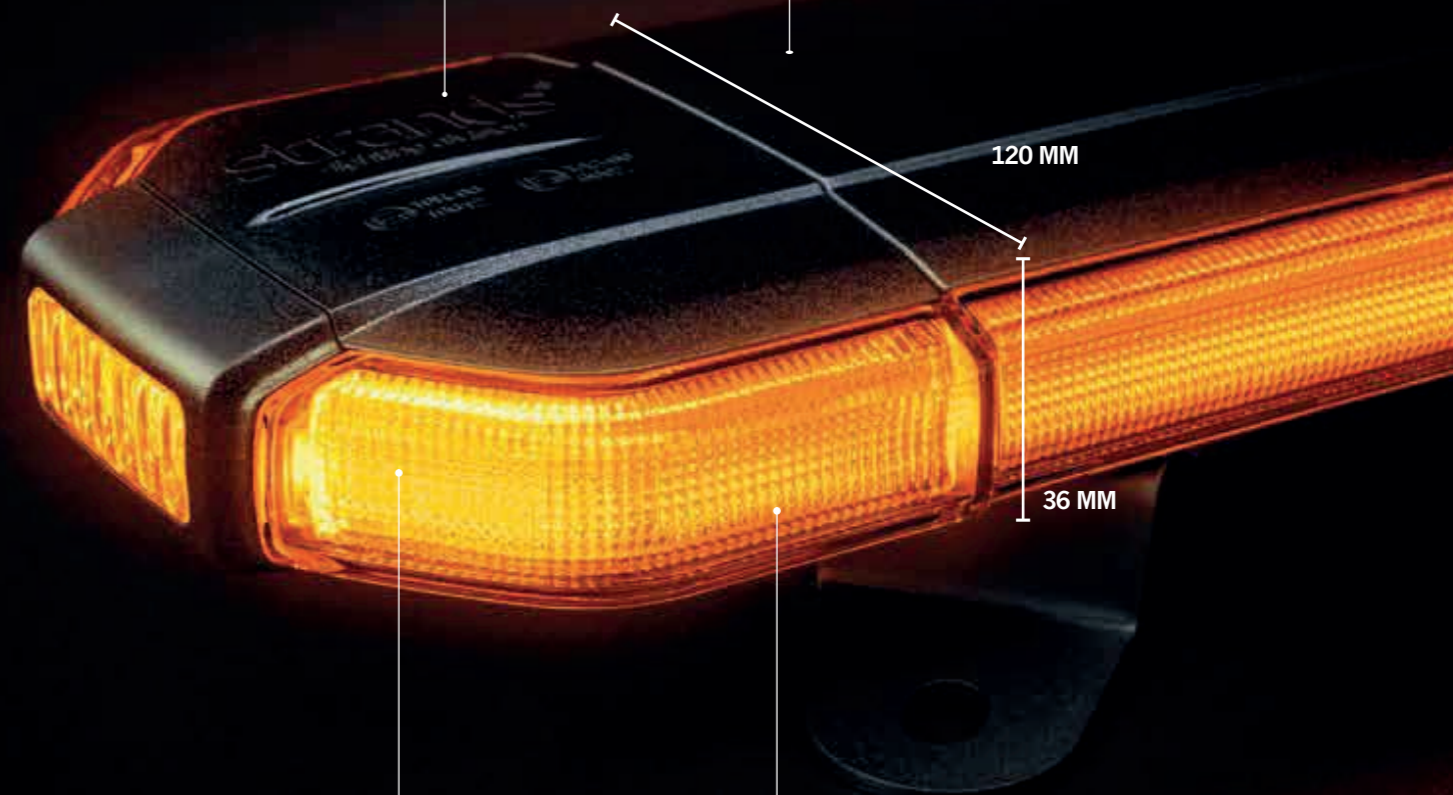

CRUISE LIGHT AMBER GLOW

Get an appealing styling effect with 13 different warning light patterns – where Cruise Light amber glow is one of them.

COVER ALL NEEDS

Contains 8 sizes from 30 cm to 180 cm. Usable together or separately and fits all types of vehicles and work situations.

Use the QR code to check out the product video.