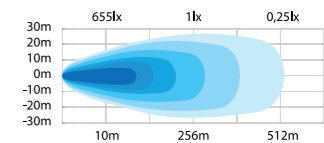

Material housing	Aluminum
Material lens	Polycarbonate
Length	157mm
Height	43,7mm
Depth	60mm
Height including bracket	49,7mm
Operating temperature	-30°C - +65°C
E-approved	No
EMC-certificate	ECE R10

Use the QR code to check out the product video.