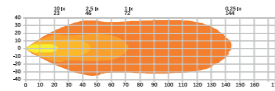

Art. 5908537
€ 279,00 excl. VAT / € 337,59 incl. VAT

**PRESIDENT
WORK LIGHT 2.0 25W LED**