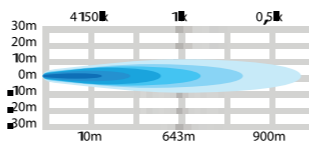

EXTREME LIGHT BEAM

The light beam exceeds high expectations and literally turns night into day over a long distance. 1 lux at 1007 meters.

DUAL POSITION LIGHT

Choose between amber or white color to express your personal style.