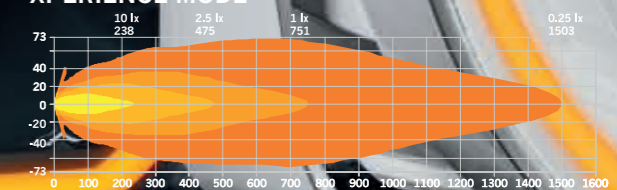

XPERIENCE MODE