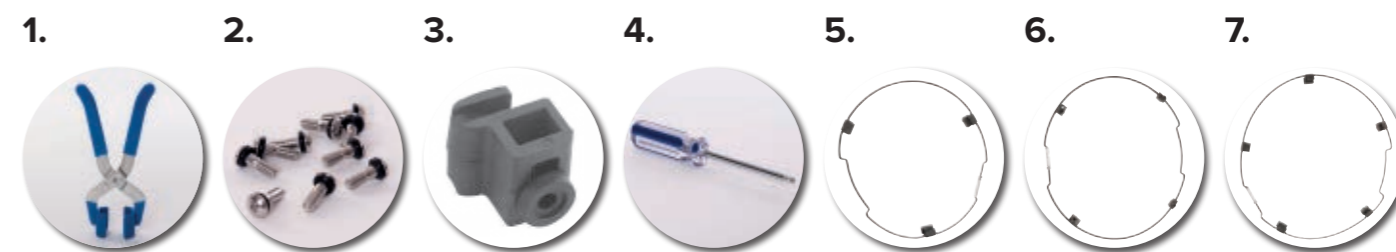

SPARE-PARTS & ACCESSORIES

ARTICLE	Picture n°	DESCRIPTION	EXCL. VAT	INCL. VAT
31091222	2	Set of screws for Lock-Ring system (bag of 10pcs)	€ 15,00	€ 18,15
31091422	3	Mounting block for Lock-Ring system 22.5" & 17.5"	€ 2,50	€ 3,03
31091419	3	Mounting block for Lock-Ring system 19.5"	€ 1,75	€ 2,12
31091322	7	"Lock-Ring" mounting ring 22.5" (Without mounting block & screws)	€ 12,50	€ 15,13
31091321	6	"Lock-Ring" mounting ring 19.5" (Without screws, 4 blocks included)	€ 15,00	€ 18,15
31091320	5	"Lock-Ring" mounting ring 17.5" (Without screws, 3 blocks included)	€ 15,00	€ 18,15
31091522	4	Screwdriver for Lock-Ring system	€ 4,50	€ 5,45
31111222	1	Wheel nut cap removal tool	€ 8,50	€ 10,29