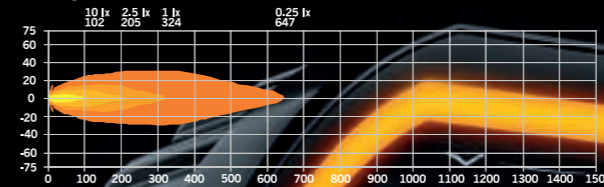

Art No. 5270948 (Black 9'')

€ 295,00 excl. VAT / € 356,95 incl. VAT

Voltage	10-38V DC	Connection	DT-4
Consumption, E-mode	20,6 W	Cable length	500 mm
Consumption, Xperience mode	121 W	Material housing	Aluminium
Theoretical lumen	11 000 W	Material lens	Polycarbonate
Actual lumen, E-mode	1213	Diameter	228 mm
Actual lumen, Xperience mode	7025	Depth	80,65 mm
1 lux @ E-mode	324 m	Height including bracket	232,85 mm
1 lux @ Xperience mode	768 m	Operating temperature	-30°C - +65°C
IP-class	IP68, IP69K	E-approved	ECE R149, R148
Beam pattern	Combo	Ref	25
Position light	Amber and white	EMC-certificate	ECE R10, CISPR25 Class 3

Voltage	10-38V DC	Connection	DT-4
Consumption, E-mode	20,6 W	Cable length	500 mm
Consumption, Xperience mode	121 W	Material housing	Aluminium
Theoretical lumen	11 000 W	Material lens	Polycarbonate
Actual lumen, E-mode	1213	Diameter	228 mm
Actual lumen, Xperience mode	7025	Depth	80,65 mm
1 lux @ E-mode	324 m	Height including bracket	232,85 mm
1 lux @ Xperience mode	768 m	Operating temperature	-30°C - +65°C
IP-class	IP68, IP69K	E-approved	ECE R149, R148
Beam pattern	Combo	Ref	25
Position light	Amber and white	EMC-certificate	ECE R10, CISPR25 Class 3

E-MODE