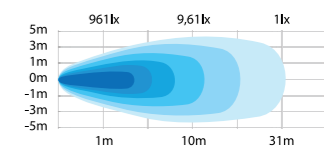

E-APPROVED
REVERSING
LIGHT

UNIQUE SERIES

This series has a patented slim design. The housing is smaller, which means they are less exposed to wear and tear. They come with a DT connector, which makes the installation easy. Both lamps in this series are E-approved as reversing lights according to regulation ECE R23. The lamps are fully radio interference-free (EMC-approved).

They are also ECE R10 approved and approved for IP67 and IP69K. Our usual 48 W is replaced by 5908517, giving more lumens and using less power. Instead of 48 W, it now consumes only 25 W. Our new production technique reduces power consumption to nearly 50 %.

Art. 5908527

€ 29,00 excl. VAT / € 35,09 incl. VAT

WORK LIGHT 18W LED

Voltage	12-32V DC
Consumption	18W
Theoretical lumen	1710
Actual lumen	1250
IP-class	IP67/IP69K
Connection	DT-2
Cable length	520mm
Material housing	Aluminum
Material lens	Polycarbonate
Width	101mm
Depth	37,35mm
Height	101mm
Height including bracket	130,8mm
Operating temperature	-30°C - +65°C
ADR-approved	No
E-approved	ECE R23
EMC-certificate	ECE R10

Art. 5908517

€ 39,00 excl. VAT / € 47,19 incl. VAT

WORK LIGHT 25W LED

Voltage	12-32V DC
Consumption	25W
Theoretical lumen	3040
Actual lumen	2200
IP-class	IP67/IP69K
Connection	DT-2
Cable length	1002mm
Material housing	Aluminum
Material lens	Polycarbonate
Width	110mm
Depth	46,52mm
Height	110mm
Height including bracket	138,83mm
Operating temperature	-30°C - +65°C
ADR-approved	Yes
E-approved	ECE R23
EMC-certificate	ECE R10

Art. 5809124

€ 49,00 excl. VAT / € 59,29 incl. VAT

SIBERIA RIGHT VIEW WORK LIGHT LED

Voltage	9-35V DC
Consumption	30W
Theoretical lumen	2880
Actual lumen	2450
1 lux @	256m
IP-class	IP67/IP69K
Beam pattern	Combo
Connection	DT-2
Cable length	500mm