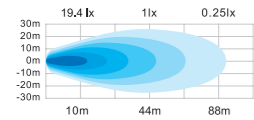

Art. 5809236
€ 49,00 excl. VAT / € 59,29 incl. VAT
UNITY WORK LIGHT 19W LED