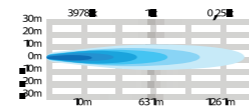

DUAL POSITION LIGHT

SIBERIA NIGHT RANGER 9" DRIVING LIGHT LED

Art. 5809188

€ 219,00 excl. VAT / € 264,99 incl. VAT