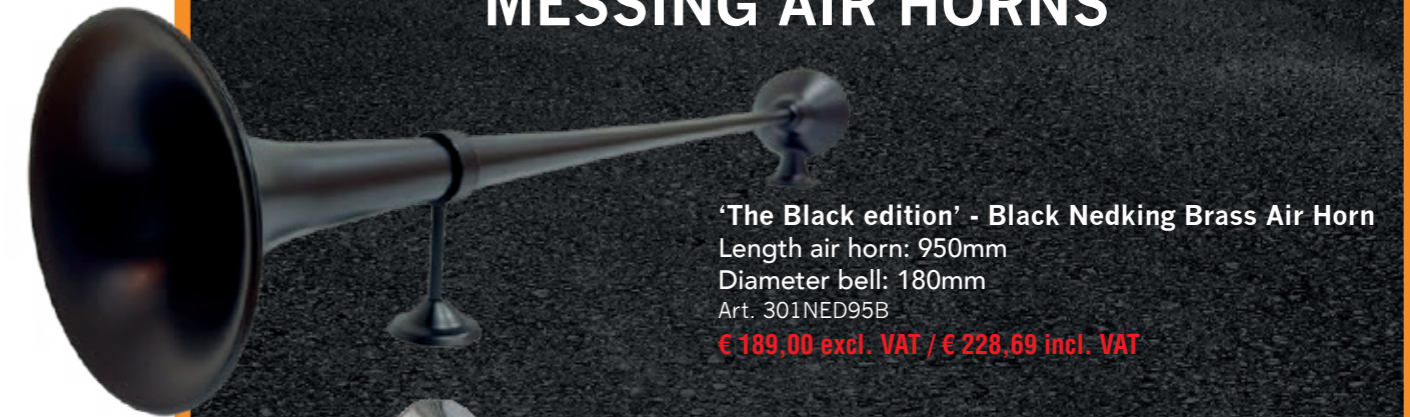

AIRHORNS

MESSING AIR HORNS

'The Black edition' - Black Nedking Brass Air Horn

Length air horn: 950mm

Diameter bell: 180mm

Art. 301NED95B

€ 189,00 excl. VAT / € 228,69 incl. VAT

'The Sound of Grover' - Nedking Chromed Brass Air Horn