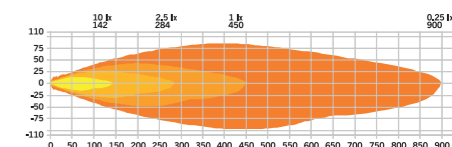

WITH
WARNING
LIGHT

Part No. 5270957

€ 289,00 excl. VAT / € 349,69 incl. VAT

FIREFLY PROFESSIONAL WHITE SPOTLIGHT 9'' LED

Voltage	10-48V DC	Cable length	150 mm
Consumption	146 W	Material housing	Aluminium
Consumption Warning light	21 W	Material lens	Polycarbonate
Theoretical lumen	16 800 lm	Diameter	220 mm
Actual lumen	12 076 lm	Depth	85 mm
1 lux @	450 m	Height including bracket	239 mm
IP-class	IP67	Operating temperature	-40°C +65°C
Beam pattern	Combo	E-approved	R65 (XA2), R149, R148
Color temperature	6000K	Ref	50
Position light	Amber and white / Warning light (day/night)	EMC-certificate	ECER10
Connection	DT-6