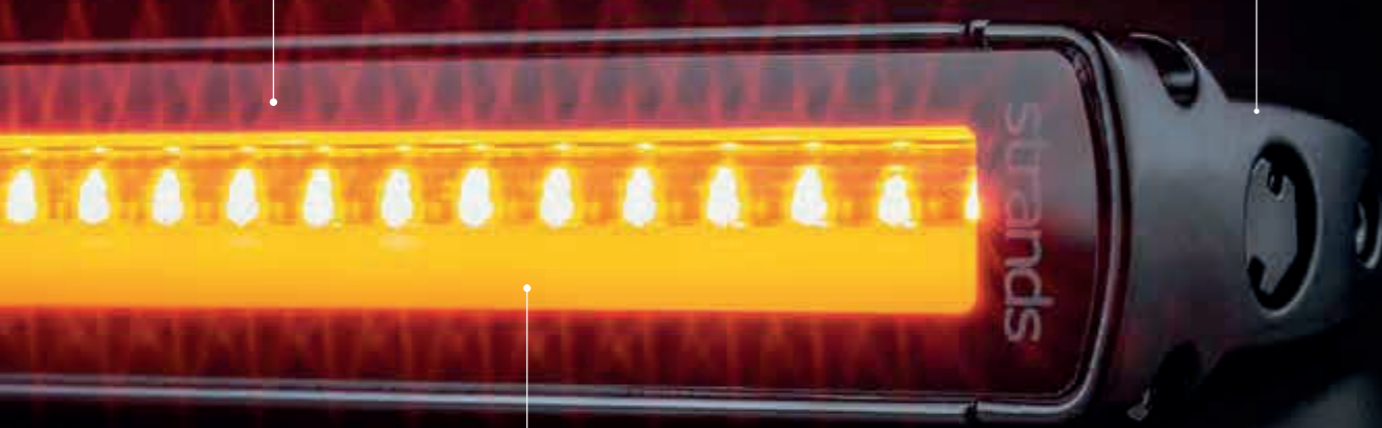

WARNING LIGHT | POSITION LIGHT

WARNING LIGHT AND TRIPLE POSITION LIGHT

A new type of LED bar with four functions in one product; warning light and triple position light. Choose between white, amber, or red color.

SUPER-SLIM DESIGN

The height of only 3 cm and the depth of 5 cm will make it by far the slimmest LED bar in the product range. Perfect for trucks and other vehicles.

E-APPROVED AND THREE-YEARS FUNCTION WARRANTY

All four functions are entirely E-approved and come with Strands Lighting Division's unique three-years function warranty.

Art. 5809250

€ 169,00 excl. VAT / € 204,49 incl. VAT

SIBERIA LOW RIDER 10'' WARNING LIGHT/POSITION LIGHT LED

Voltage	10-32V DC	Material lens	Polycarbonate
Consumption	20W	Length	275mm
Functions	Warning light, triple position light	Depth	50,4mm
IP-class	IP67/IP69K	Height	30,9mm
Patterns	4	Height including bracket	42,9mm
Position light	White, red and amber	Operating temperature	-30°C - +65°C
Connection	Cable	E-approved	ECE R148
Cable length	2500mm	EMC-certificate	ECE R10
Material housing	Aluminum		

Art. 5809252

€ 290,00 excl. VAT / € 350,90 incl. VAT

SIBERIA LOW RIDER 30'' WARNING LIGHT/POSITION LIGHT LED

Voltage	10-32V DC	Material lens	Polycarbonate
Consumption	27W	Length	766 mm
Functions	Warning light, triple position light	Depth	50,4 mm
IP-class	IP67/IP69K	Height	30,9 mm
Patterns	4	Height including bracket	42,9 mm
Position light	White, red and amber	Operating temperature	-30°C - +65°C
Connection	Cable	E-approved	ECE R148
Cable length	2500 mm	EMC-certificate	ECE R10
Material housing	Aluminum		

Use the QR code to check out the product video.