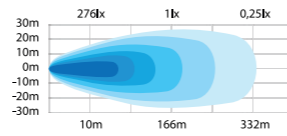

SIBERIA QUBE WORK LIGHT LED

Voltage	9-35V DC	Material housing	Aluminum
Consumption	37W	Material lens	Polycarbonate
Theoretical lumen	4800	Length	72mm
Actual lumen	2949	Height	72mm
IP-class	IP67/IP69K	Depth	72mm
Beam pattern	Combo	Height including bracket	81,5mm
Position light	White and amber	Operating temperature	-30°C - +65°C
Connection	DT-4	E-approved	No
Cable length	500mm	EMC-certificate	ECE R10