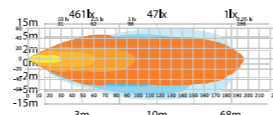

ARTICLE	5908536	5908537	5908538	5908539
VOLTAGE	12-70V DC	12-70V DC	12-70V DC	12-70V DC
CONSUMPTION	25W	25W	25W	51W
THEORETICAL LUMEN	3398	3398	3398	6637
ACTUAL LUMEN	3210	3210	3210	6320
IP-CLASS	IP69K	IP69K	IP69K	IP69K
BEAM PATTERN	Flood	Flood	Flood	Flood
POSITION LIGHT	No	Amber	Red	No
CONNECTION	Cable	Cable	Cable	Cable
CABLE LENGTH	2000 mm	2000 mm	2000 mm	2000 mm
MATERIAL HOUSING	Aluminum	Aluminum	Aluminum	Aluminum
MATERIAL LENS	Polycarbonate	Polycarbonate	Polycarbonate	Polycarbonate
LENGTH	109 mm	109 mm	109 mm	109 mm
HEIGHT	109 mm	109 mm	109 mm	109 mm
DEPTH	49 mm	49 mm	49 mm	70 mm
HEIGHT INCLUDING BRACKET	133 mm	133 mm	133 mm	133 mm
OPERATING TEMPERATURE	-40°C.+40°C	-40°C.+40°C	-40°C.+40°C	-40°C.+40°C
ADR-APPROVED	Yes	Yes	Yes	No
E-APPROVED	No	No	No	No
EMC-CERTIFICATE	ECE R10	ECE R10	ECE R10	ECE R10

SIX-YEAR FUNCTION WARRANTY

All models in the series come with a six-year function warranty that speaks for itself. President represents sustainability at the highest level.

PERFECT FOR MOST APPLICATIONS

Comes in models that perform from 1750 lumens to 5400 lumens. Perfect for most applications – quads, trucks or excavators.

ALL-BLACK DESIGN

Super-slim design and a dark-tinted lens create a sober black appearance. Comes with an eye-catching position light in amber or red.