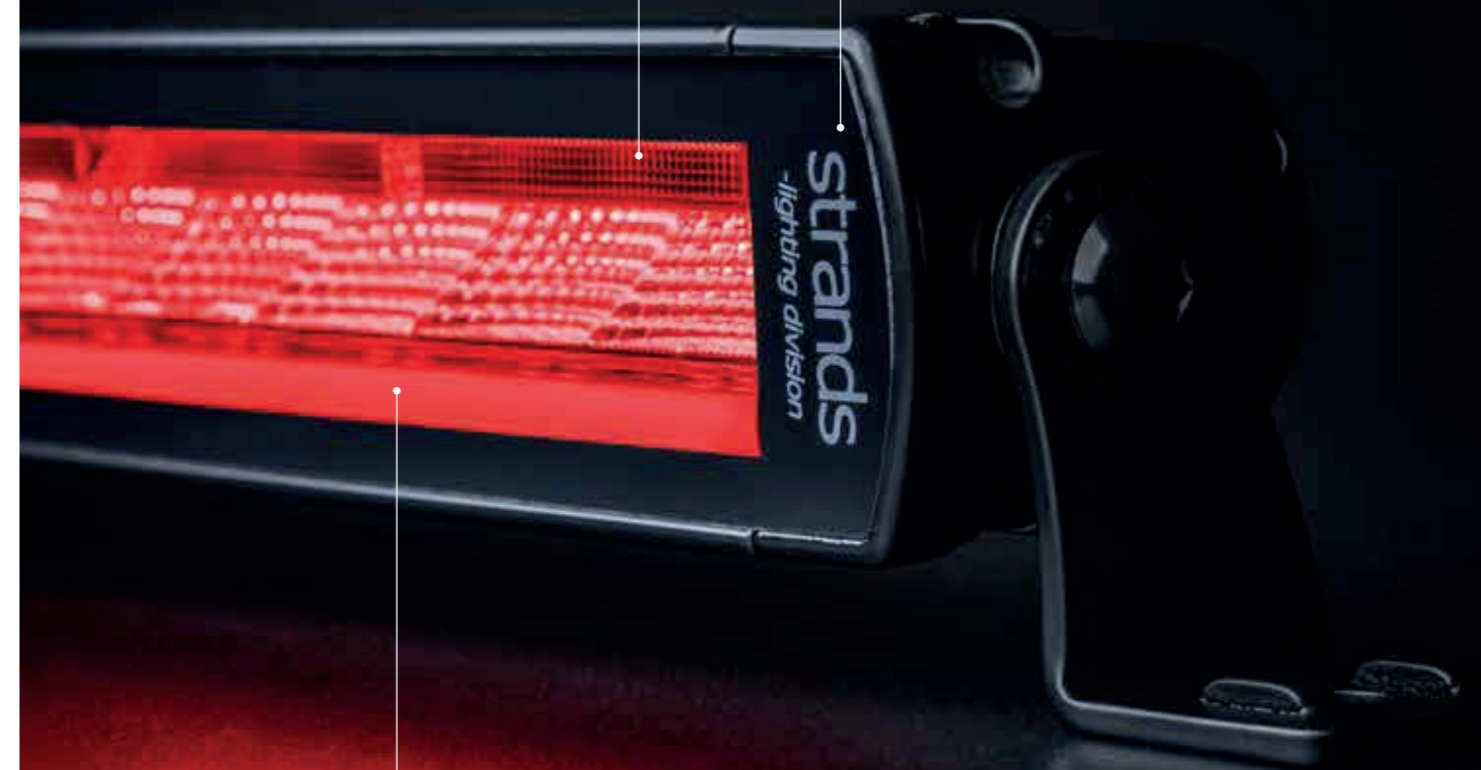

E-APPROVED AND THREE-YEARS FUNCTION WARRANTY

Every function is E-approved and comes with our unique three-years function warranty.

ONE LED BAR – FOUR FUNCTIONS

The slim design fits almost all vehicles in need of a LED bar and has rear and side brackets for easy mounting.