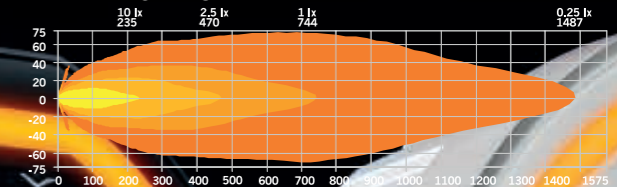

XPERIENCE MODE