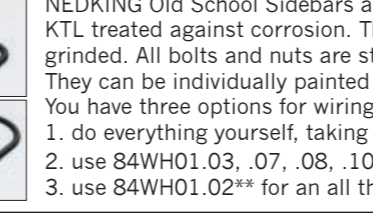

.03

.10

.07

.08

NEDKING Old School Sidebars are produced from Aluminium and KTL treated against corrosion. The ends are close-welded and grinded. All bolts and nuts are stainless steel 304. They can be individually painted on top or powdercoated. You have three options for wiring and choosing from the below