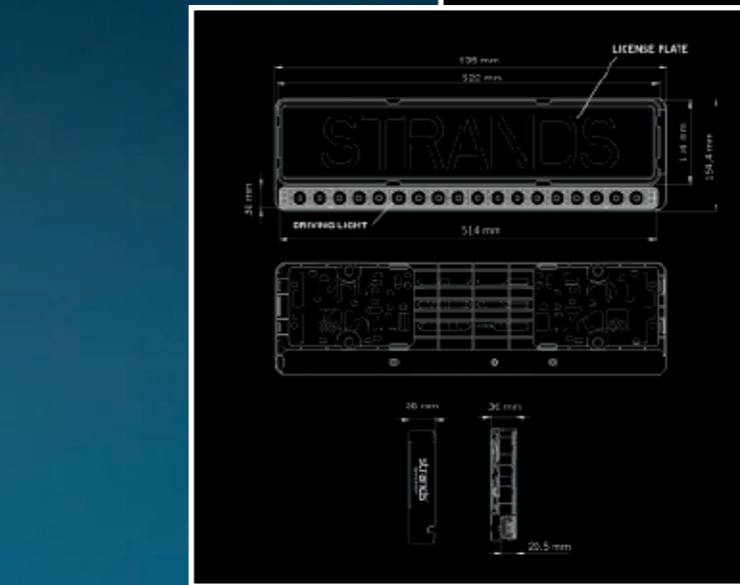

Part No. 5809135

€ 199,00 excl. VAT / € 240,79 incl. VAT

NUUK E-LINE LICENSE PLATE LED BAR

Voltage	9-36V DC	Material housing	Aluminium
Consumption	82 W	Material lens	Polycarbonate
Theoretical lumen	8800	Length	535 mm
Actual lumen	7800	Depth	36 mm
1 lux @	417	Height	154,4 mm
IP-class	IP68/69K	Height including bracket	154,4 mm
Beam pattern	Optimized	Operating temperature	-40°C - +60°C
Color temperature	5000K	E-approved	ECE R149
Connection	DT-3	Ref	40
Cable length	2500mm	EMC-certificate	ECE R10