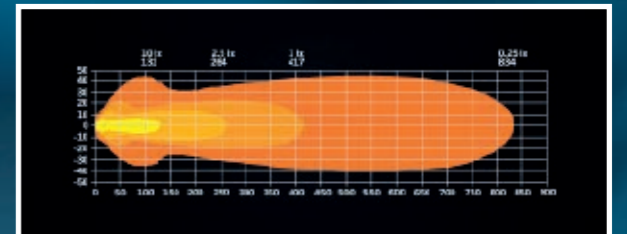

NUUK E-LINE LOW PROFILE

Part No. 5809134

€ 189,00 excl. VAT / € 228,69 incl. VAT

NUUK E-LINE LOW PROFILE LED BAR

Voltage	9-36V DC	Material housing	Aluminium
Consumption	108 W	Material lens	Polycarbonate
Theoretical lumen	8800	Length	514 mm
Actual lumen	7800	Depth	36,7 mm
1 lux @	417	Height	30 mm
IP-class	IP68/69K	Height including bracket	39,5 mm
Beam pattern	Optimized	Operating temperature	-40°C - +60°C
Color temperature	5000K	E-approved	ECE R149
Connection	DT-3	Ref	40
Cable length	2500mm	EMC-certificate	ECE R10

Part No. 5809138

€ 199,00 excl. VAT / € 240,79 incl. VAT

NUUK E-LINE DUO LICENSE PLATE LED BAR

Voltage	9-36V DC	Material housing	Aluminium
Consumption	95 W	Material lens	Polycarbonate
Theoretical lumen	9200	Length	535 mm
Actual lumen	8793	Depth	36 mm
1 lux @	408	Height	154,4 mm
IP-class	IP68/69K	Height including bracket	154,4 mm
Beam pattern	Optimized	Operating temperature	-40°C - +60°C
Color temperature	5000K	E-approved	ECE R149
Connection	DT-3	Ref	20
Cable length	2500mm	EMC-certificate	ECE R10

Part No. 5809135

€ 199,00 excl. VAT / € 240,79 incl. VAT

NUUK E-LINE LICENSE PLATE LED BAR

Voltage	9-36V DC	Material housing	Aluminium
Consumption	82 W	Material lens	Polycarbonate
Theoretical lumen	8800	Length	535 mm
Actual lumen	7800	Depth	36 mm
1 lux @	417	Height	154,4 mm
IP-class	IP68/69K	Height including bracket	154,4 mm
Beam pattern	Optimized	Operating temperature	-40°C - +60°C
Color temperature	5000K	E-approved	ECE R149
Connection	DT-3	Ref	40
Cable length	2500mm	EMC-certificate	ECE R10