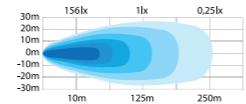

ARTICLE	5809234	5809236	5809237	5809238	5809240	5809239
VOLTAGE	10-32V DC	10-32V DC	10-40V DC	10-40V DC	10-40V DC	10-40V DC
CONSUMPTION	10W	19W	31W	64W	92W	149W
THEORETICAL LUMEN	1520	3040	2750	6187	15000	21600
ACTUAL LUMEN	931	1942	2200	5200	7366	13000
IP-CLASS	IP68	IP68	IP67/IP69K	IP67/IP69K	IP67/IP69K	IP67/IP69K
CONNECTION	DT	DT	DT	DT	DT	DT
CABLE LENGTH	500mm	250mm	520mm	520mm	500mm	200mm
MATERIAL HOUSING	Aluminum	Aluminum	Aluminum	Aluminum	Aluminum	Aluminum
MATERIAL LENS	Polycarbonate	Polycarbonate	Polycarbonate	Polycarbonate	Polycarbonate	Polycarbonate
LENGTH	52,11mm	-	70,4mm	101mm	110,27mm	135mm
DIAMETER	-	84,4mm	-	-	-	-
DEPTH	26,13mm	54,72mm	41mm	45mm	57,6mm	90,4mm
HEIGHT	67,03	-	85,2mm	114,4mm	110,26mm	118mm
HEIGHT INCLUDING BRACKET	112,2mm	112,2mm	95,5mm	120mm	144,13mm	152,2mm
OPERATING TEMPERATURE	-30°C · +65°C	-30°C · +80°C	-30°C · +65°C	-30°C · +65°C	-30°C · 65°C	-30°C · +65°C
E-APPROVED	ECE R23	No	No	No	No	No
EMC-CERTIFICATES	ECE R10	ECE R10, CISPR Class 2	ECE R10	ECE R10	ECE R10	ECE R10

INFINITY DESIGN

The lens stretches into the corners, which not only provides a great look – it resists dirt and allows the light output to reach its full potential.

TEMPERATURE CONTROL

Powerful lighting produces more heat, which means the lamp can break. The built-in temperature control prevents that. When necessary, the function protects the lamp and decreases the power until the light is cooled.

EXTREME POWER

The Unity series contains seven models, from 10 W to 149 W. The most powerful lamp delivers enormous 13 000 actual lumens. The extensive engineering gives you an optimized light spread where you need it the most.

REVOLUTIONARY UPGRADE

Unity is an extreme upgrade from previous lamps in the same category. Built tough in a beautiful costume – to survive and illuminate the harshest environments.