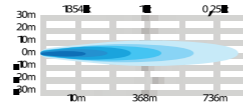

LED BARS

DUAL POSITION LIGHT

Art. 5809170
€ 149,00 excl. VAT / € 180,29 incl. VAT
SIBERIA SR LED BAR 12"

Art. 5809171
€ 179,00 excl. VAT / € 216,59 incl. VAT
SIBERIA SR LED BAR 22"

Art. 5809172
€ 239,00 excl. VAT / € 289,19 incl. VAT
SIBERIA SR LED BAR 32"

Art. 5809173
€ 289,00 excl. VAT / € 349,69 incl. VAT
SIBERIA SR LED BAR 42"

Art. 5809174
€ 349,00 excl. VAT / € 422,29 incl. VAT
SIBERIA SR LED BAR 50"

ARTICLE	5809170	5809171	5809172	5809173	5809174
VOLTAGE	10-40V DC	10-40V DC	10-40V DC	10-40V DC	10-40V DC
CONSUMPTION	32W	59W	95W	130W	155W
THEORETICAL LUMEN	4000	8000	12000	16000	19200
ACTUAL LUMEN	2200	4254	5641	7434	8570
1 LUX @	368m	447m	444m	464m	443m
IP-CLASS	IP67/IP69K	IP67/IP69K	IP67/IP69K	IP67/IP69K	IP67/IP69K
BEAM PATTERN	Spot	Combo	Combo	Combo	Combo
POSITION LIGHT	Amber and white	Amber and white	Amber and white	Amber and white	Amber and white
CONNECTION	DT-4	DT-4	DT-4	Cable	Cable
CABLE LENGTH	500mm	500mm	500mm	2500mm	2500mm
MATERIAL HOUSING	Aluminium	Aluminium	Aluminium	Aluminium	Aluminium
MATERIAL LENS	Polycarbonate	Polycarbonate	Polycarbonate	Polycarbonate	Polycarbonate
LENGTH	300,6mm	555,6mm	813,6mm	1065,6mm	1269,6mm
DEPTH	55,5mm	55,5mm	55,5mm	55,5mm	55,5mm
HEIGHT	45mm	45mm	45mm	45mm	45mm
HEIGHT INCLUDING BRACKET	65mm	65mm	65mm	65mm	65mm
OPERATING TEMPERATURE	-30°C · +65°C	-30°C · +65°C	-30°C · +65°C	-30°C · +65°C	-30°C · +65°C
E-APPROVED	ECE R112, R7	ECE R112, R7	ECE R112, R7	ECE R112, R7	ECE R112, R7
REF	30	50	50	50	50
EMC-CERTIFICATE	ECE R10	ECE R10	ECE R10	ECE R10	ECE R10

LED BARS

Art. 5809185
€ 70,00 excl. VAT / € 84,70 incl. VAT

SET OF 2PC SIBERIA DR BAR BRACKETS
Fits Siberia DR LED bars.
Suitable for 58-70 mm bars.

Art. 5809179
€ 149,00 excl. VAT / € 180,29 incl. VAT
SIBERIA DR LED BAR 8"

Art. 5809180
€ 199,00 excl. VAT / € 240,79 incl. VAT
SIBERIA DR LED BAR 12"