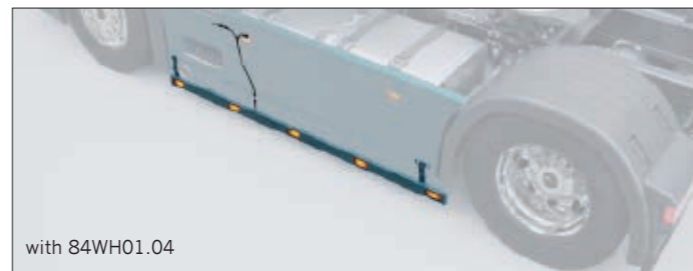

surface black KTL, paintable