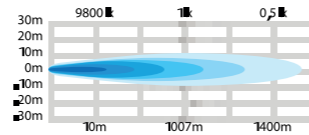

AMBASSADOR 9" DRIVING LIGHT LED

The professional driver's first choice. Ambassadors' light beam exceeds everything you see and literally turns night into day in a long distance, pushing out 1 lux at 1007 meters. Designed in Sweden and manufactured in Europe. All the components are unique, specifically designed for Ambassador. It comes with exciting features – dual position light and a Nitto Denko breathing function that keeps the moisture away. The lens is made of unbreakable polycarbonate that has been sent for treatment in Germany to be highly durable against stone shoots and scratches.

€ 329,00 excl. VAT / € 398,09 incl. VAT

Voltage	10-32V DC
Consumption	70W
Theoretical lumen	5535
Actual lumen	4040
1 lux @	1007m
IP-class	IP68
Beam pattern	Spot
Position light	White and amber
Connection	Cable

Cable length	3000mm
Material housing	Aluminium
Material lens	Polycarbonate
Diameter	230,5mm
Depth	132mm
Height including bracket	245mm
Operating temperature	-40°C - +40°C
E-approved	No
EMC-certificate	ECE R10