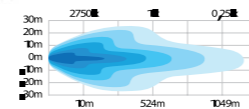

DUAL POSITION LIGHT

Art. 5809195
€ 489,00 excl. VAT / € 591,69 incl. VAT

ARTICLE	5809192	5809193	5809194	5809195
VOLTAGE	10-40V DC	10-40V DC	10-40V DC	10-40V DC
CONSUMPTION	65W	146W	199W	241W
THEORETICAL LUMEN	8000	12000	16000	19200
ACTUAL LUMEN	4500	8039	9472	11146
1 LUX @	401m	520m	532m	524m
IP-CLASS	IP67/IP69K	IP67/IP69K	IP67/IP69K	IP67/IP69K
BEAM PATTERN	Combo	Combo	Combo	Combo
POSITION LIGHT	White and amber	White and amber	White and amber	White and amber
CONNECTION	DT-4	DT-4	Cable	Cable
CABLE LENGTH	500mm	500mm	2500mm	2500mm
MATERIAL HOUSING	Aluminium	Aluminium	Aluminium	Aluminium
MATERIAL LENS	Polycarbonate	Polycarbonate	Polycarbonate	Polycarbonate
LENGTH	559,43mm	815,71mm	1070,35mm	1272,73mm
DEPTH	55,5mm	55,5mm	55,5mm	55,5mm
HEIGHT	45mm	45mm	45mm	45mm
HEIGHT INCLUDING BRACKET	65mm	65mm	65mm	65mm
OPERATING TEMPERATURE	-30°C - +65°C	-30°C - +65°C	-30°C - +65°C	-30°C - +65°C
E-APPROVED	ECE R7, R112	No	No	No
REF	37,5	-	-	-
EMC-CERTIFICATE	ECE R10	ECE R10	ECE R10	ECE R10