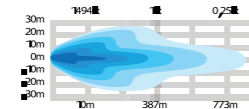

DUAL POSITION LIGHT

SIBERIA BUSH RANGER 7" DRIVING LIGHT LED

Art. 5809189

€ 159,00 excl. VAT / € 192,39 incl. VAT