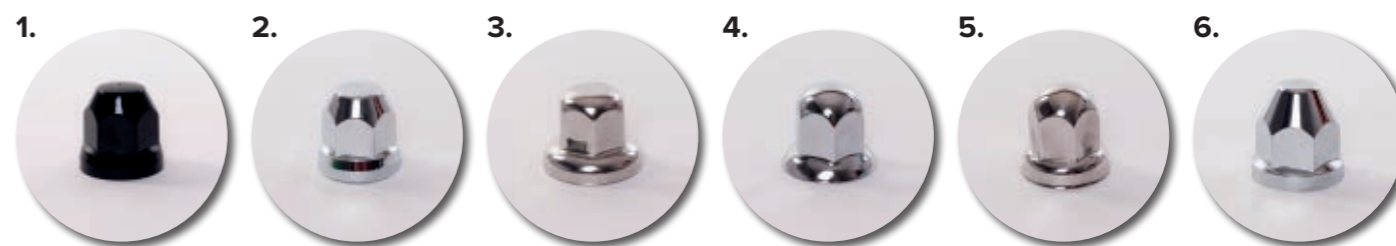

NUTCOVERS

ARTICLE	Picture n°	Material	Size	Wheeltype	Height	QTY	EXCL. VAT	INCL. VAT
31101313	1	Plastic - black	33mm	Steel	50mm	20	€ 20,00	€ 24,20
31101318	2	Plastic - chrome	33mm	Steel	50mm	20	€ 30,00	€ 36,30
31101423	3	Stainless steel	33mm	Alloy	45mm	10	€ 20,00	€ 24,20
31101421	4	Stainless steel	33mm	Steel	44mm	10	€ 20,00	€ 24,20
31111522	5	Stainless steel	33mm	Steel	51mm	20	€ 30,00	€ 36,30
31101312	1	Plastic - black	32mm	Steel	46mm	20	€ 20,00	€ 24,20
31101317	2	Plastic - chrome	32mm	Steel	46mm	20	€ 30,00	€ 36,30
31101323	3	Stainless steel	32mm	Alloy	45mm	10	€ 20,00	€ 24,20
31101321	4	Stainless steel	32mm	Steel	44mm	10	€ 20,00	€ 24,20
31111622	5	Stainless steel	32mm	Steel	51mm	20	€ 30,00	€ 36,30
31101427	6	Plastic - chrome	30mm	Steel	48mm	1	€ 2,00	€ 2,42
31101327	6	Plastic - chrome	27mm	Steel	40mm	1	€ 2,00	€ 2,42