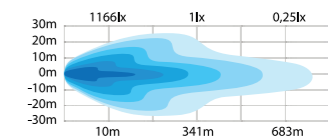

Use the QR code to check out the product video.