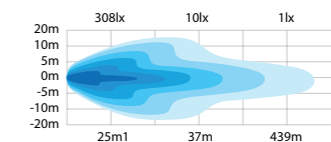

DARK KNIGHT INSANE DRIVING LIGHT LED

Get ready to go Insane. To go from 0 to 100. Dark Knight Insane allows you to get all your lighting needs into one lamp: an oval driving light with a warning light and dual position light. Choose between amber and white. Insane is a confident Dark Knight in a slim design with a beam pattern created for the hard-working driver who needs a perfect balance between length and width.

€ 259,00 excl. VAT / € 313,39 incl. VAT

<i>Voltage</i>	9-36V DC	<i>Material housing</i>	Aluminium
<i>Consumption</i>	112W	<i>Material lens</i>	Polycarbonate
<i>Theoretical lumen</i>	12 000	<i>Length</i>	247 mm
<i>Actual lumen</i>	10 500	<i>Depth</i>	70,7 mm
<i>1 lux @</i>	439m	<i>Height</i>	141 mm
<i>IP-class</i>	IP68/IP69K	<i>Height including bracket</i>	170,5 mm
<i>Beam pattern</i>	Combo	<i>Operating temperature</i>	-40°C - +60°C
<i>Position light</i>	White and amber	<i>E-approved</i>	ECE R7, R65, R112
<i>Connection</i>	Cable	<i>Ref</i>	45
<i>Cable length</i>	2500 mm	<i>EMC-certificate</i>	ECE R10

<i>Material housing</i>	Aluminium
<i>Material lens</i>	Polycarbonate
<i>Length</i>	247 mm
<i>Depth</i>	70,7 mm
<i>Height</i>	141 mm
<i>Height including bracket</i>	170,5 mm
<i>Operating temperature</i>	-40°C - +60°C
<i>E-approved</i>	ECE R7, R65, R112
<i>Ref</i>	45
<i>EMC-certificate</i>	ECE R10

Use the QR code to check out the product video.

HIGH PERFORMANCE

The technology improves the overall efficiency, collects, and directs light in a perfect balance between length and width. Created for the hard-working driver.

ONE LAMP - THREE FUNCTIONS

Get all your lighting needs into one lamp: a driving light with a warning light and dual position light, choose between amber and white.

DARK KNIGHT DESIGN

A confident, futuristic, black knight with dark details and slim design makes it easy to mount and quickly becomes one with your vehicle.