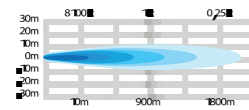

SPOT BEAM EDITION
DUAL POSITION LIGHT

**SIBERIA NIGHT RANGER
SPOT 7" DRIVING LIGHT LED**

Art. 5809207

€ 149,00 excl. VAT / € 180,29 incl. VAT