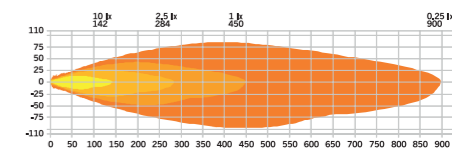

WITH
WARNING
LIGHT

Part No. 5270956

€ 289,00 excl. VAT / € 349,69 incl. VAT

FIREFLY PROFESSIONAL BLACK SPOTLIGHT 9'' LED

Voltage	10-48V DC	Cable length	150 mm
Consumption light	145 W	Material housing	Aluminium
Theoretical lumen	16 800 lm	Material lens	Polycarbonate
Actual lumen	12 076 lm	Diameter	220 mm
1 lux @	450 m	Depth	85 mm
IP-class	IP67	Height including bracket	239 mm
Beam pattern	Optimized	Operating temperature	-40°C +65°C
Color temperature	6000K	E-approved	R65 (XA2) ECE R148, R149
Position light	Amber and white / Warning light (day/night)	Ref	50
Connection	DT-6	EMC-certificate	ECER10