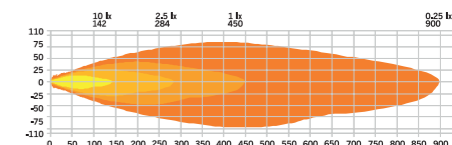

FIREFLY DRIVING LIGHT

Use the QR code to check out the products.

Part No. 5270955

€ 279,00 excl. VAT / € 337,59 incl. VAT

FIREFLY BLACK SPOTLIGHT 9'' LED

Voltage	10-48V DC	Cable length	1000 mm
Consumption light	146 W	Material housing	Aluminium
Theoretical lumen	16 800 lm	Material lens	Polycarbonate
Actual lumen	12 076 lm	Diameter	220 mm
1 lux @	450 m	Depth	85 mm
IP-class	IP67	Height including bracket	239 mm
Beam pattern	Combo	Operating temperature	-40°C +65°C
Color temperature	6000K	E-approved	ECE R148, R149
Position light	Amber and white	Ref	50
Connection	DT-4 (Built-in)	EMC-certificate	ECER10

WITH
WARNING
LIGHT

Part No. 5270956

€ 289,00 excl. VAT / € 349,69 incl. VAT

FIREFLY PROFESSIONAL BLACK SPOTLIGHT 9'' LED

Voltage	10-48V DC	Cable length	150 mm
Consumption light	145 W	Material housing	Aluminium
Theoretical lumen	16 800 lm	Material lens	Polycarbonate
Actual lumen	12 076 lm	Diameter	220 mm
1 lux @	450 m	Depth	85 mm
IP-class	IP67	Height including bracket	239 mm
Beam pattern	Optimized	Operating temperature	-40°C +65°C
Color temperature	6000K	E-approved	R65 (XA2) ECE R148, R149
Position light	Amber and white / Warning light (day/night)	Ref	50
Connection	DT-6	EMC-certificate	ECER10

WITH
WARNING
LIGHT

Part No. 5270957

€ 289,00 excl. VAT / € 349,69 incl. VAT

FIREFLY PROFESSIONAL WHITE SPOTLIGHT 9'' LED