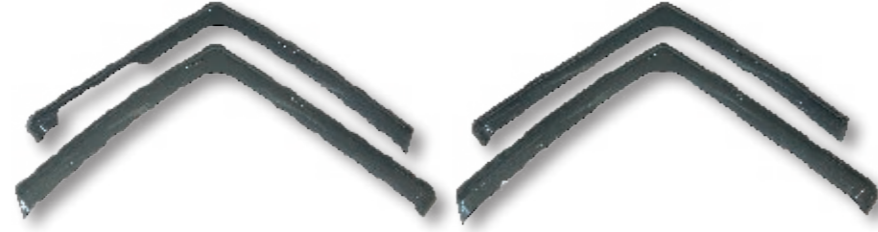

SIDE WINDOW DEFLECTORS

Vepro OY side window deflectors are produced out of high quality 3mm cast acrylic. They eliminate fog and ventilate smoke while keeping rain out of the cabin. 3 mounting methods, best mounting option is available for every truck :

1. 1 - Mounting between the window and window's rubber gasket
2. 2 - Mounting with double sided adhesive tape
3. 3 - Mounting with stainless steel clips

ARTICLE	SUITABLE FOR	EXTRA INFO	MOUNTING METHOD	EXCL. VAT	INCL. VAT
43267172	DAF LF	Long model	3	€ 65,00	€ 78,65
43275372	DAF CF 65 / 75 /85	Long model	3	€ 65,00	€ 78,65
43277072	DAF XF95	Long model	3	€ 65,00	€ 78,65
43277172	DAF XF95/105	Long model	1	€ 55,00	€ 66,55
43277272	DAF XF106	Long model	1	€ 65,00	€ 78,65
43277572	DAF XD/XF/XG/XG+	Long model	1	€ 75,00	€ 90,75
43277672	DAF XD/XF/XG/XG+	Short model	1	€ 60,00	€ 72,60
43280072	Ford F-MAX	Long model	2	€ 75,00	€ 90,75
43435672	Ford Transit 2014+	Long model	2	€ 75,00	€ 90,75
43435472	Ford Transit Custom	Short model	2	€ 55,00	€ 66,55
43435572	Ford Transit Custom	Long model	2	€ 65,00	€ 78,65
43395472	Iveco Stralis/Eurocargo/Trakker	Long model	3	€ 65,00	€ 78,65
43395572	Iveco S-WAY / X-WAY	Long model	1	€ 65,00	€ 78,65
43507272	Iveco Daily 04/2014+	Long model	1	€ 65,00	€ 78,65
43216072	MAN TG3 "2020"	Long model	3	€ 70,00	€ 84,70
43216172	MAN TG1/TG2/TG3	Long model	2	€ 75,00	€ 90,75
43215872	MAN TGE	Long model	2	€ 65,00	€ 78,65
43215972	MAN TGE	Short model	2	€ 55,00	€ 66,55
43317172	MB Actros MP2/MP3	Long model	3	€ 65,00	€ 78,65
43317372	MB Antos / MB Actros MP4/MP5	Long model	2	€ 75,00	€ 90,75
43156972	MB Atego/Axor	Long model	3	€ 65,00	€ 78,65
43405572	MB Sprinter 2018+	Long model	1	€ 65,00	€ 78,65
43267172	Renault Midlum/Premium/D2.1/D2.3	Long model	3	€ 65,00	€ 78,65
43257172	Renault Magnum 2008+	Long model	1	€ 55,00	€ 66,55
43257272	Renault T & C	Long model	2	€ 75,00	€ 90,75
43177572	Scania 3-serie	Long model	1	€ 65,00	€ 78,65
43177072	Scania 4-Serie / R-serie	Short model	3	€ 65,00	€ 78,65
43177172	Scania 4-serie / R-serie	Long model	1	€ 65,00	€ 78,65
43177372	Scania 4-serie / R-serie / Streamline 2013+	Long model	2	€ 75,00	€ 90,75
43177672	Scania Nextgen	Short model	2	€ 65,00	€ 78,65
43177772	Scania Nextgen	Long model	2	€ 75,00	€ 90,75
43267172	Volvo FE/FL	Long model	3	€ 65,00	€ 78,65
43187072	Volvo FH 2/3 – Volvo FM 2/3/4	Long model	3	€ 65,00	€ 78,65
43187172	Volvo FH 2/3 – Volvo FM 2/3/4	Long model	1	€ 55,00	€ 66,55
43187272	Volvo FH4 / FH4B / FH4B 2024+ / FH AERO	Long model	2	€ 75,00	€ 90,75
43187372	Volvo FM4B / FMX4B	Long model	2	€ 75,00	€ 90,75

SUNVISORS

SUNVISORS FOR LIGHT COMMERCIAL VEHICLES

Our sunvisors are produced from high cast acrylic and the brackets are made from black steel which are first zink-coated and then powder painted. Made with new rigid mounting system to prevent vibration. Easy to fit with no holes to the roof. Side brackets are mounted with self tapping screws and glue on the A-pillar.