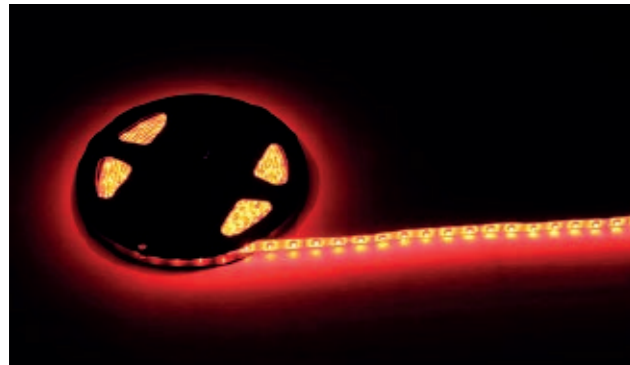

LED FLEXISTRIP 24V
5 meter roll with adhesive backside.
60 LED's/meter, IP65, cuttable each 10cm.
Art. 46305010 – White
Art. 46305015 – Orange
Art. 46305020 – Red
Art. 46305025 – Green
Art. 46305030 – Blue
€ 49,00 excl. VAT / € 59,29 incl. VAT