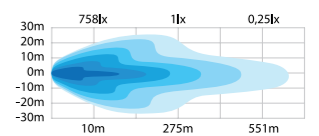

Voltage	10-40V DC	Material housing	Aluminum
Consumption	92W	Material lens	Polycarbonate
Theoretical lumen	8000	Length	307mm
Actual lumen	5423	Height	76mm
1 lux @	275m	Depth	71,6mm
IP-class	IP67/IP69K	Height including bracket	89mm
Beam pattern	Combo	Operating temperature	-30°C - +65°C
Position light	Red and amber	E-approved	No
Connection	DT-4	EMC-certificate	ECE R10
Cable length	500mm