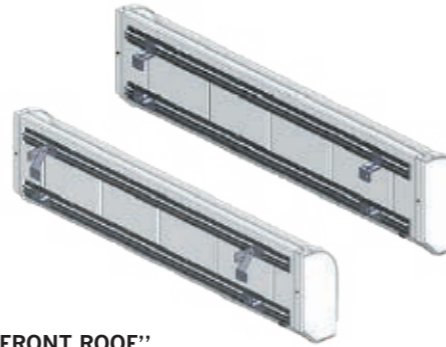

**“FRONT ROOF”
MOUNTINGBRACKETS**
These brackets can be used for mounting of a trucksign against the front of a cabin.
Art. 183AI9303
€ 79,00 excl. VAT / € 95,59 incl. VAT