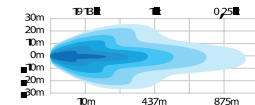

DUAL POSITION LIGHT

Art. 5809180
€ 199,00 excl. VAT / € 240,79 incl. VAT
SIBERIA DR LED BAR 12"