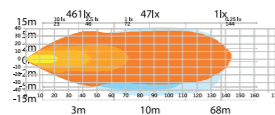

Art. 5908539
€ 229,00 excl. VAT / € 277,09 incl. VAT

**PRESIDENT
WORK LIGHT 2.0 51W LED**