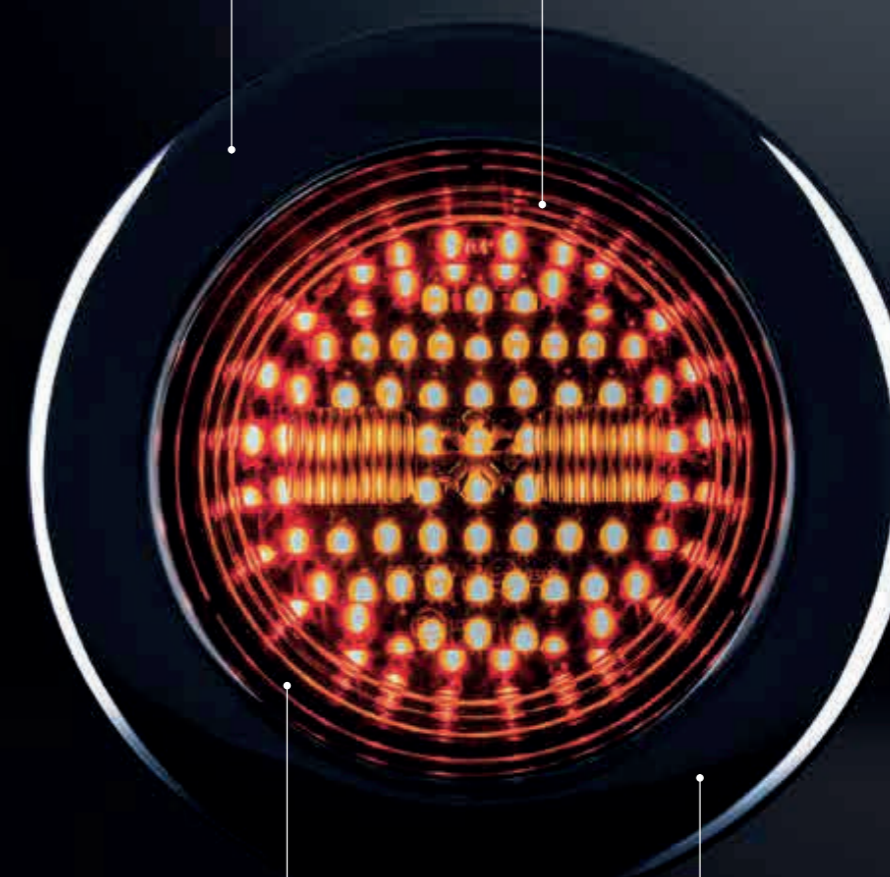

FIVE MODELS

Comes in five different models (1 to 3 functions), all with top modern features for different needs.

DYNAMIC INNOVATION

The series contains models with dynamic indicator and dynamic start-up light. The dynamic feature means that the diodes come on, one after the other, which gives an eye-catching appearance to your vehicle.