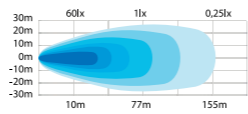

WORK LIGHT 25W LED

Voltage	12-32V DC
Consumption	25W
Theoretical lumen	3040
Actual lumen	2200
IP-class	IP67/IP69K
Connection	DT-2
Cable length	1002mm
Material housing	Aluminum
Material lens	Polycarbonate
Width	110mm
Depth	46,52mm
Height	110mm
Height including bracket	138,83mm
Operating temperature	-30°C - +65°C
ADR-approved	Yes
E-approved	ECE R23
EMC-certificate	ECE R10