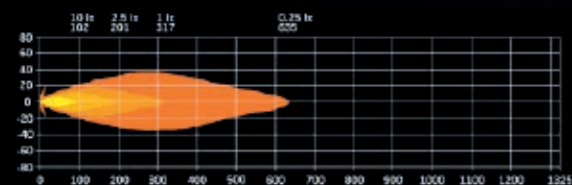

E-MODE

Art No. 5270947 (Black 7'')