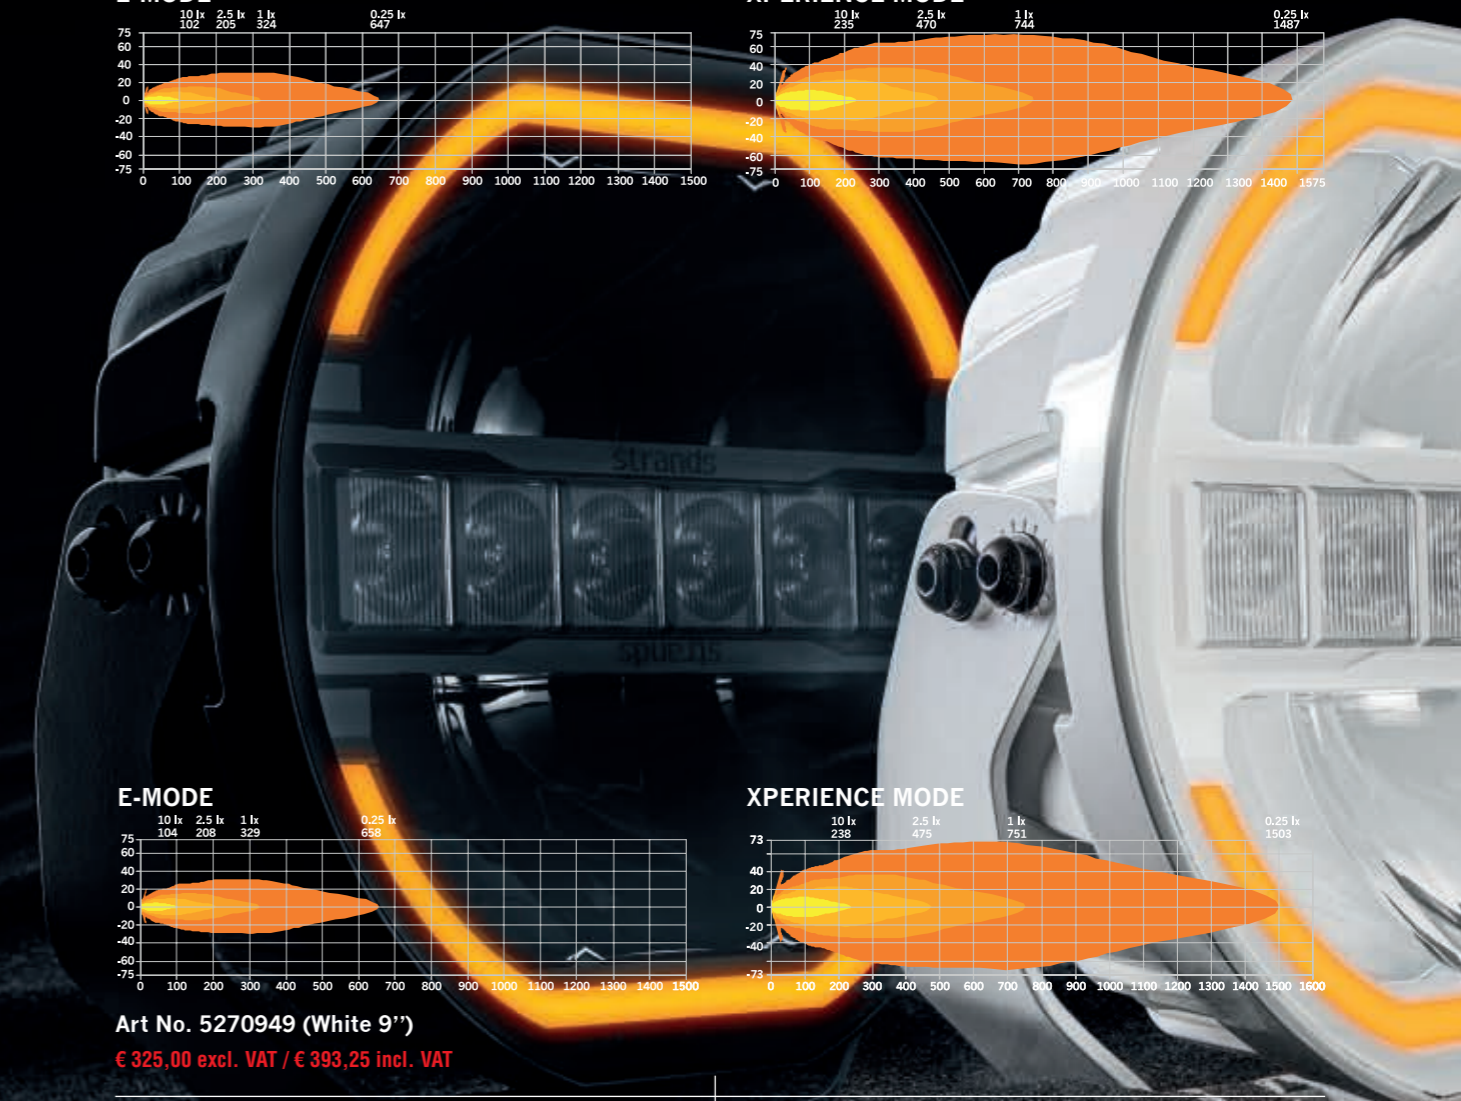

E-MODE

XPERIENCE MODE