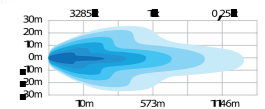

DUAL POSITION LIGHT

Art. 5809199
€ 659,00 excl. VAT / € 797,39 incl. VAT

ARTICLE	5809196	5809197	5809198	5809199
VOLTAGE	10-40V DC	10-40V DC	10-40V DC	10-40V DC
CONSUMPTION	91W	284W	394W	487W
THEORETICAL LUMEN	16000	24000	32000	38400
ACTUAL LUMEN	6161	12663	15800	18900
1 LUX @	415m	543m	557m	573m
IP-CLASS	IP67/IP69K	IP67/IP69K	IP67/IP69K	IP67/IP69K
BEAM PATTERN	Combo	Combo	Combo	Combo
POSITION LIGHT	White and amber	White and amber	White and amber	White and amber
CONNECTION	DT-4	Cable	Cable	Cable
CABLE LENGTH	500mm	2500mm	2500mm	2500mm
MATERIAL HOUSING	Aluminium	Aluminium	Aluminium	Aluminium
MATERIAL LENS	Polycarbonate	Polycarbonate	Polycarbonate	Polycarbonate
LENGTH	566,33mm	823,16mm	1078,4mm	1281,11mm
DEPTH	71,6mm	71,6mm	71,6mm	71,6mm
HEIGHT	76mm	76mm	76mm	76mm
HEIGHT INCLUDING BRACKET	89mm	89mm	89mm	89mm
OPERATING TEMPERATURE	-30°C - +65°C	-30°C - +65°C	-30°C - +65°C	-30°C - +65°C
E-APPROVED	ECE R7, R112	No	No	No
REF	40	-	-	-
EMC-CERTIFICATE	ECE R10	ECE R10	ECE R10	ECE R10