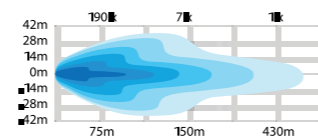

DELTA DRIVING LIGHT LED

Voltage	12-48V DC	Material housing	Aluminium
Consumption	66W	Material lens	Polycarbonate
Theoretical lumen	8416	Length	245mm
Actual lumen	6200	Depth	90mm
1 lux @	430m	Height	140mm
IP-class	IP67	Height including bracket	160mm
Beam pattern	Combo	Operating temperature	-35 - +45°C
Position light	White and amber	E-approved	ECE R112
Connection	Cable	Ref	25
Cable length	2500mm	EMC-certificate	ECE R10