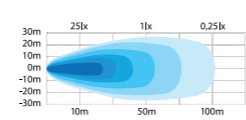

Art. 5809238
€ 79,00 excl. VAT / € 95,59 incl. VAT
UNITY WORK LIGHT 64W LED