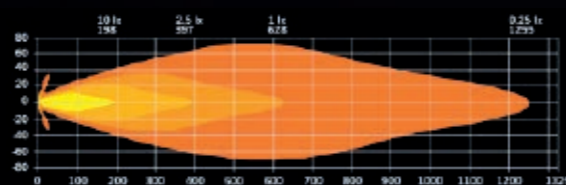

SIBERIA SKYLORD

- ✓ VIBRATION AND SHOCKPROOF
- ✓ SPECIAL COATING FOR HARSH CONDITIONS
- ✓ XPERIENCE MODE
- ✓ A MASTERPIECE OF DESIGN

E-MODE

XPERIENCE MODE

Art No. 5270947 (Black 7'')

€ 279,00 excl. VAT / € 337,59 incl. VAT