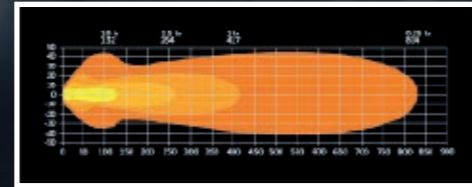

NUUK E-LINE LOW PROFILE LED BAR

Voltage	9-36V DC	Material housing	Aluminium
Consumption	108 W	Material lens	Polycarbonate
Theoretical lumen	8800	Length	514 mm
Actual lumen	7800	Depth	36,7 mm
1 lux @	417	Height	30 mm
IP-class	IP68/69K	Height including bracket	39,5 mm
Beam pattern	Optimized	Operating temperature	-40°C - +60°C
Color temperature	5000K	E-approved	ECE R149
Connection	DT-3	Ref	40
Cable length	2500mm	EMC-certificate	ECE R10