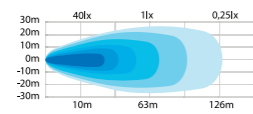

E-APPROVED
REVERSING
LIGHT

UNIQUE SERIES

This series has a patented slim design. The housing is smaller, which means they are less exposed to wear and tear. They come with a DT connector, which makes the installation easy. Both lamps in this series are E-approved as reversing lights according to regulation ECE R23. The lamps are fully radio interference-free (EMC-approved).

They are also ECE R10 approved and approved for IP67 and IP69K. Our usual 48 W is replaced by 5908517, giving more lumens and using less power. Instead of 48 W, it now consumes only 25 W. Our new production technique reduces power consumption to nearly 50 %.

Art. 5908527

€ 29,00 excl. VAT / € 35,09 incl. VAT

WORK LIGHT 18W LED

Voltage	12-32V DC
Consumption	18W
Theoretical lumen	1710
Actual lumen	1250
IP-class	IP67/IP69K
Connection	DT-2
Cable length	520mm
Material housing	Aluminum
Material lens	Polycarbonate
Width	101mm
Depth	37,35mm
Height	101mm
Height including bracket	130,8mm
Operating temperature	-30°C - +65°C
ADR-approved	No
E-approved	ECE R23
EMC-certificate	ECE R10

Art. 5908517

€ 39,00 excl. VAT / € 47,19 incl. VAT

WORK LIGHT 25W LED

Voltage	12-32V DC
Consumption	25W
Theoretical lumen	3040
Actual lumen	2200
IP-class	IP67/IP69K
Connection	DT-2
Cable length	1002mm
Material housing	Aluminum
Material lens	Polycarbonate
Width	110mm
Depth	46,52mm
Height	110mm
Height including bracket	138,83mm
Operating temperature	-30°C - +65°C
ADR-approved	Yes
E-approved	ECE R23
EMC-certificate	ECE R10

Art. 5809124

€ 49,00 excl. VAT / € 59,29 incl. VAT

SIBERIA RIGHT VIEW WORK LIGHT LED

Voltage	9-35V DC
Consumption	30W
Theoretical lumen	2880
Actual lumen	2450
1 lux @	256m
IP-class	IP67/IP69K
Beam pattern	Combo
Connection	DT-2
Cable length	500mm